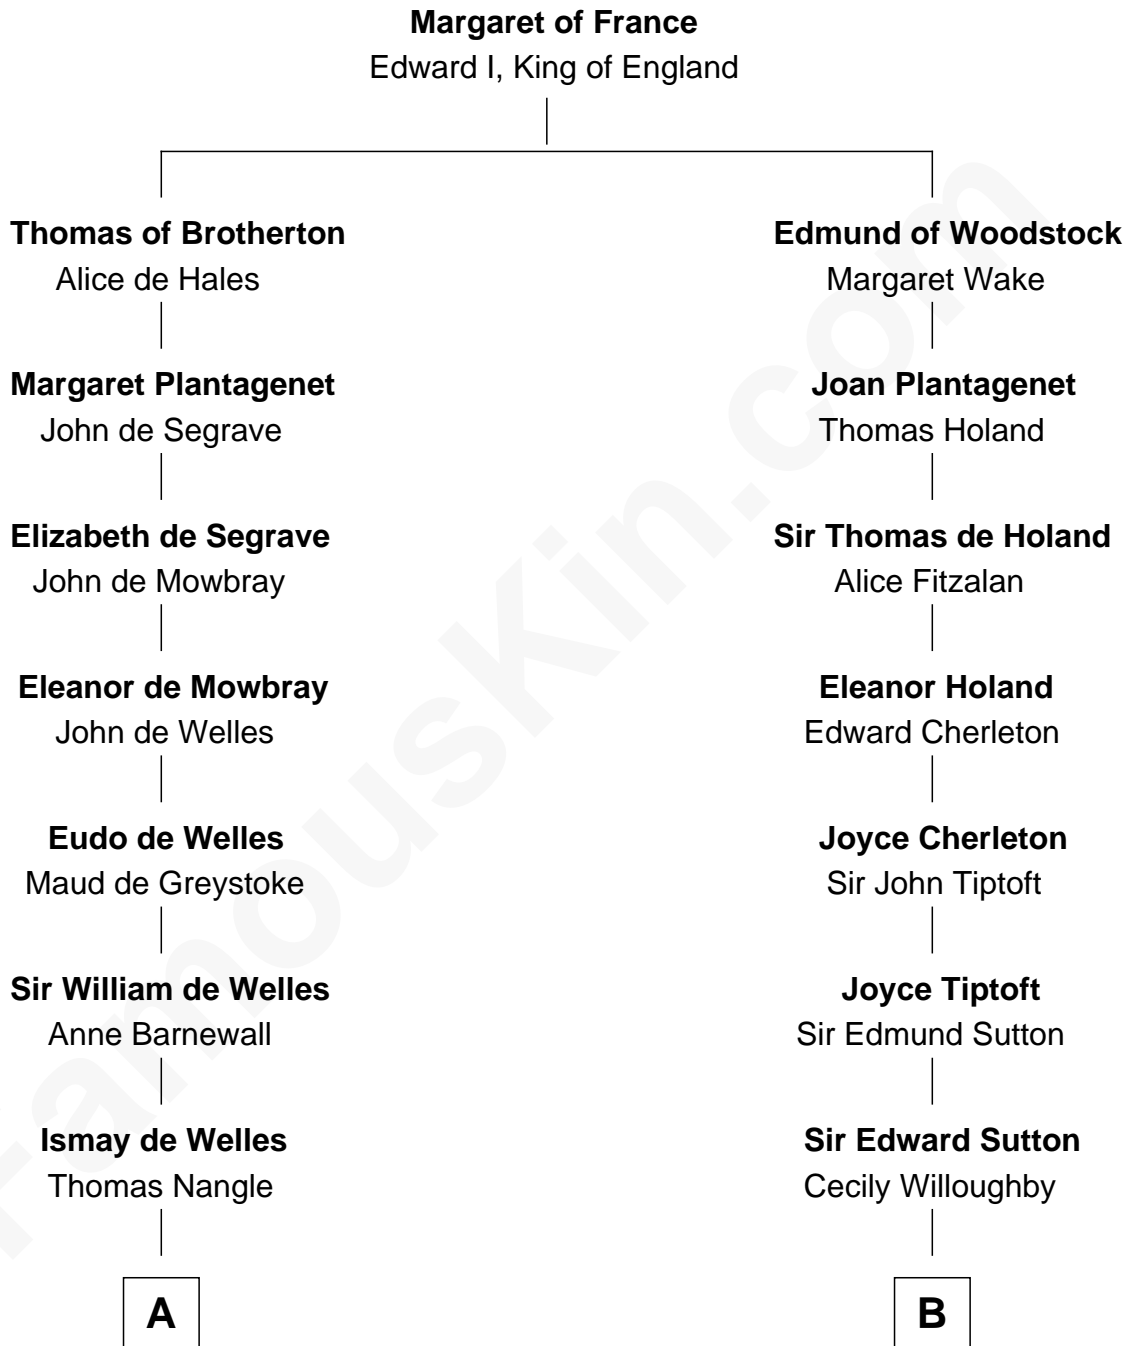

# FamousKin.com Relationship Chart of

**Queen Elizabeth II**

*Queen of the United Kingdom*

20th cousin 1 time removed of

**J. K. Simmons**

*TV and Movie Actor*

**C**

**Rev. Charles William Cavendish-Bentinck**

Caroline Louisa Burnaby

**Cecilia Nina Cavendish-Bentinck**

Claude George Bowes-Lyon

**Elizabeth Bowes-Lyon**

George VI, King of the United Kingdom

**Queen Elizabeth II**

*Queen of the United Kingdom*

**D**

**Sedgwick Russell Hazen**

Mary Isabelle Barr

**Lewis Jacob Hazen**

Emma Broaddus Lewis

**Ruth Hazen**

Col. Ralph Archibald Kimble

**Patricia Kimble**

Dr. Donald William Simmons