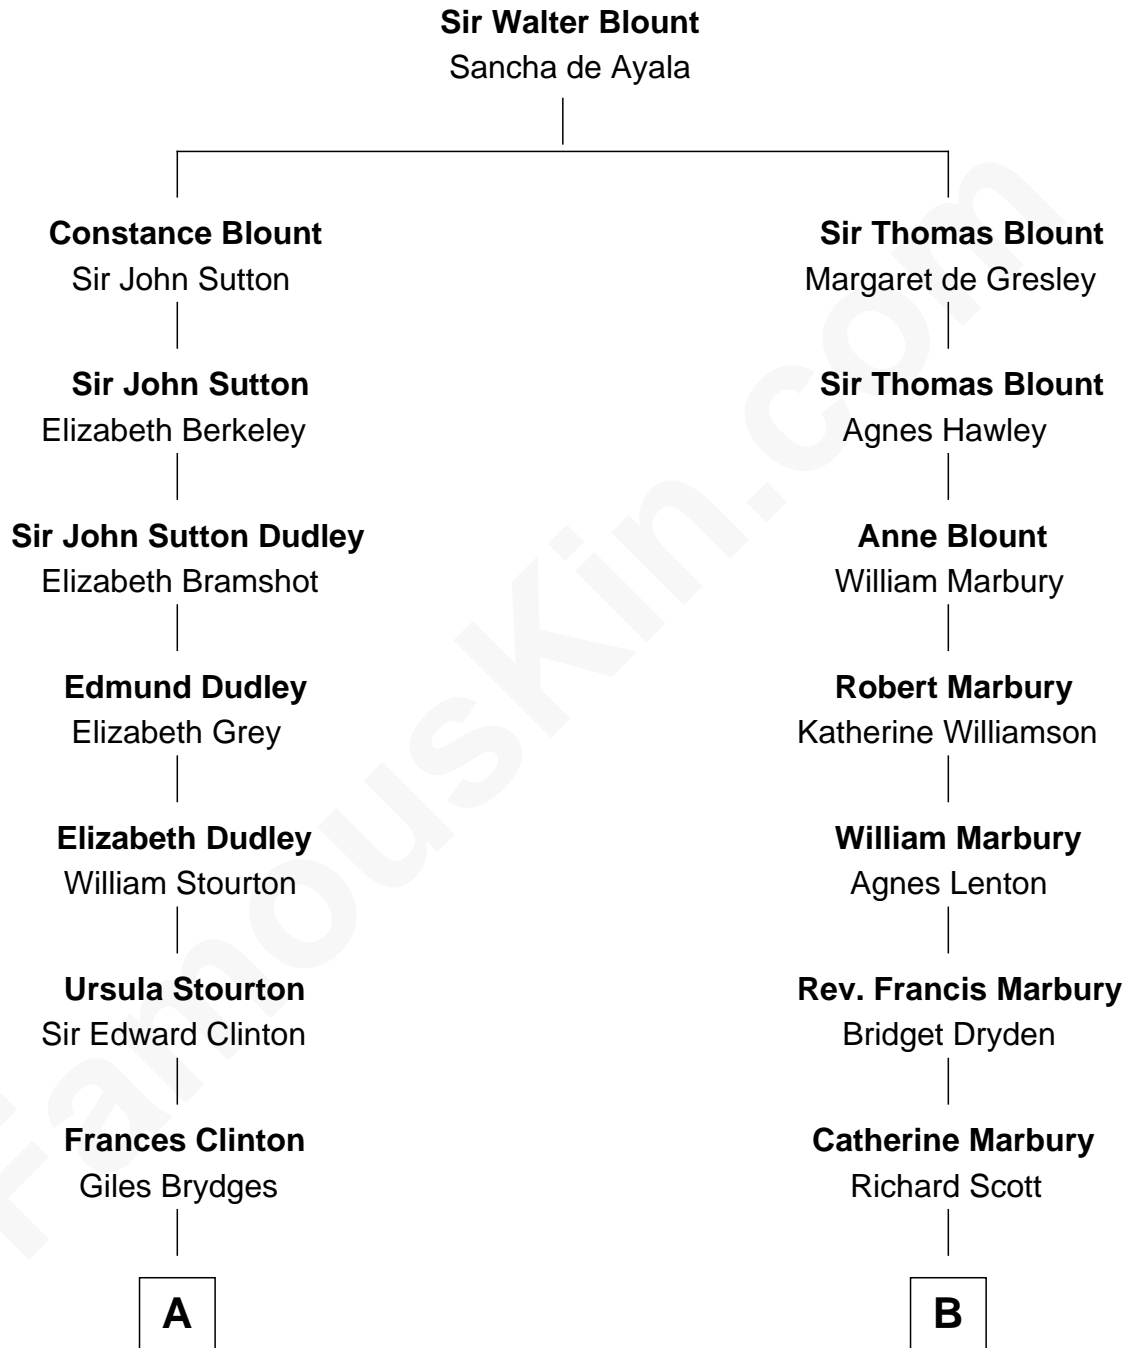

FamousKin.com Relationship Chart of

Queen Elizabeth II

Queen of the United Kingdom

14th cousin 4 times removed of

Henry Clay Folger

Founder of Folger Shakespeare Library and Chairman of Standard Oil

Elizabeth Bowes-Lyon

George VI, King of the United Kingdom

Queen Elizabeth II

Queen of the United Kingdom

FamousKin.com