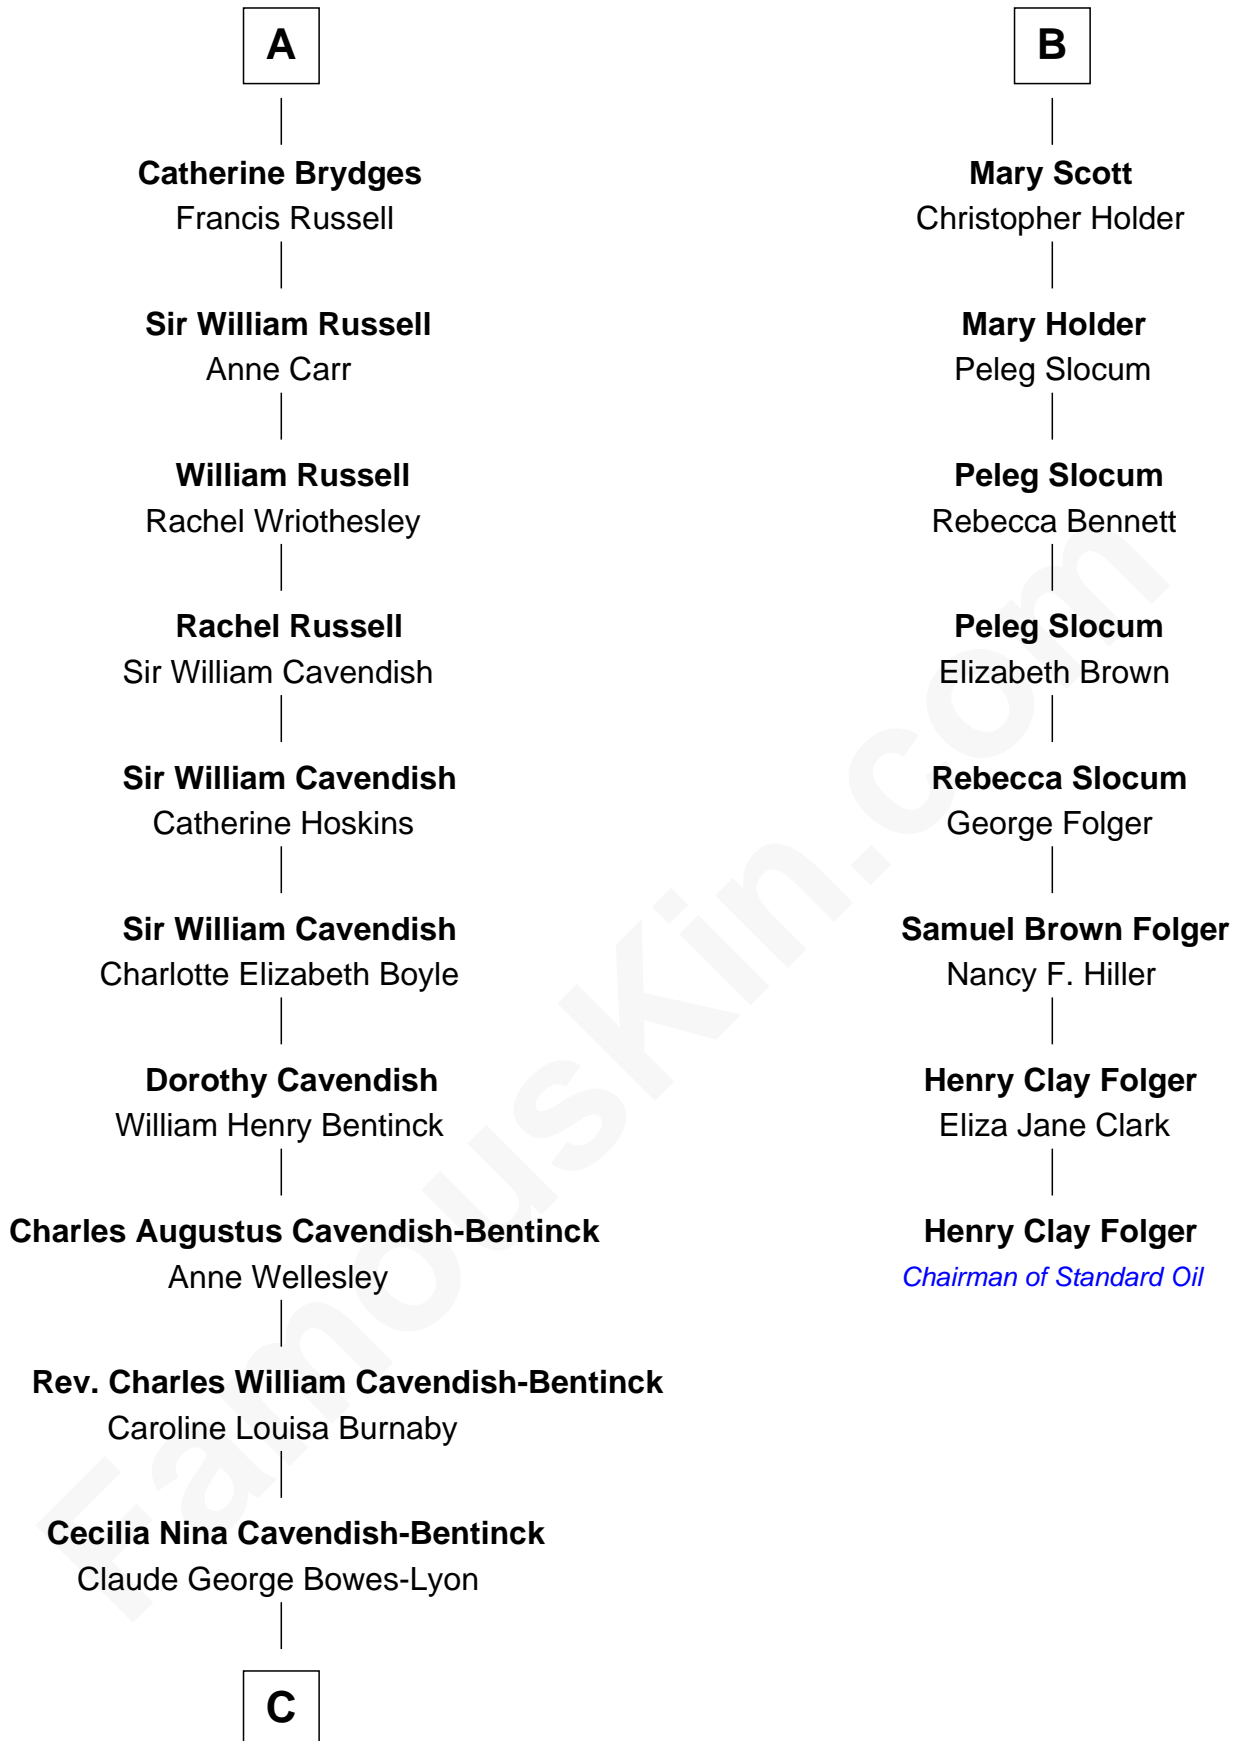

FamousKin.com Relationship Chart of

Queen Elizabeth II

Queen of the United Kingdom

14th cousin 4 times removed of

Henry Clay Folger

Founder of Folger Shakespeare Library and Chairman of Standard Oil

Elizabeth Bowes-Lyon

George VI, King of the United Kingdom

Queen Elizabeth II

Queen of the United Kingdom

FamousKin.com