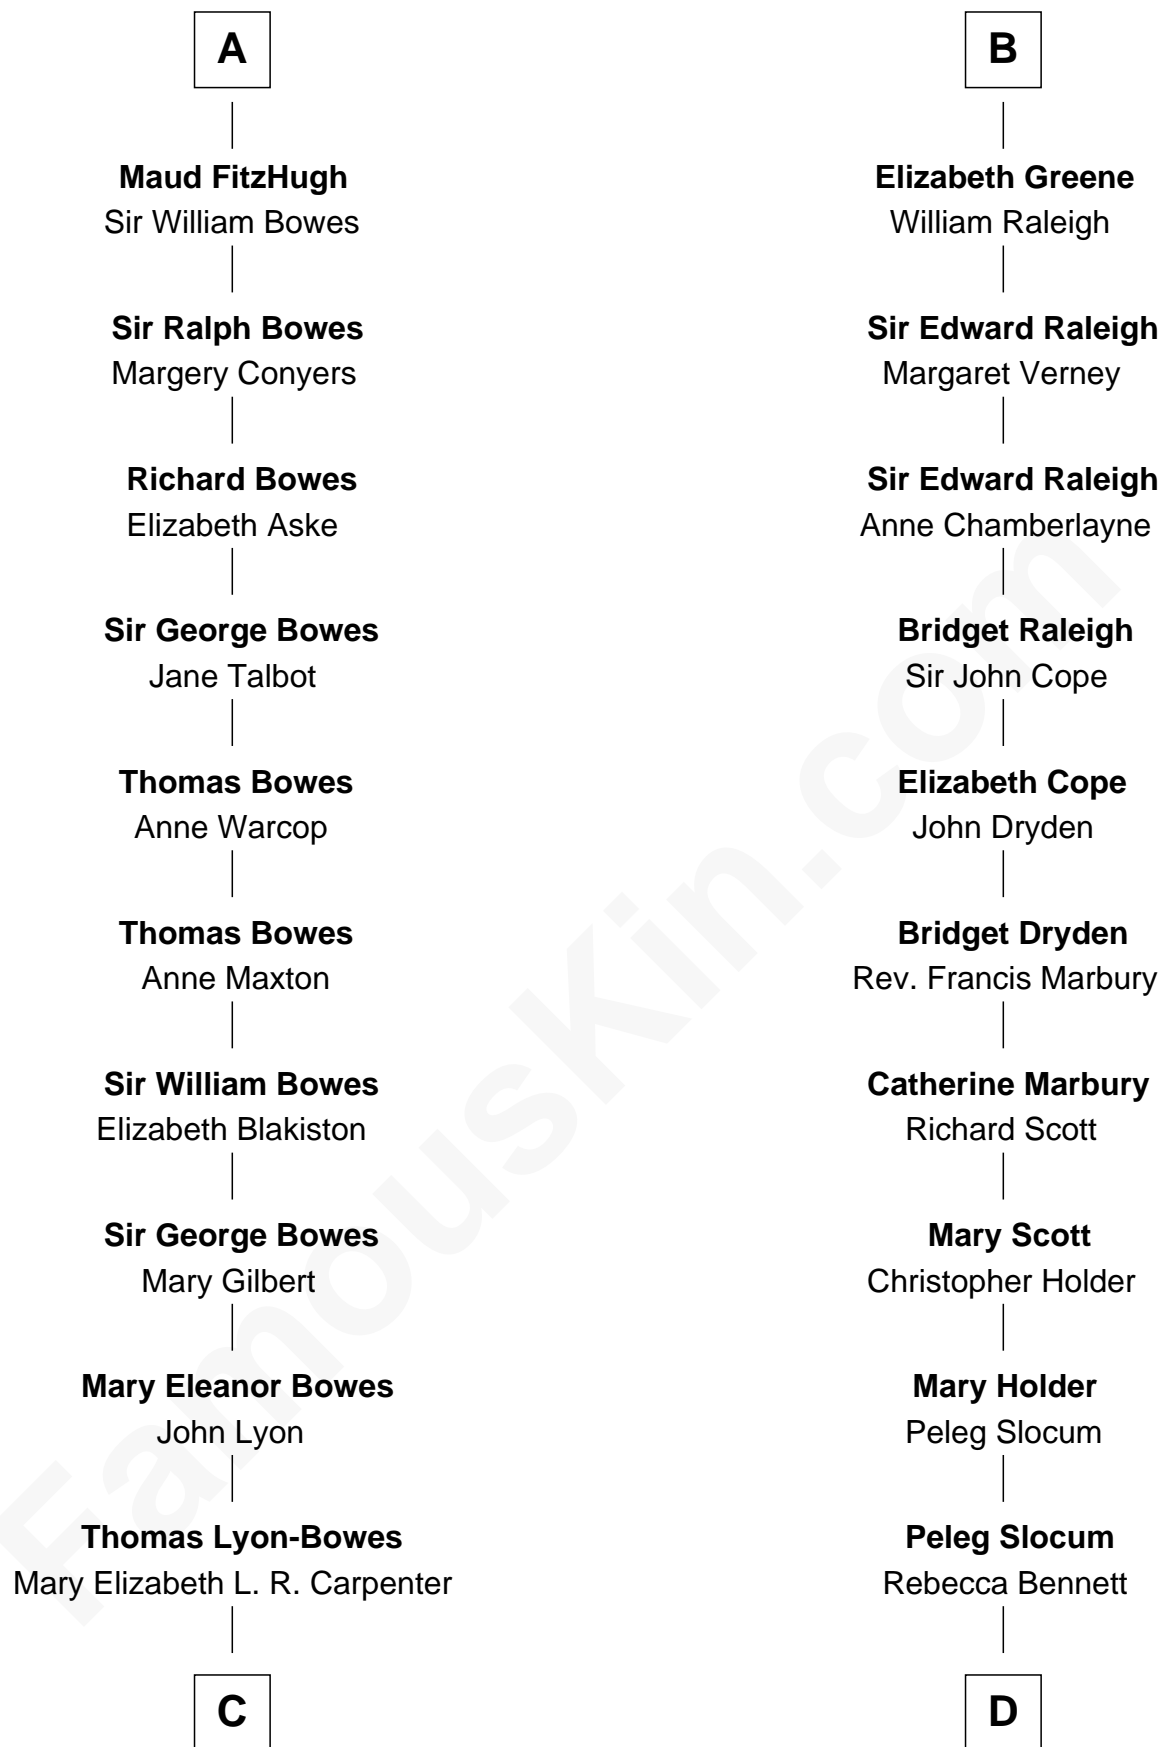

FamousKin.com Relationship Chart of

Queen Elizabeth II

Queen of the United Kingdom

21st cousin of

Henry Clay Folger

Founder of Folger Shakespeare Library and Chairman of Standard Oil

Sir Roger de Somery

Nichole d'Aubenev

C

Thomas George Lyon-Bowes

Charlotte Grimstead

Claude Bowes-Lyon

Frances Dora Smith

Claude George Bowes-Lyon

Cecilia Nina Cavendish-Bentinck

Elizabeth Bowes-Lyon

George VI, King of the United Kingdom

Queen Elizabeth II

Queen of the United Kingdom

D

Peleg Slocum

Elizabeth Brown

Rebecca Slocum

George Folger