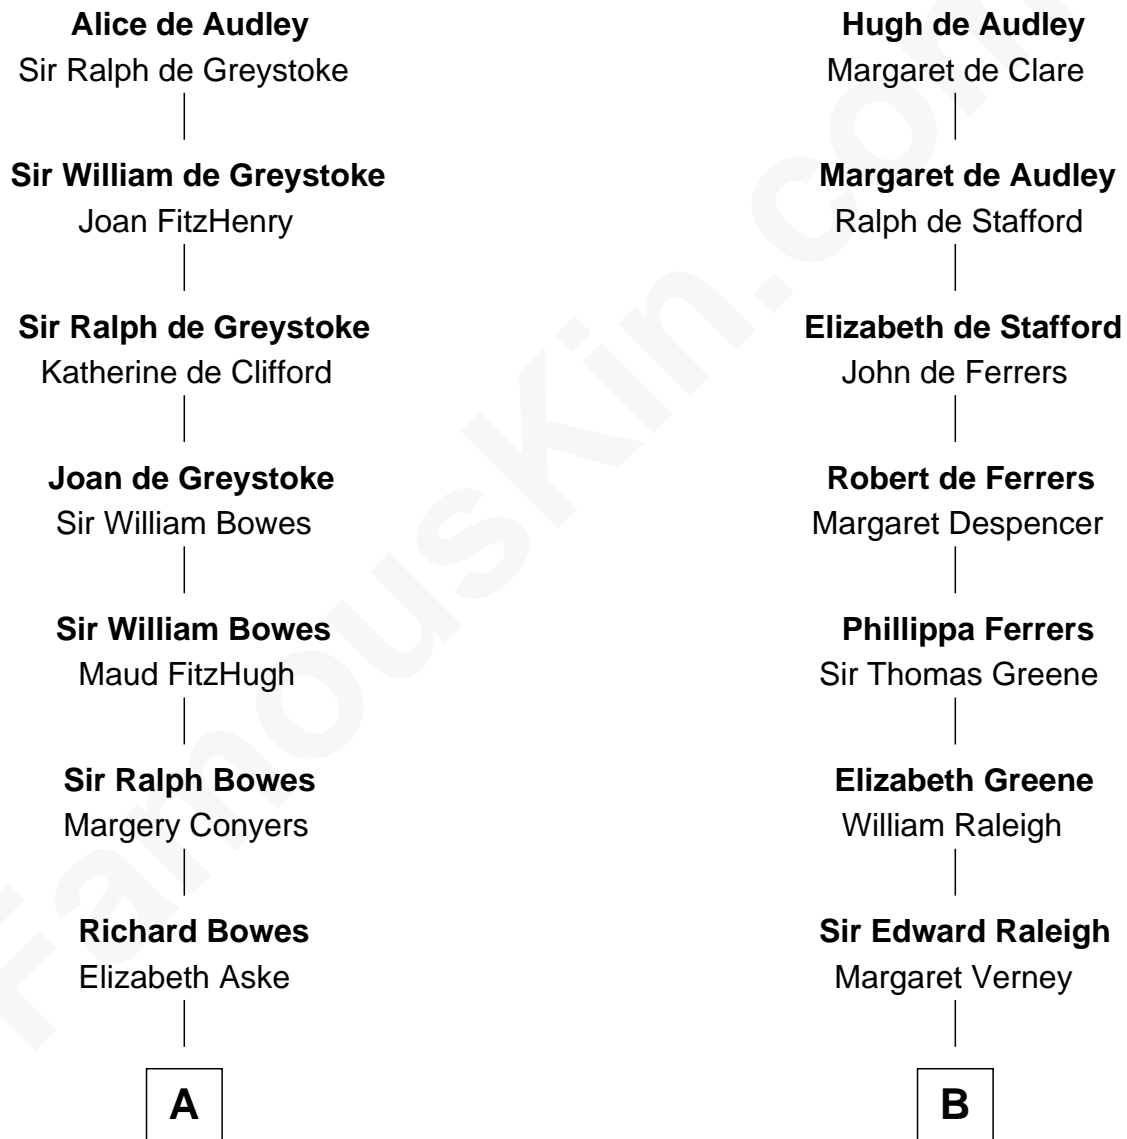

FamousKin.com Relationship Chart of

Queen Elizabeth II

Queen of the United Kingdom

18th cousin 1 time removed of

Henry Clay Folger

Founder of Folger Shakespeare Library and Chairman of Standard Oil

Sir Hugh I de Audley

Iseult de Mortimer

C

Elizabeth Bowes-Lyon
George VI, King of the United Kingdom

Queen Elizabeth II
Queen of the United Kingdom

D

Samuel Brown Folger
Nancy F. Hiller

Henry Clay Folger
Eliza Jane Clark

Henry Clay Folger
Chairman of Standard Oil