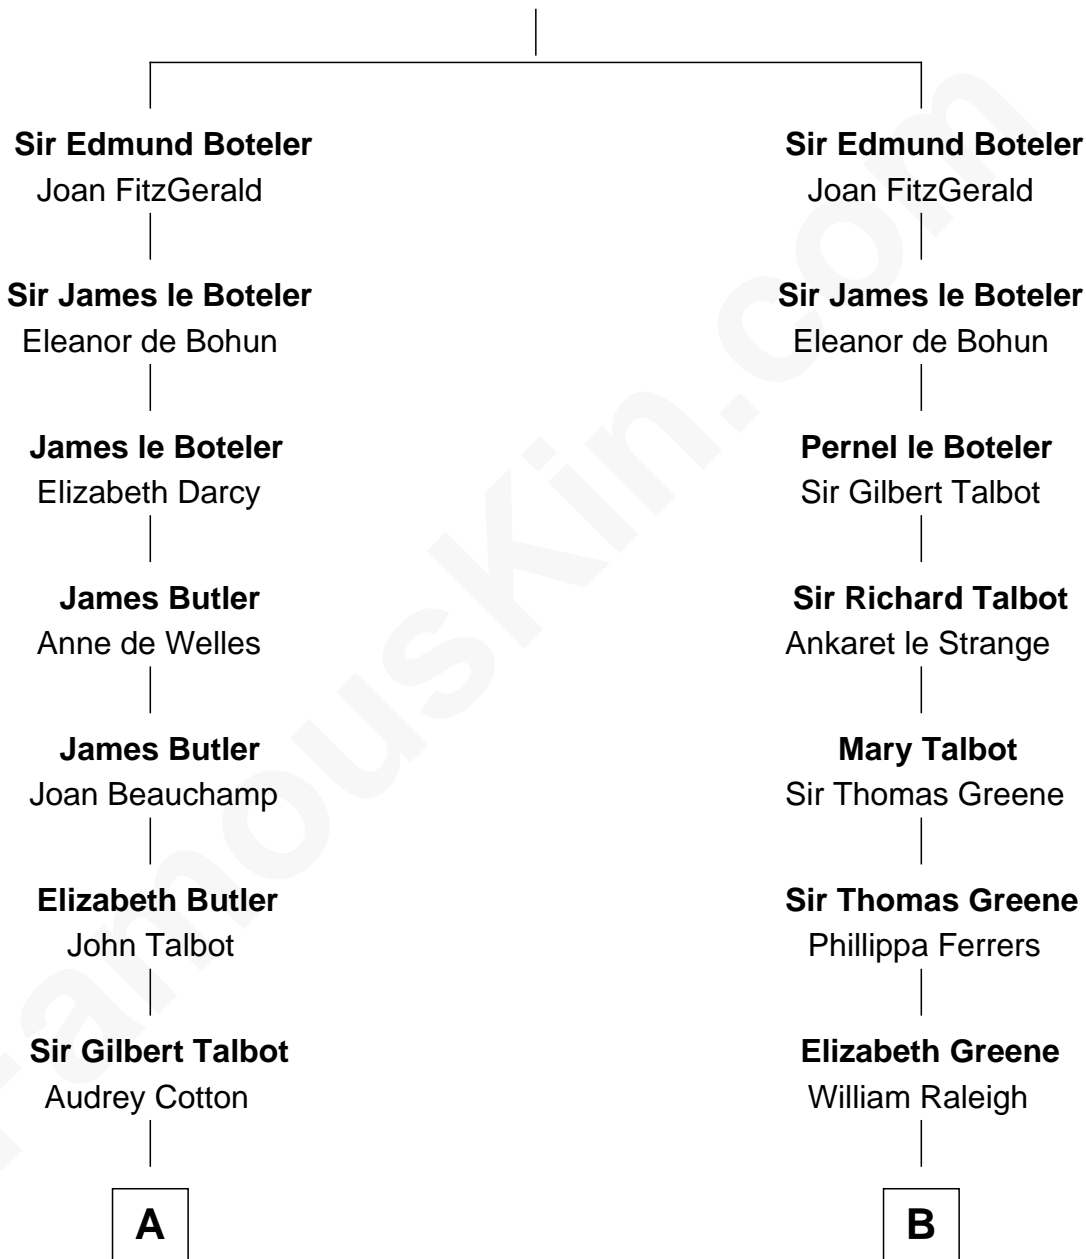

# FamousKin.com Relationship Chart of

**Queen Elizabeth II**

*Queen of the United Kingdom*

20th cousin of

**Henry Clay Folger**

*Founder of Folger Shakespeare Library and Chairman of Standard Oil*

**Thebaud le Boteler**

Joan FitzJohn

**C**

**Claude Bowes-Lyon**

Frances Dora Smith

**Claude George Bowes-Lyon**

Cecilia Nina Cavendish-Bentinck

**Elizabeth Bowes-Lyon**

George VI, King of the United Kingdom

**Queen Elizabeth II**

*Queen of the United Kingdom*

**D**

**Rebecca Slocum**

George Folger

**Samuel Brown Folger**

Nancy F. Hiller

**Henry Clay Folger**

Eliza Jane Clark

**Henry Clay Folger**

*Chairman of Standard Oil*