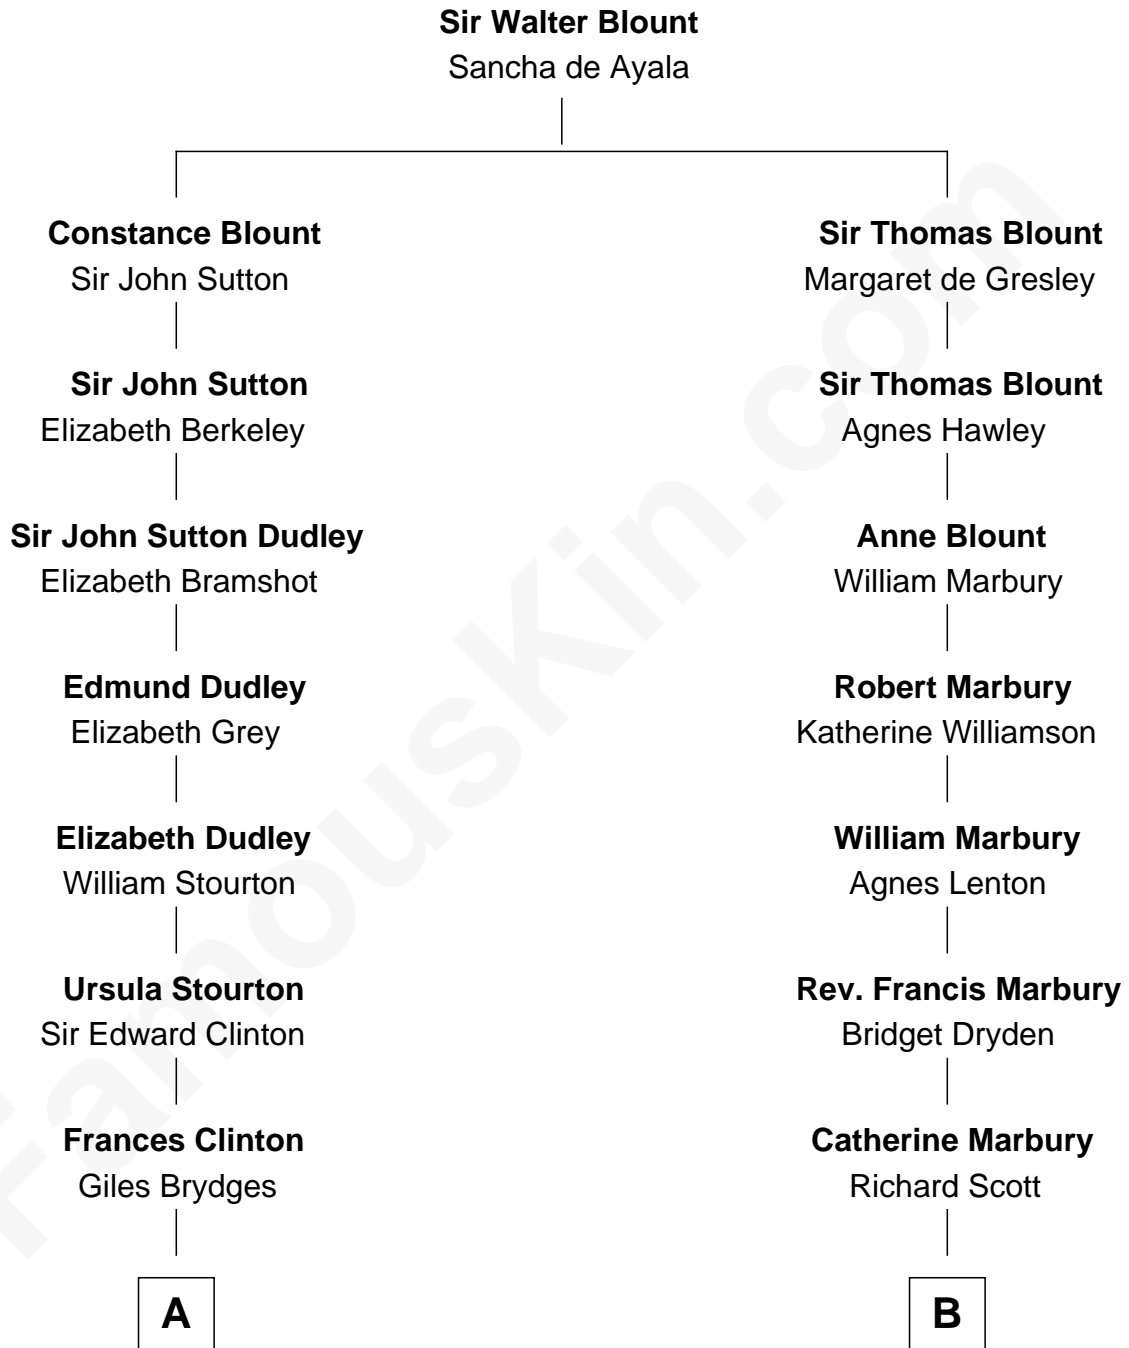

FamousKin.com

Relationship Chart of

Queen Elizabeth II

Queen of the United Kingdom

13th cousin 5 times removed of

J. A. Folger

Founder of Folger Coffee Company

C

Elizabeth Bowes-Lyon

George VI, King of the United Kingdom

Queen Elizabeth II

Queen of the United Kingdom

FamousKin.com