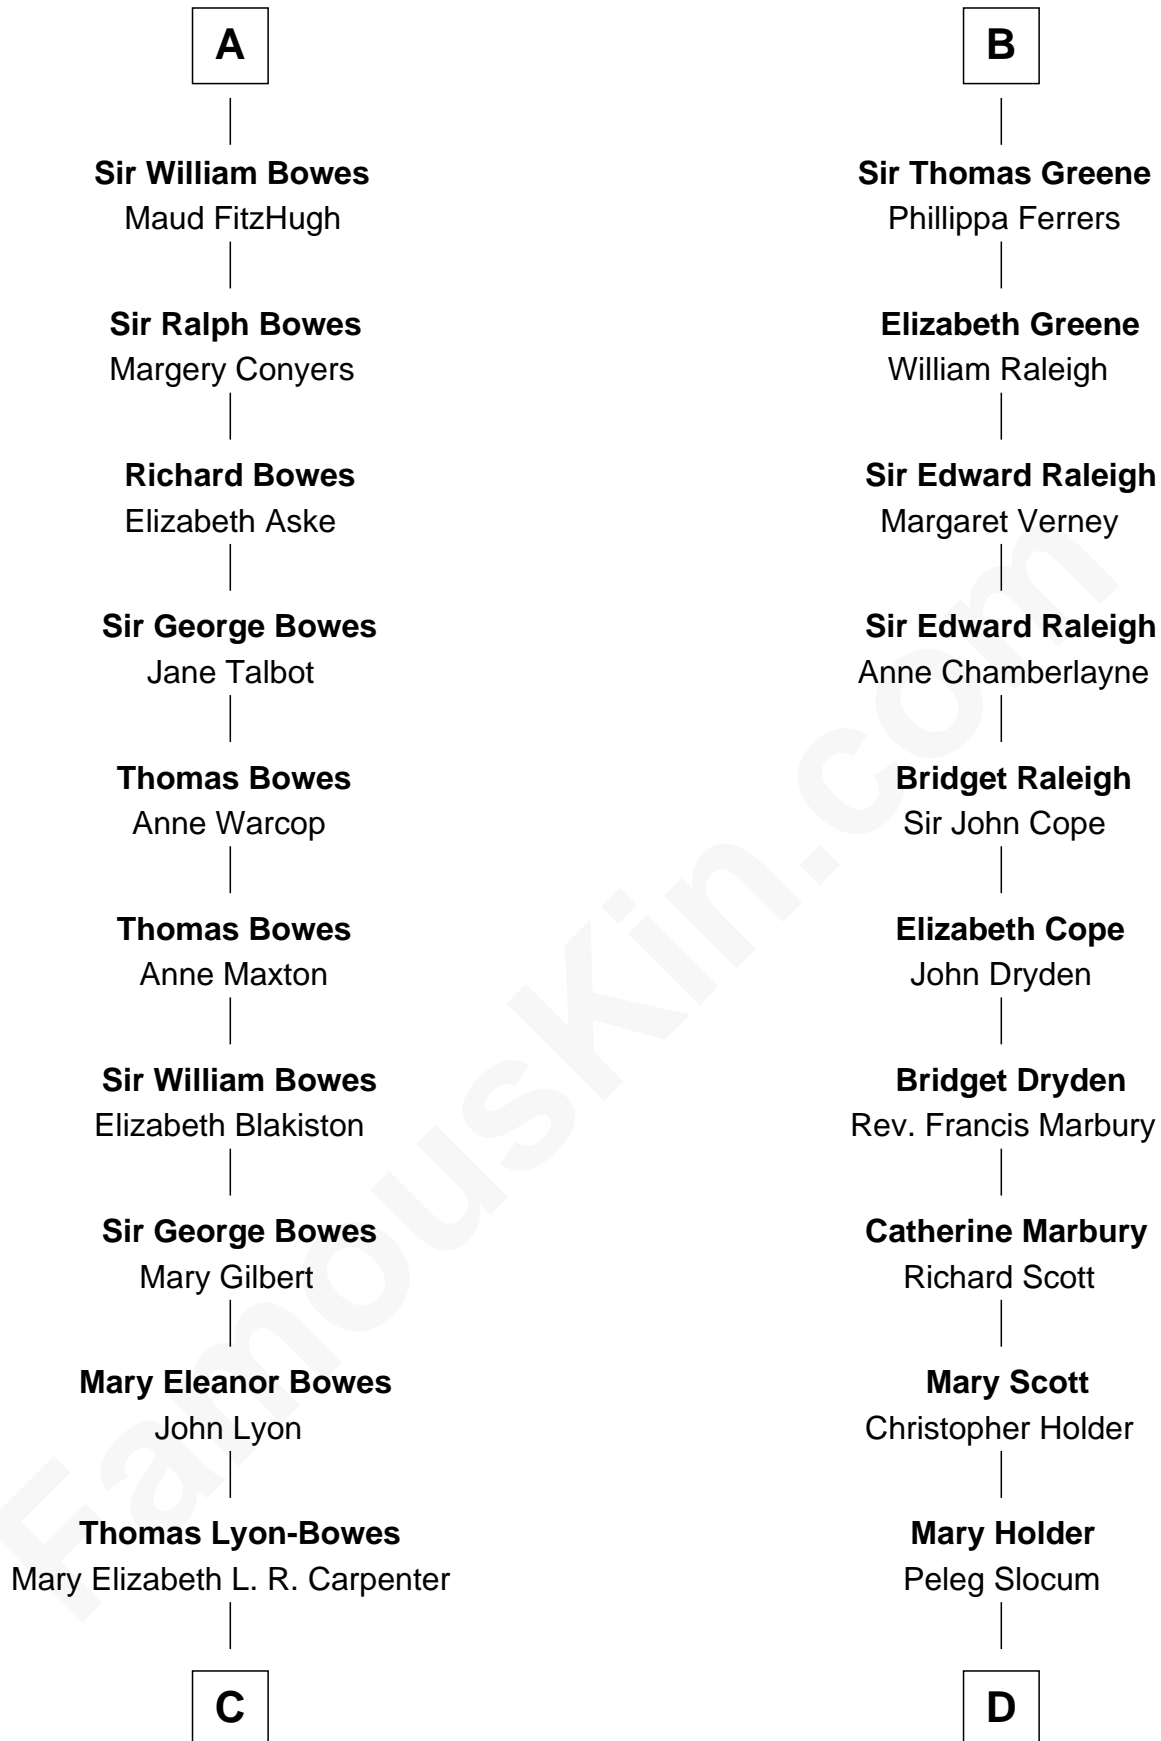

FamousKin.com

Relationship Chart of

Queen Elizabeth II

Queen of the United Kingdom

21st cousin of

J. A. Folger

Founder of Folger Coffee Company

Sir Geoffrey FitzPiers

Aveline de Clare

C

Thomas George Lyon-Bowes

Charlotte Grimstead

Claude Bowes-Lyon

Frances Dora Smith

Claude George Bowes-Lyon

Cecilia Nina Cavendish-Bentinck