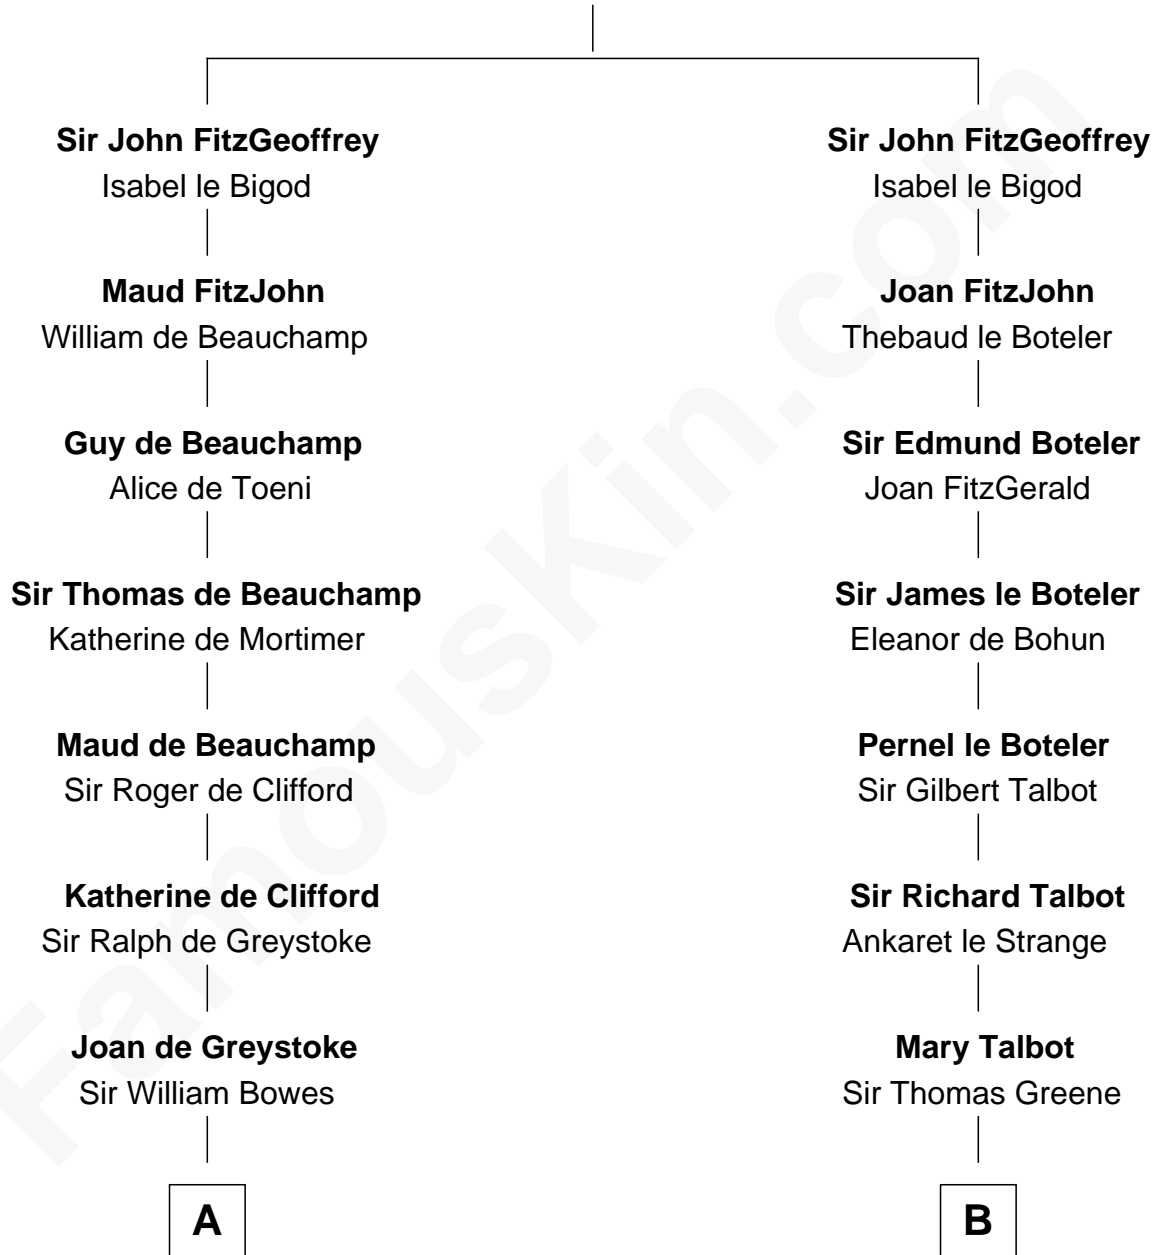

FamousKin.com

Relationship Chart of

Queen Elizabeth II

Queen of the United Kingdom

21st cousin of

J. A. Folger

Founder of Folger Coffee Company

Sir Geoffrey FitzPiers

Aveline de Clare

C

Thomas George Lyon-Bowes

Charlotte Grimstead

Claude Bowes-Lyon

Frances Dora Smith

Claude George Bowes-Lyon

Cecilia Nina Cavendish-Bentinck

Elizabeth Bowes-Lyon

George VI, King of the United Kingdom

Queen Elizabeth II

Queen of the United Kingdom

D

Peleg Slocum

Rebecca Bennett

Peleg Slocum