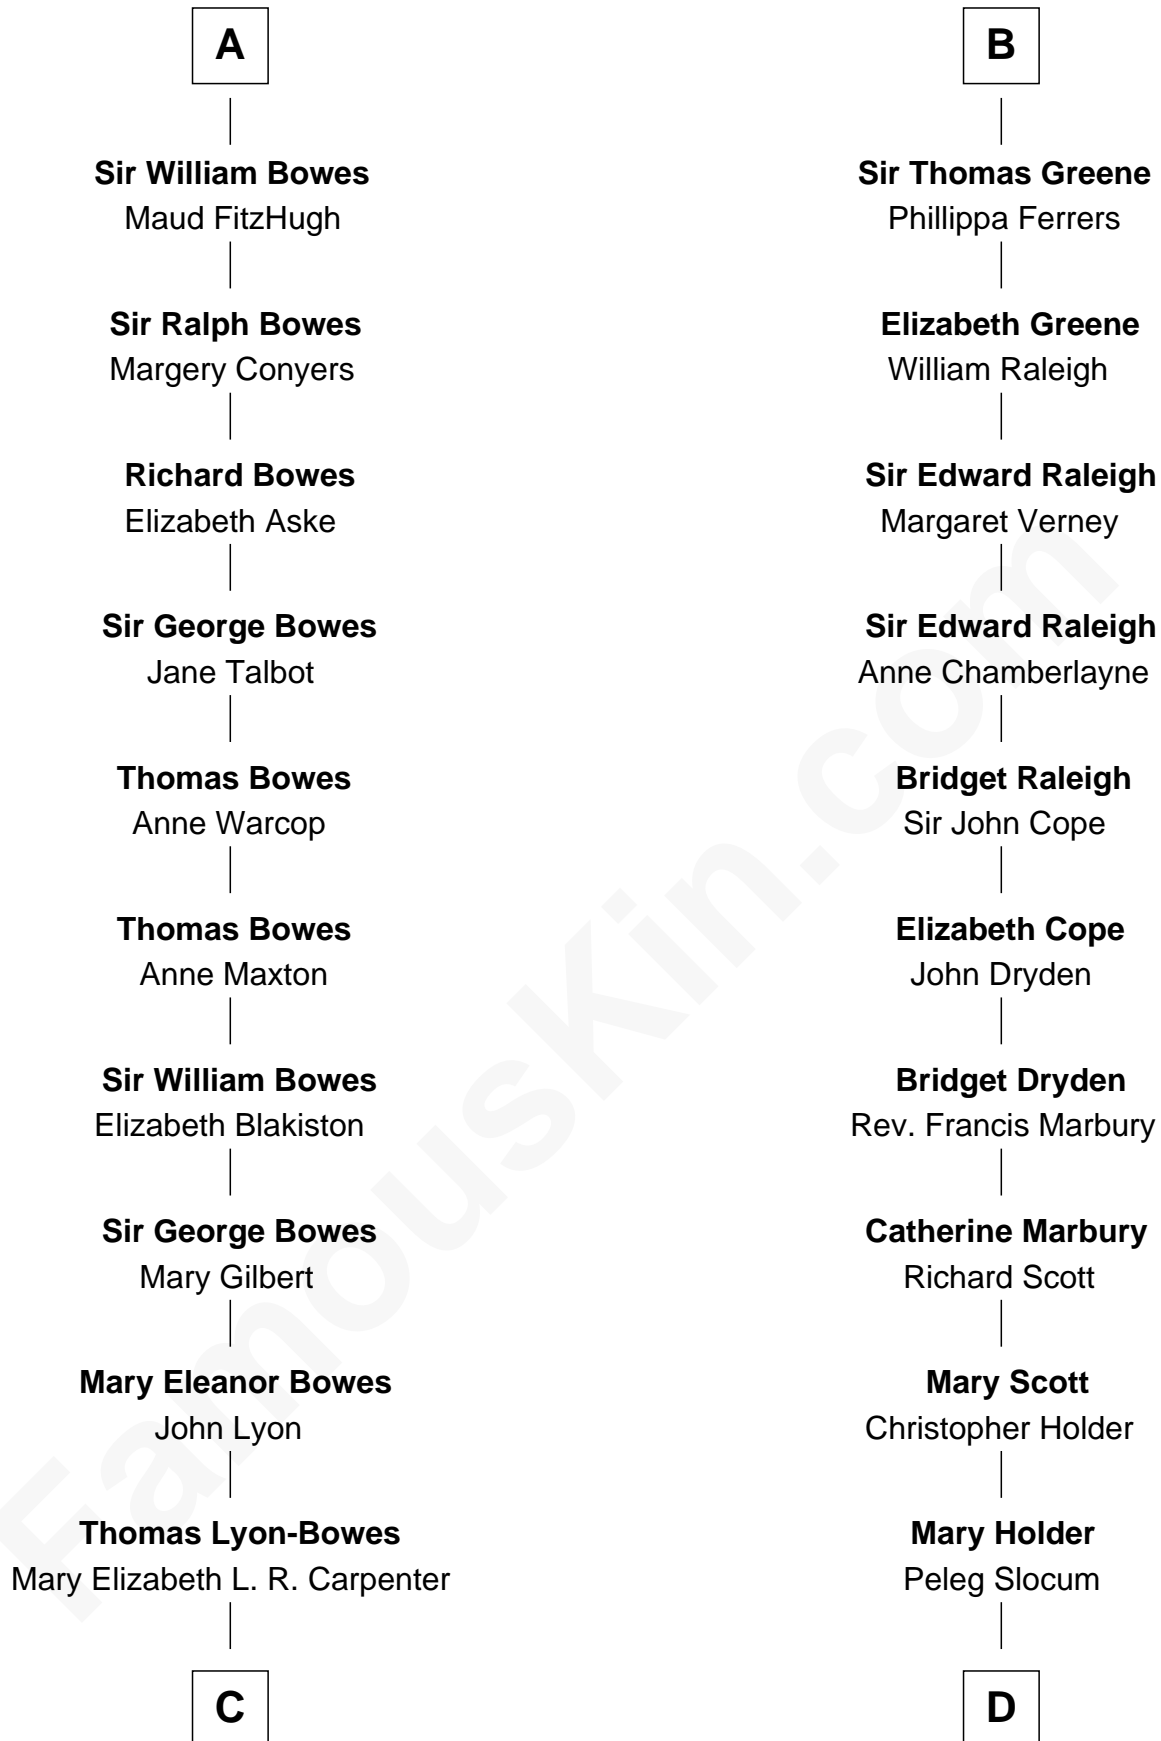

## Relationship Chart of

### Queen Elizabeth II

*Queen of the United Kingdom*

21st cousin of

**J. A. Folger**

*Founder of Folger Coffee Company*

**C**

**Thomas George Lyon-Bowes**

Charlotte Grimstead

**Claude Bowes-Lyon**

Frances Dora Smith

**Claude George Bowes-Lyon**

Cecilia Nina Cavendish-Bentinck

**Elizabeth Bowes-Lyon**

George VI, King of the United Kingdom

**Queen Elizabeth II**

*Queen of the United Kingdom*