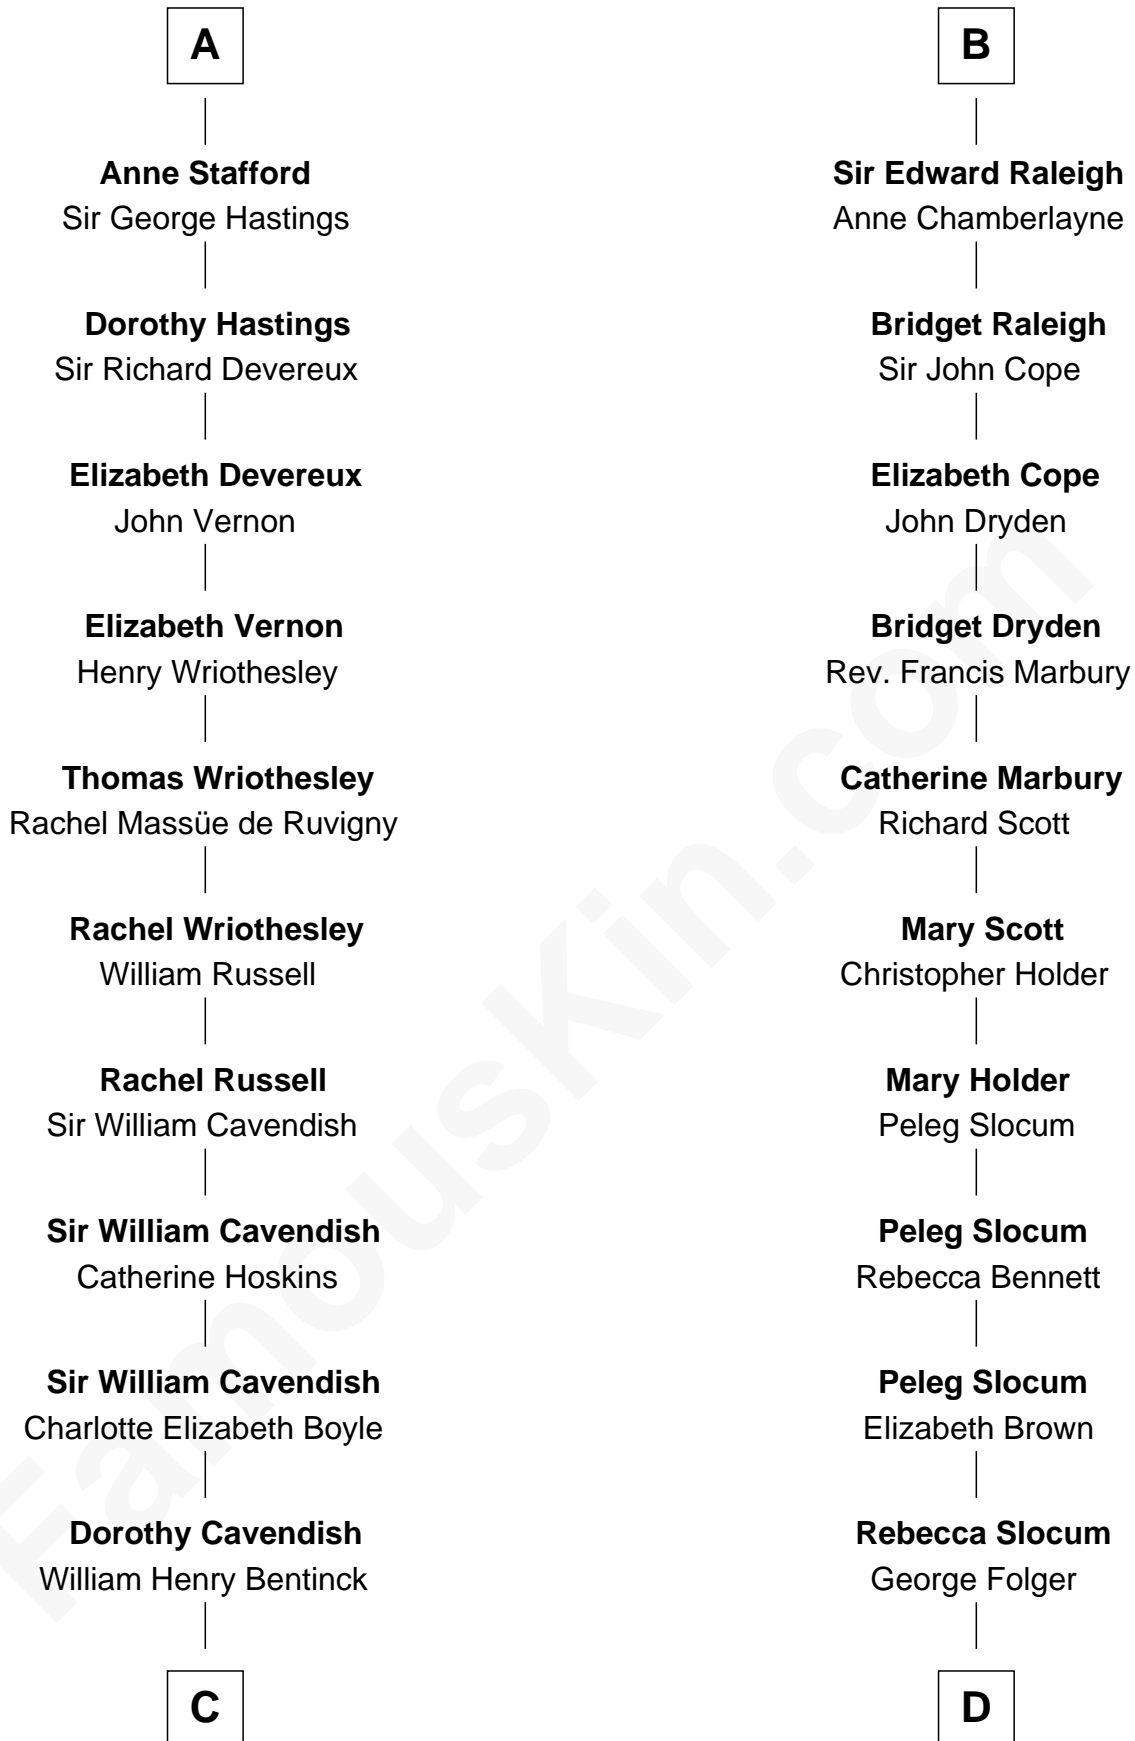

FamousKin.com

Relationship Chart of

Queen Elizabeth II

Queen of the United Kingdom

18th cousin 3 times removed of

J. A. Folger

Founder of Folger Coffee Company

C

Charles Augustus Cavendish-Bentinck

Anne Wellesley

Rev. Charles William Cavendish-Bentinck

Caroline Louisa Burnaby

Cecilia Nina Cavendish-Bentinck

Claude George Bowes-Lyon

Elizabeth Bowes-Lyon

George VI, King of the United Kingdom