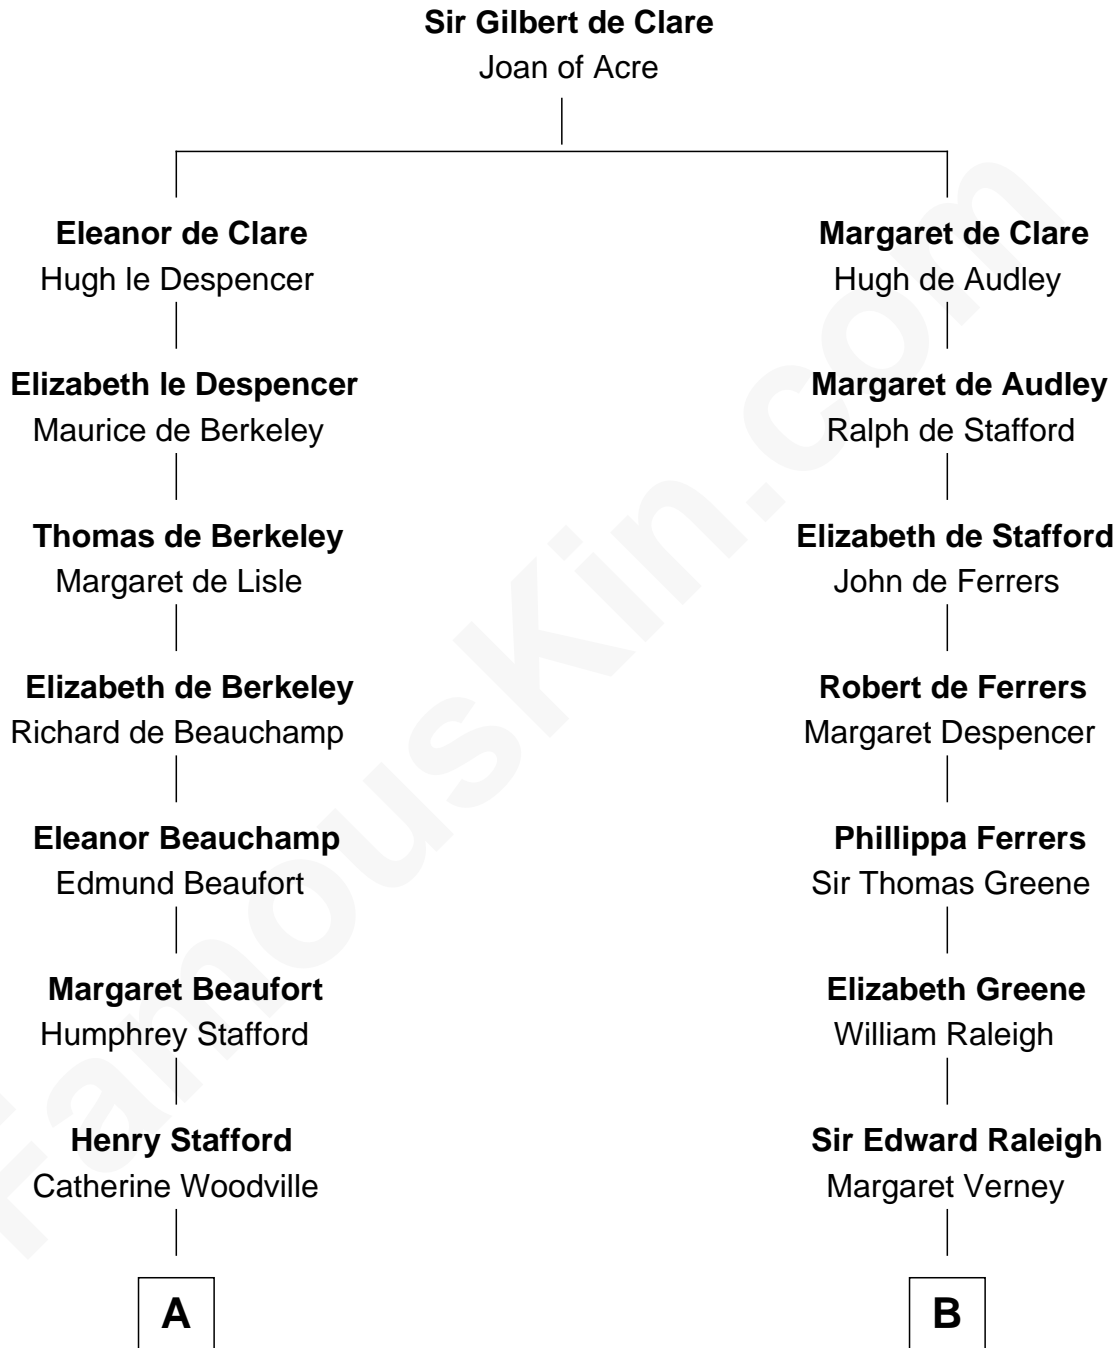

FamousKin.com

Relationship Chart of

Queen Elizabeth II

Queen of the United Kingdom

18th cousin 3 times removed of

J. A. Folger

Founder of Folger Coffee Company

C

Charles Augustus Cavendish-Bentinck

Anne Wellesley

Rev. Charles William Cavendish-Bentinck

Caroline Louisa Burnaby

Cecilia Nina Cavendish-Bentinck

Claude George Bowes-Lyon

Elizabeth Bowes-Lyon

George VI, King of the United Kingdom