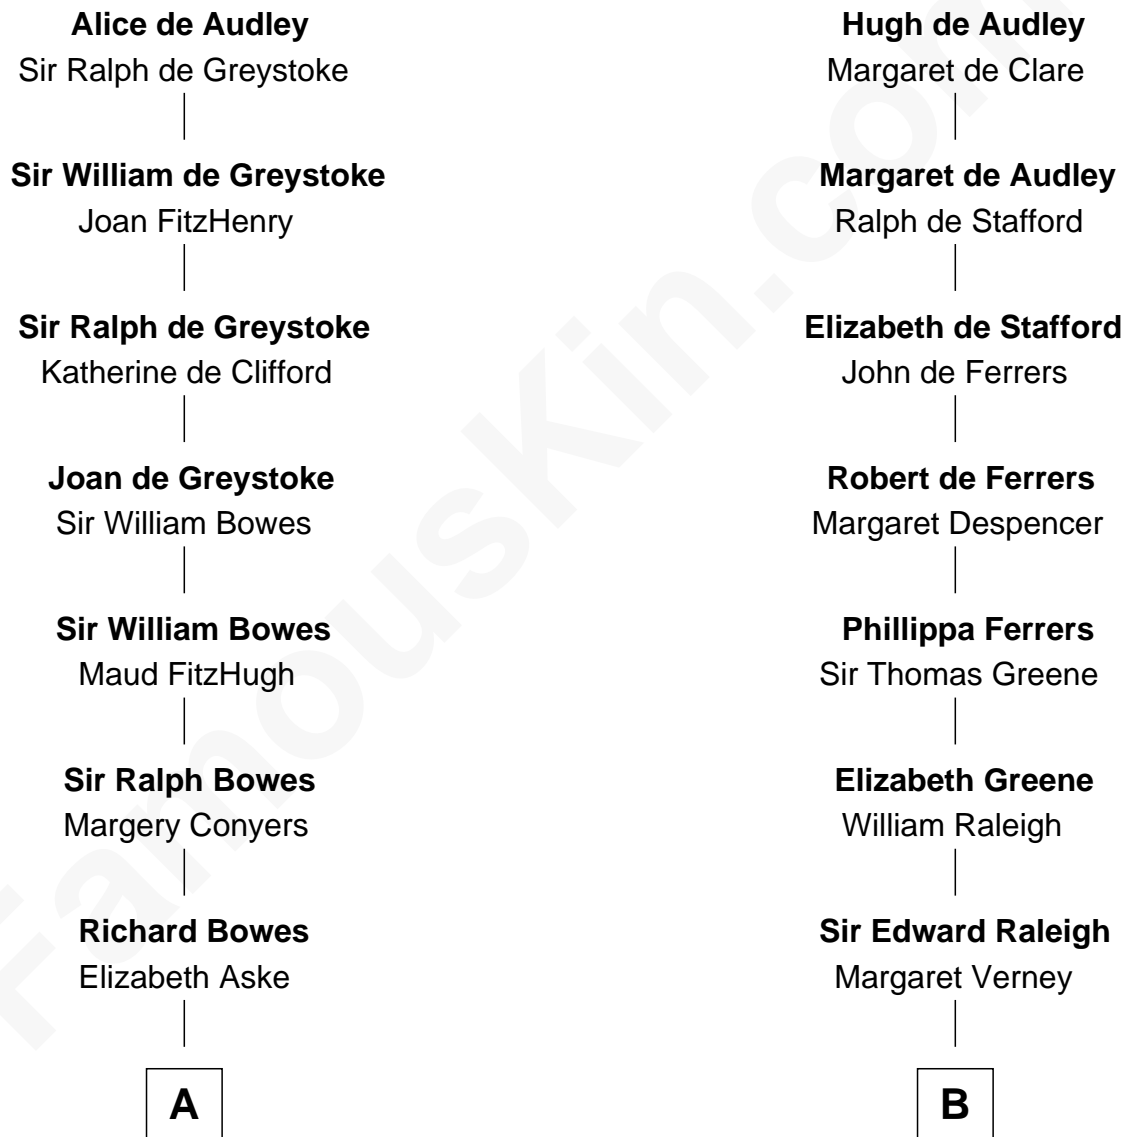

FamousKin.com Relationship Chart of

Queen Elizabeth II

Queen of the United Kingdom

18th cousin of

J. A. Folger

Founder of Folger Coffee Company

Sir Hugh I de Audley

Iseult de Mortimer

C

Elizabeth Bowes-Lyon

George VI, King of the United Kingdom

Queen Elizabeth II

Queen of the United Kingdom

D

Samuel Brown Folger

Nancy F. Hiller