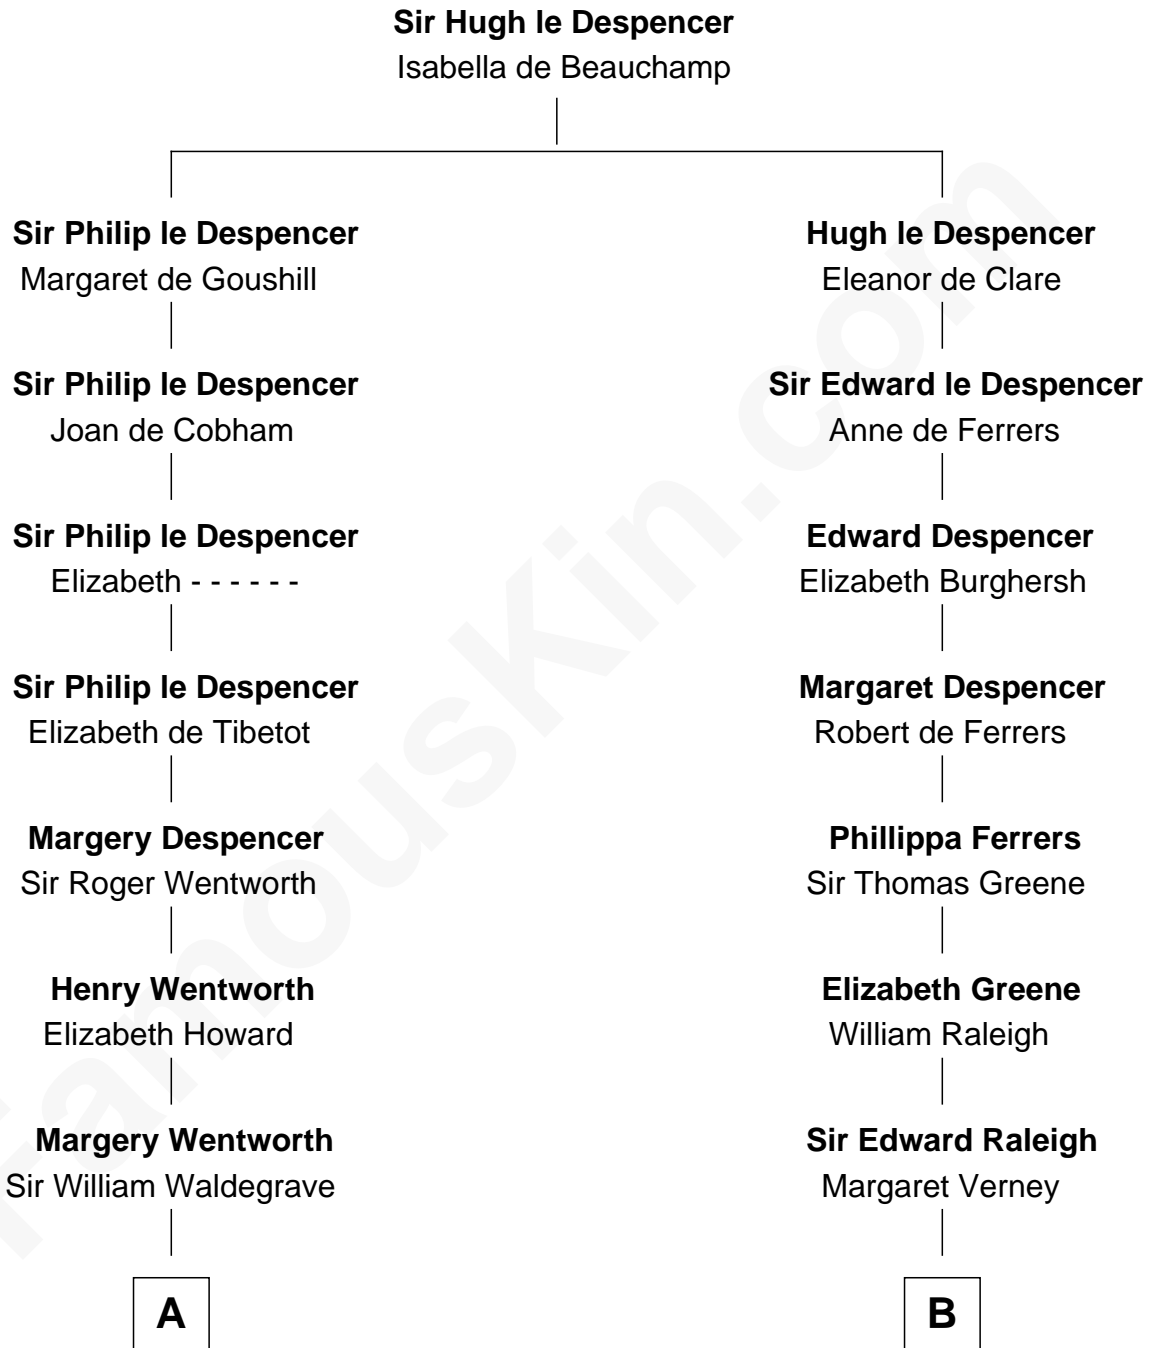

FamousKin.com

Relationship Chart of

Queen Elizabeth II

Queen of the United Kingdom

18th cousin 3 times removed of

J. A. Folger

Founder of Folger Coffee Company

C

Charles Augustus Cavendish-Bentinck

Anne Wellesley

Rev. Charles William Cavendish-Bentinck

Caroline Louisa Burnaby

Cecilia Nina Cavendish-Bentinck

Claude George Bowes-Lyon

Elizabeth Bowes-Lyon

George VI, King of the United Kingdom

Queen Elizabeth II

Queen of the United Kingdom

D

Samuel Brown Folger

Nancy F. Hiller

J. A. Folger

Founder of Folger Coffee Co.