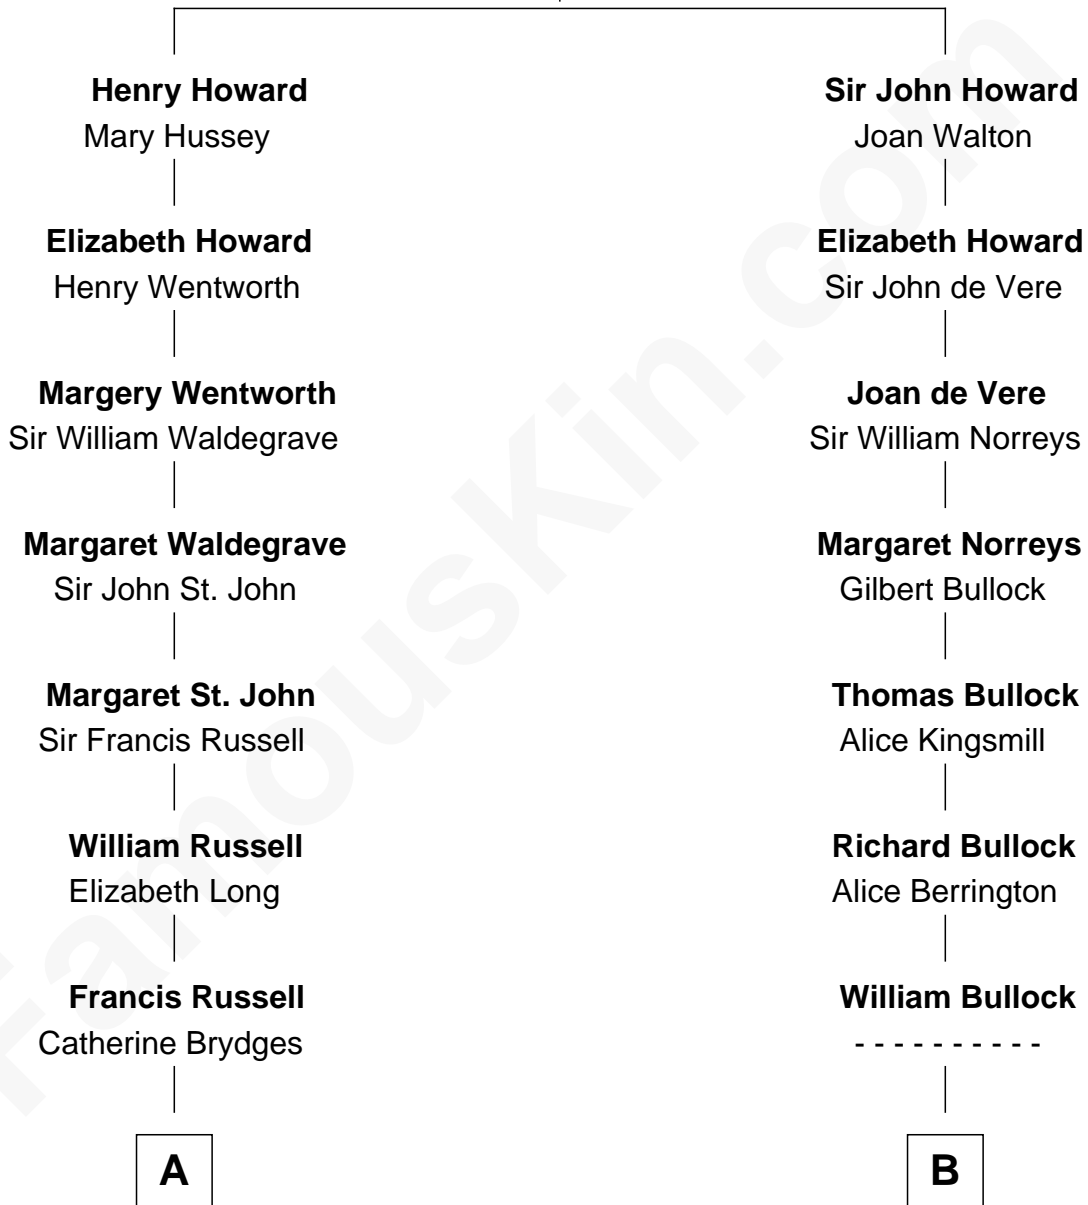

Sir John Howard

with wife
Alice Tendring

with wife
Margaret de Plaiz