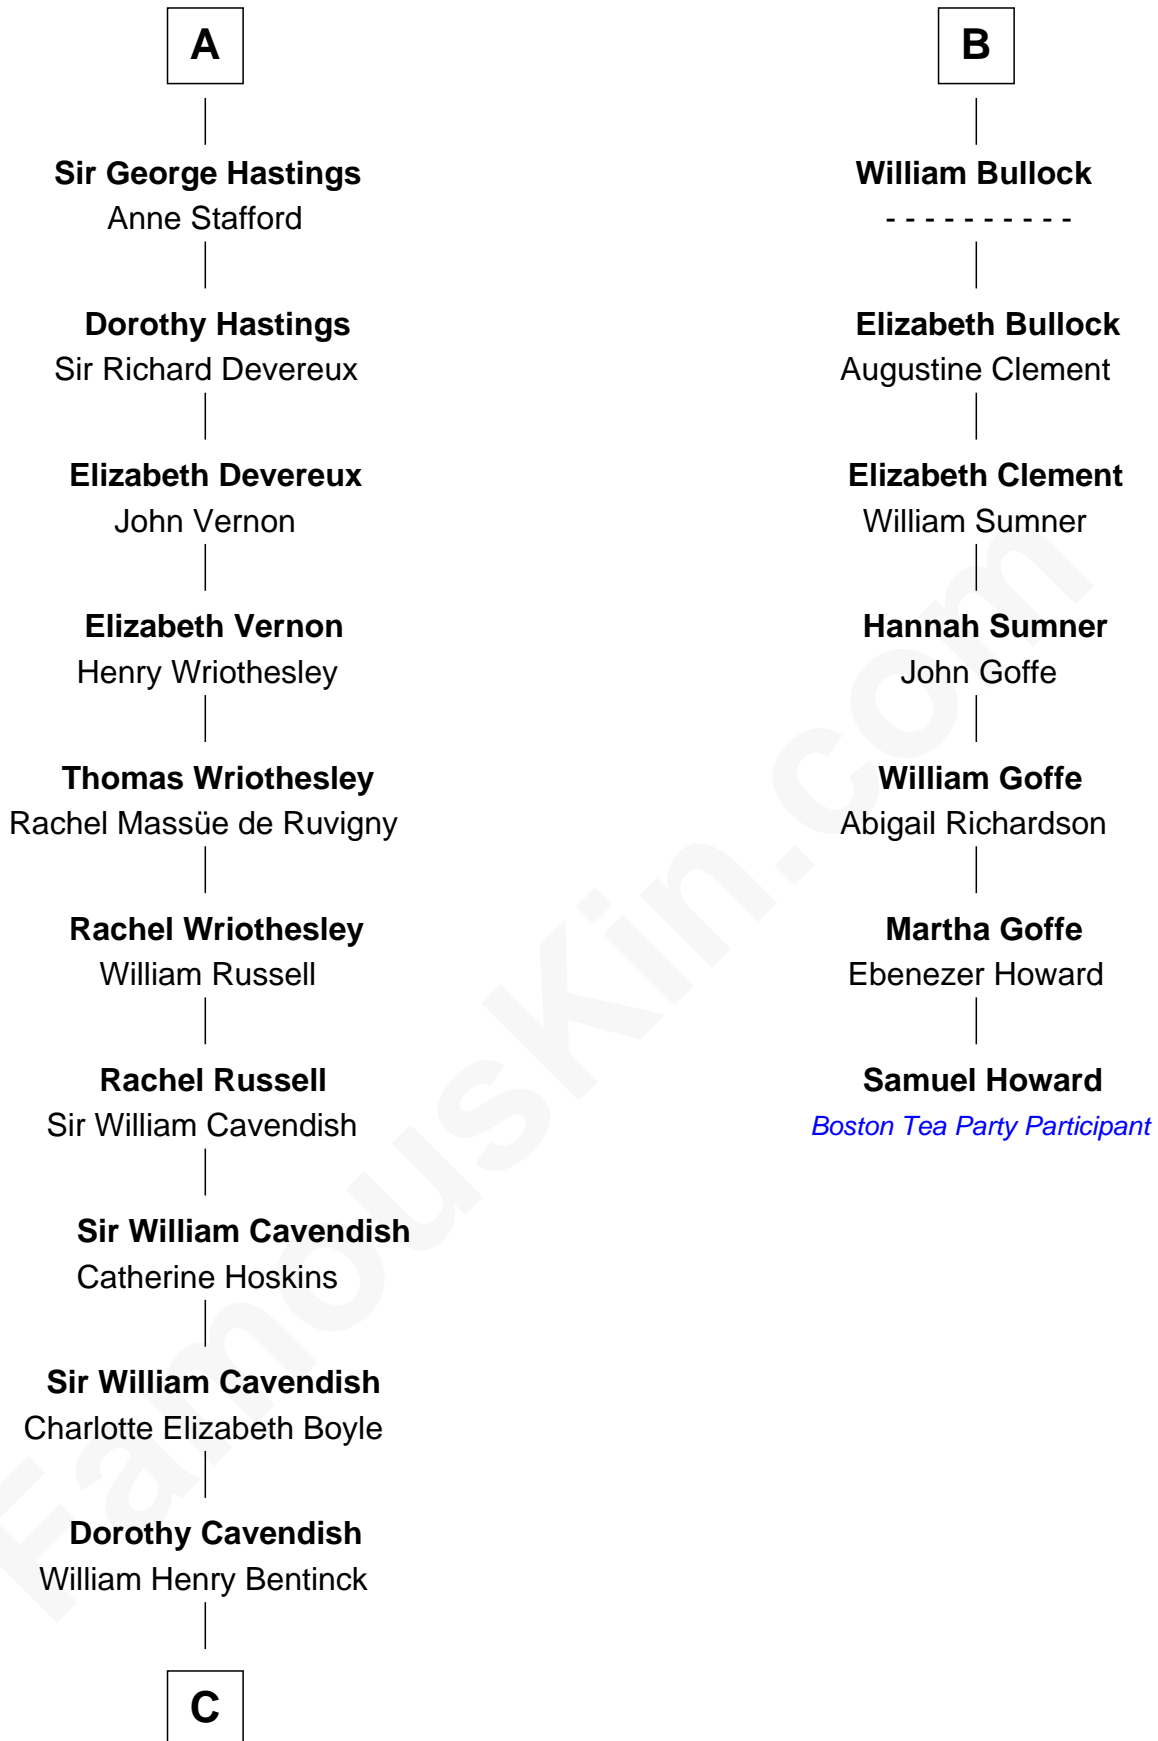

## Relationship Chart of

### Queen Elizabeth II

*Queen of the United Kingdom*

13th cousin 8 times removed of

### Samuel Howard

*Boston Tea Party Participant*

**C**

**Charles Augustus Cavendish-Bentinck**

Anne Wellesley

**Rev. Charles William Cavendish-Bentinck**

Caroline Louisa Burnaby

**Cecilia Nina Cavendish-Bentinck**

Claude George Bowes-Lyon

**Elizabeth Bowes-Lyon**

George VI, King of the United Kingdom

**Queen Elizabeth II**

*Queen of the United Kingdom*