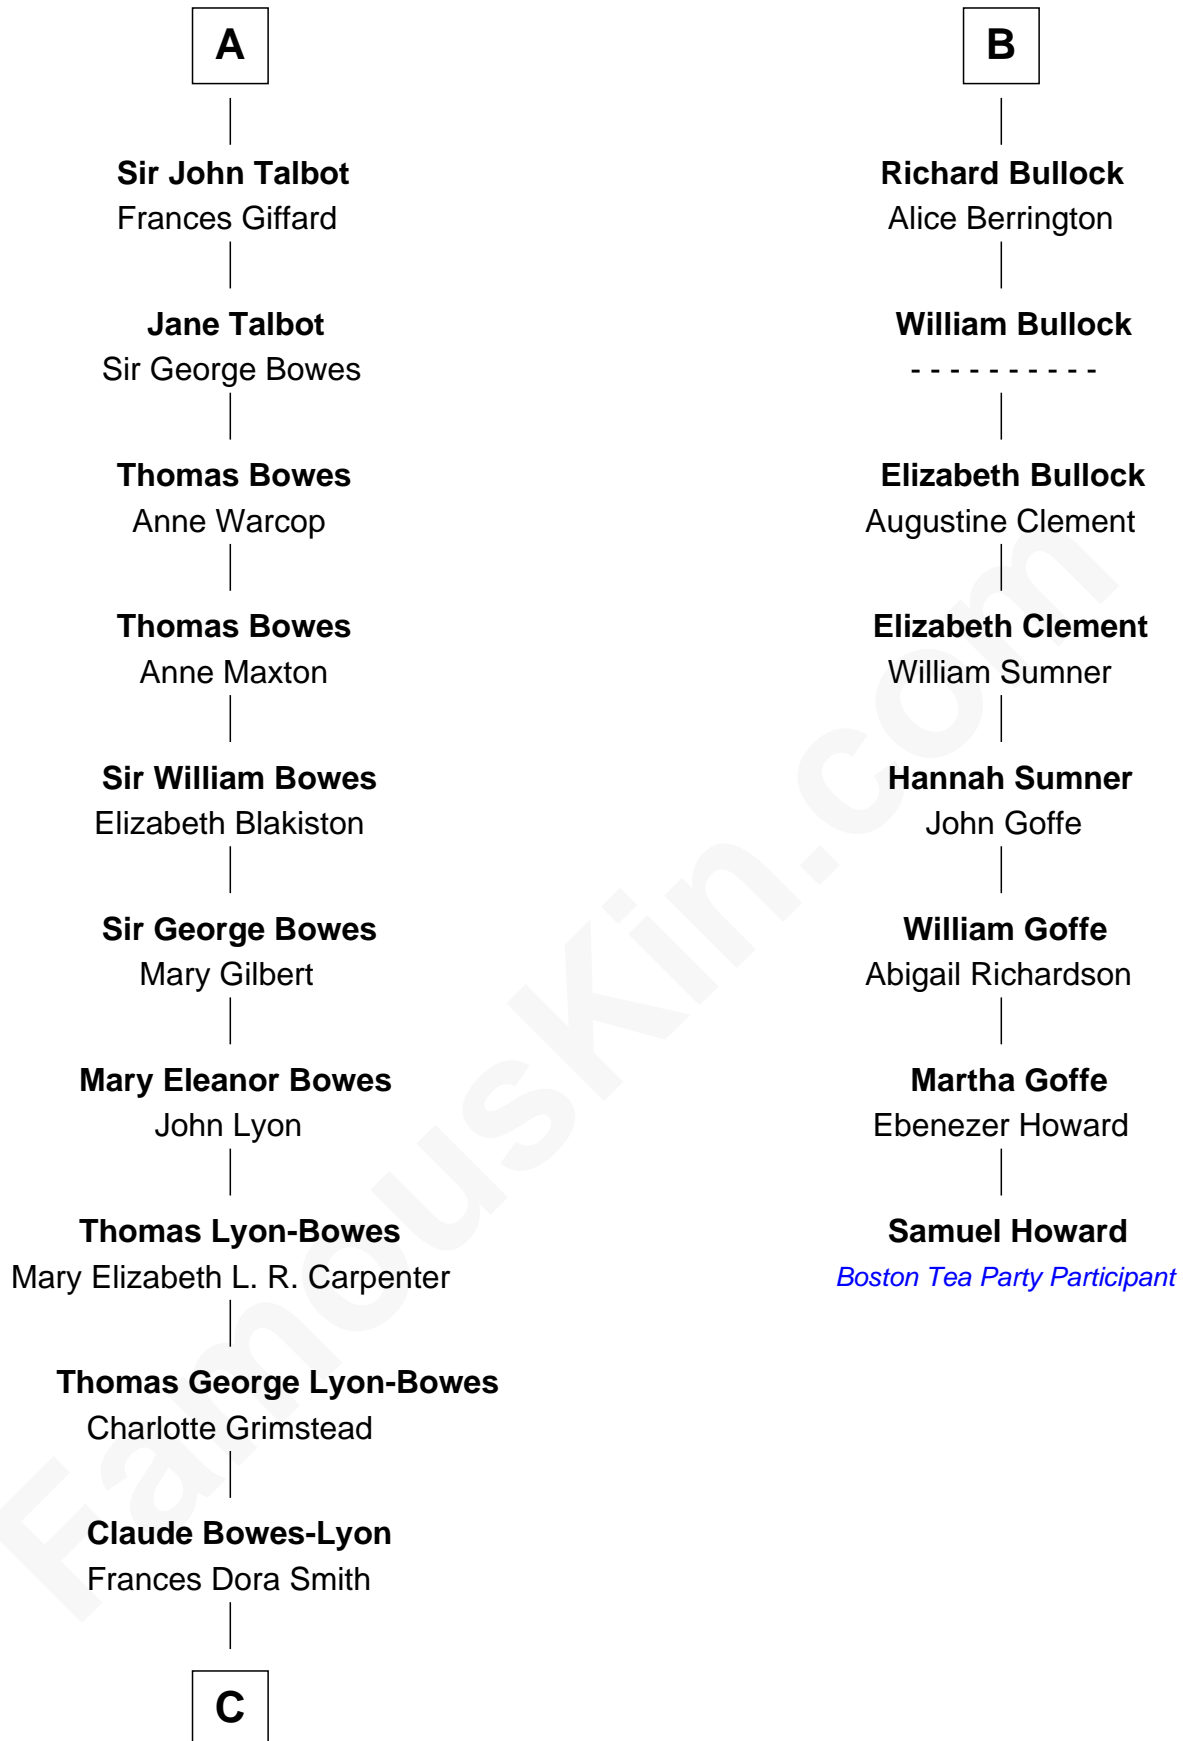

### Queen Elizabeth II

*Queen of the United Kingdom*

14th cousin 5 times removed of

**Samuel Howard**

*Boston Tea Party Participant*

**Bartholomew de Badlesmere**

Margaret de Clare

**Margery de Badlesmere**

**Aubrey de Vere**

Alice FitzWalter

**Sir Richard de Vere**

Alice Sergeaux

**Sir John de Vere**

Elizabeth Howard

**Joan de Vere**

Sir William Norreys

**Margaret Norreys**

Gilbert Bullock

**Thomas Bullock**

Alice Kingsmill

**B**

**C**

**Claude George Bowes-Lyon**  
Cecilia Nina Cavendish-Bentinck

**Elizabeth Bowes-Lyon**  
George VI, King of the United Kingdom