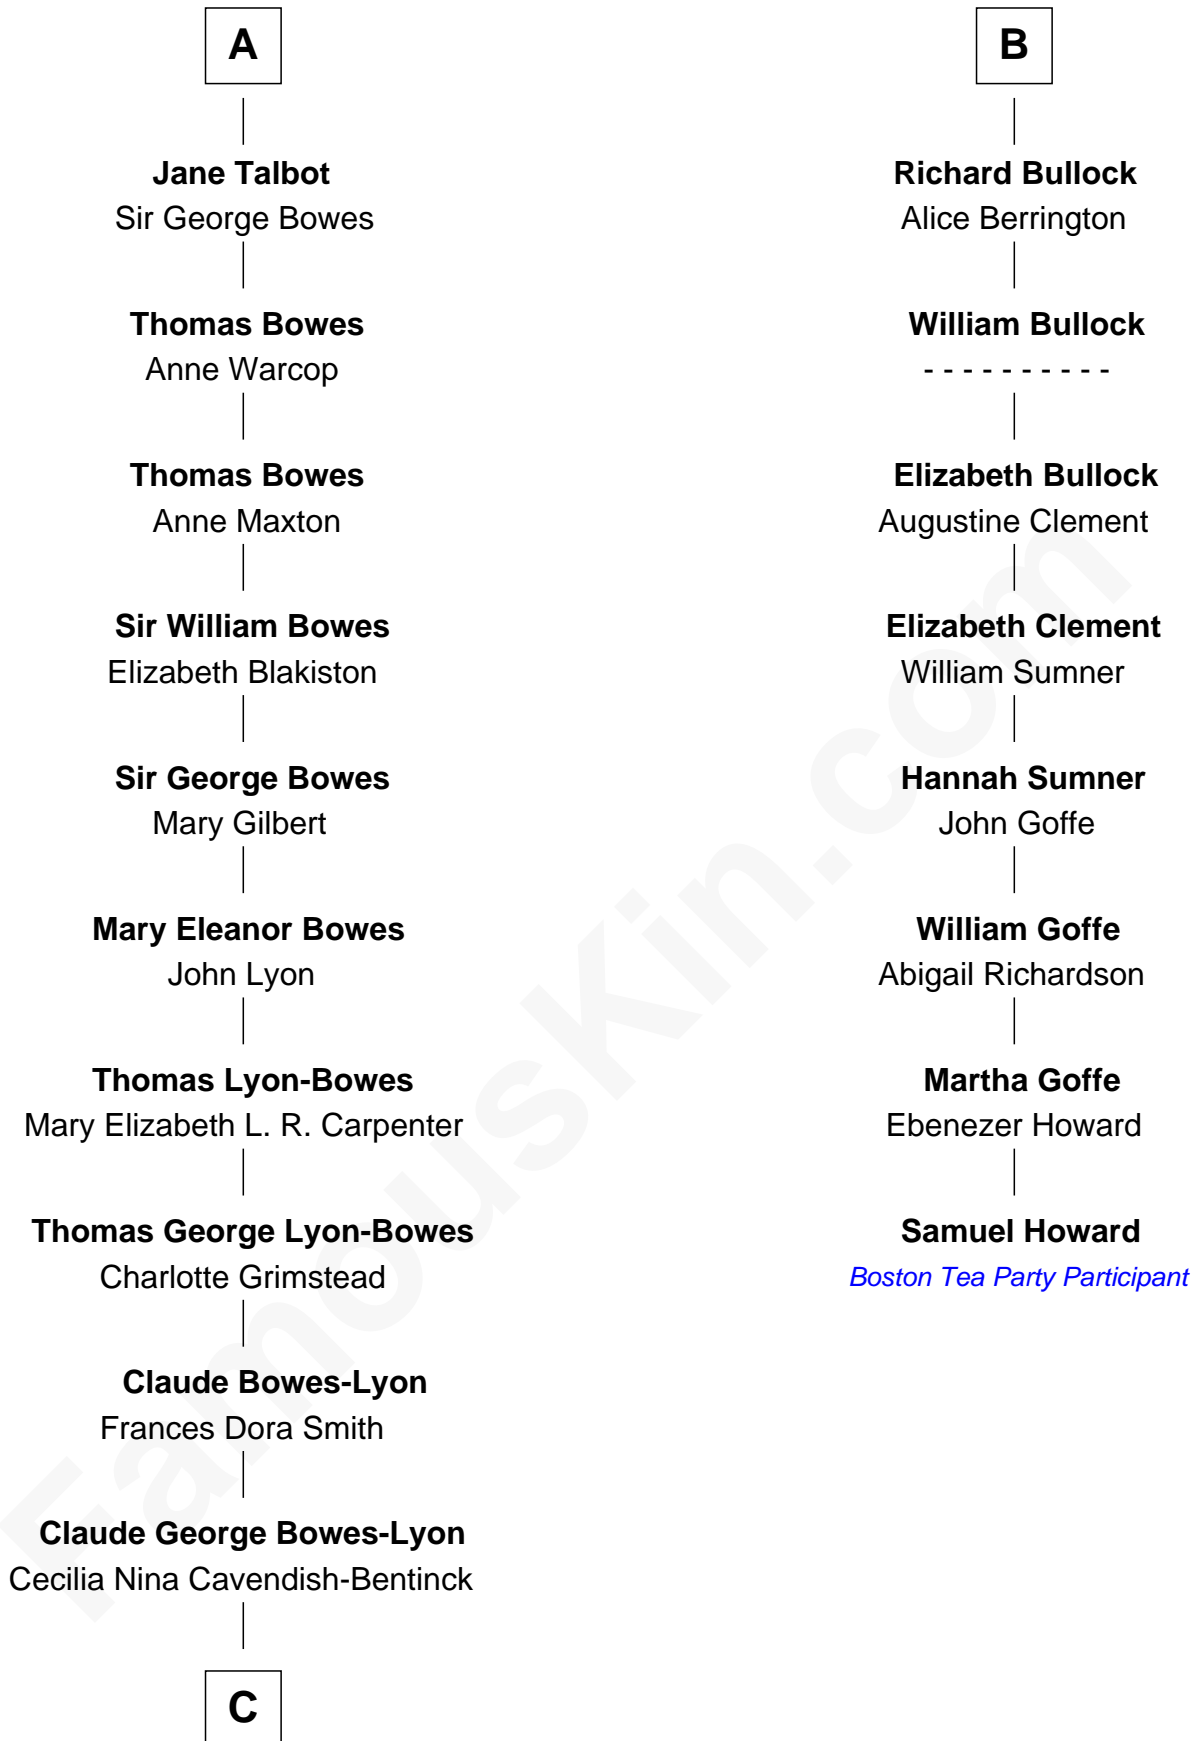

## Relationship Chart of

### Queen Elizabeth II

*Queen of the United Kingdom*

14th cousin 4 times removed of

**Samuel Howard**

*Boston Tea Party Participant*

**C**

**Elizabeth Bowes-Lyon**

George VI, King of the United Kingdom

**Queen Elizabeth II**

*Queen of the United Kingdom*

FamousKin.com

Elizabeth II photo by [Eric Draper](#)