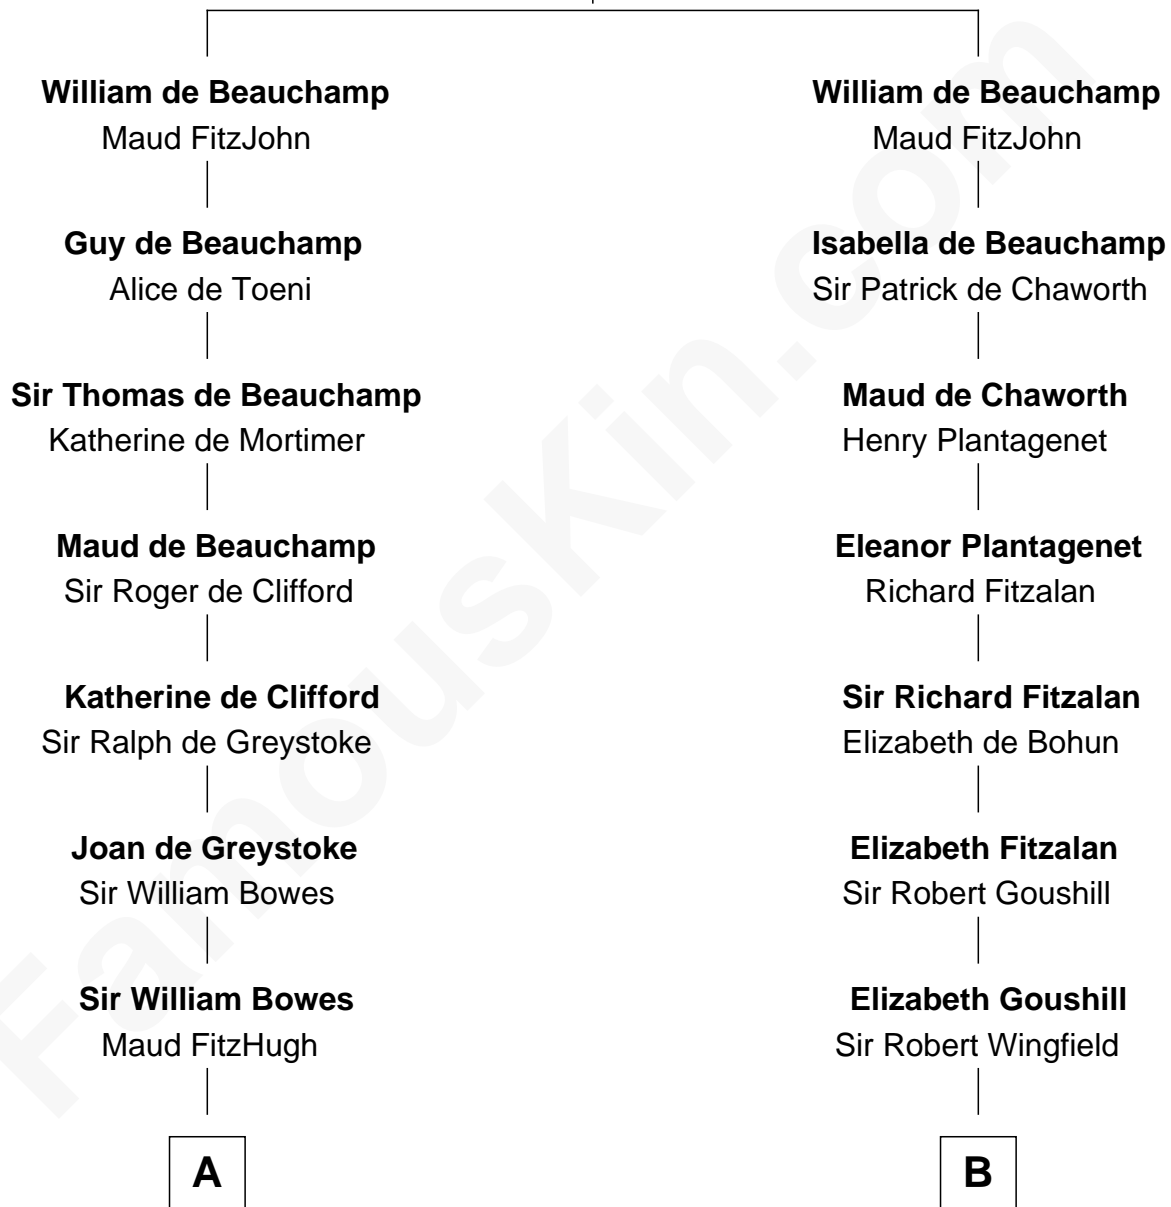

FamousKin.com Relationship Chart of

Queen Elizabeth II

Queen of the United Kingdom

18th cousin 2 times removed of

Eli Whitney

Inventor of the Cotton Gin

Sir William de Beauchamp

Isabel Mauduit

C

Claude Bowes-Lyon
Frances Dora Smith

Claude George Bowes-Lyon
Cecilia Nina Cavendish-Bentinck

Elizabeth Bowes-Lyon
George VI, King of the United Kingdom

Queen Elizabeth II
Queen of the United Kingdom

D

Elizabeth Fay
Eli Whitney

Eli Whitney
Inventor of the Cotton Gin

FamousKin.com