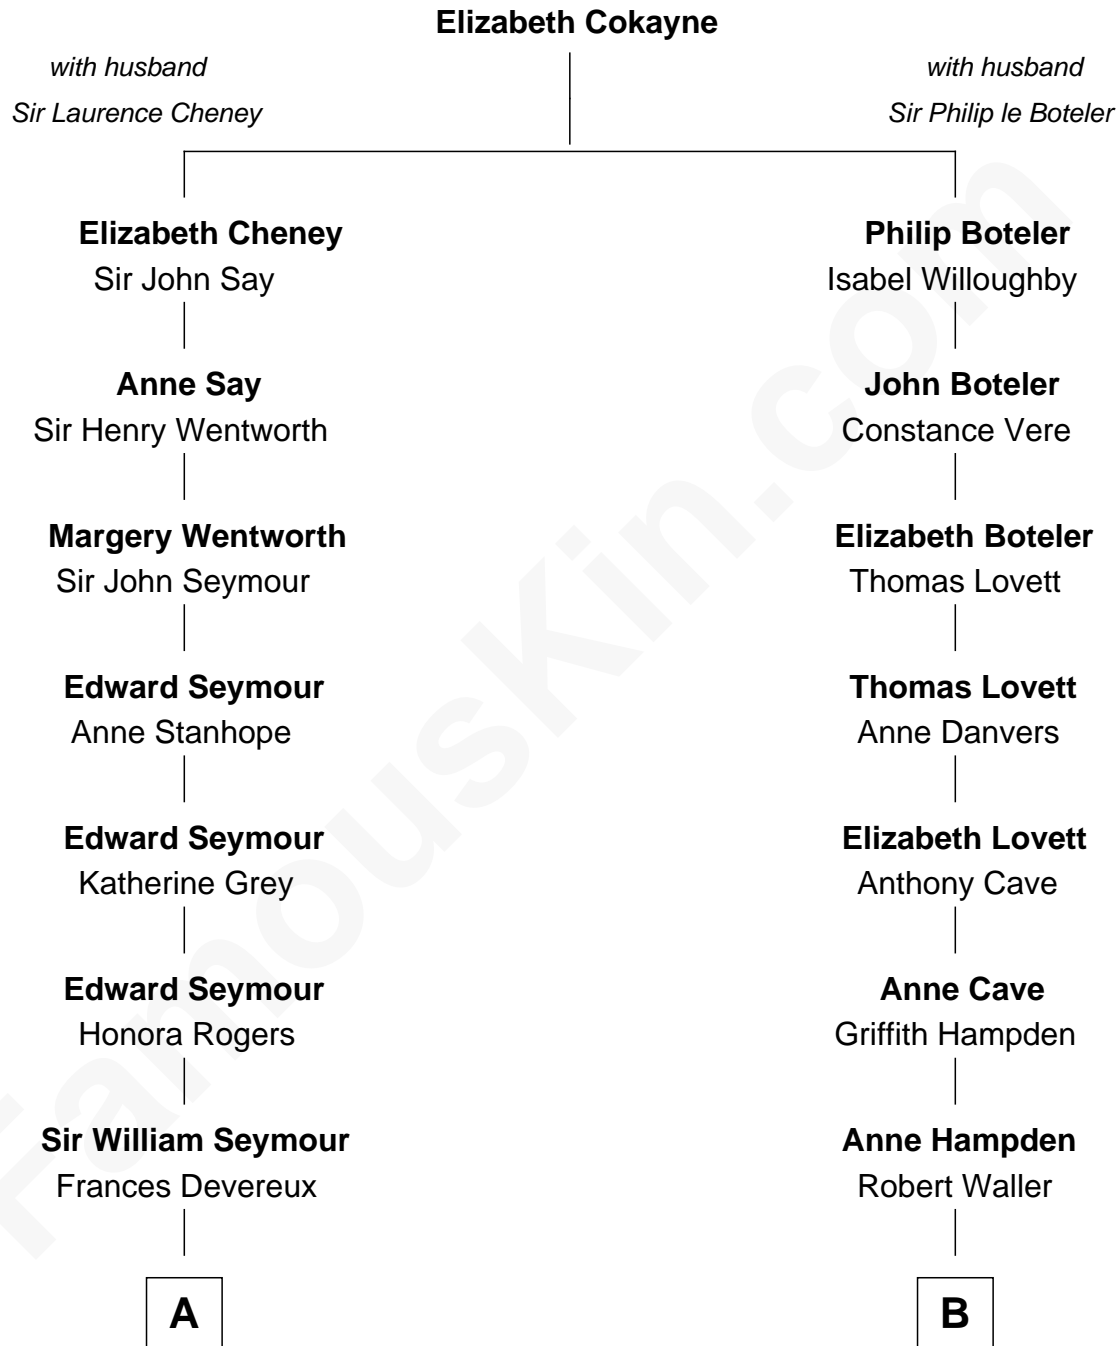

FamousKin.com Relationship Chart of

Queen Elizabeth II

Queen of the United Kingdom

16th cousin 4 times removed of

Cara Delevingne

Fashion Model and Movie Actress

C

Anne Margaret Faudel-Phillips

John Vincent Sheffield

Jane Armyne Sheffield

Sir Jocelyn Edward Greville Stevens

Pandora Anne Stevens

Charles Hamar Delevingne

Cara Delevingne

Model and Actress