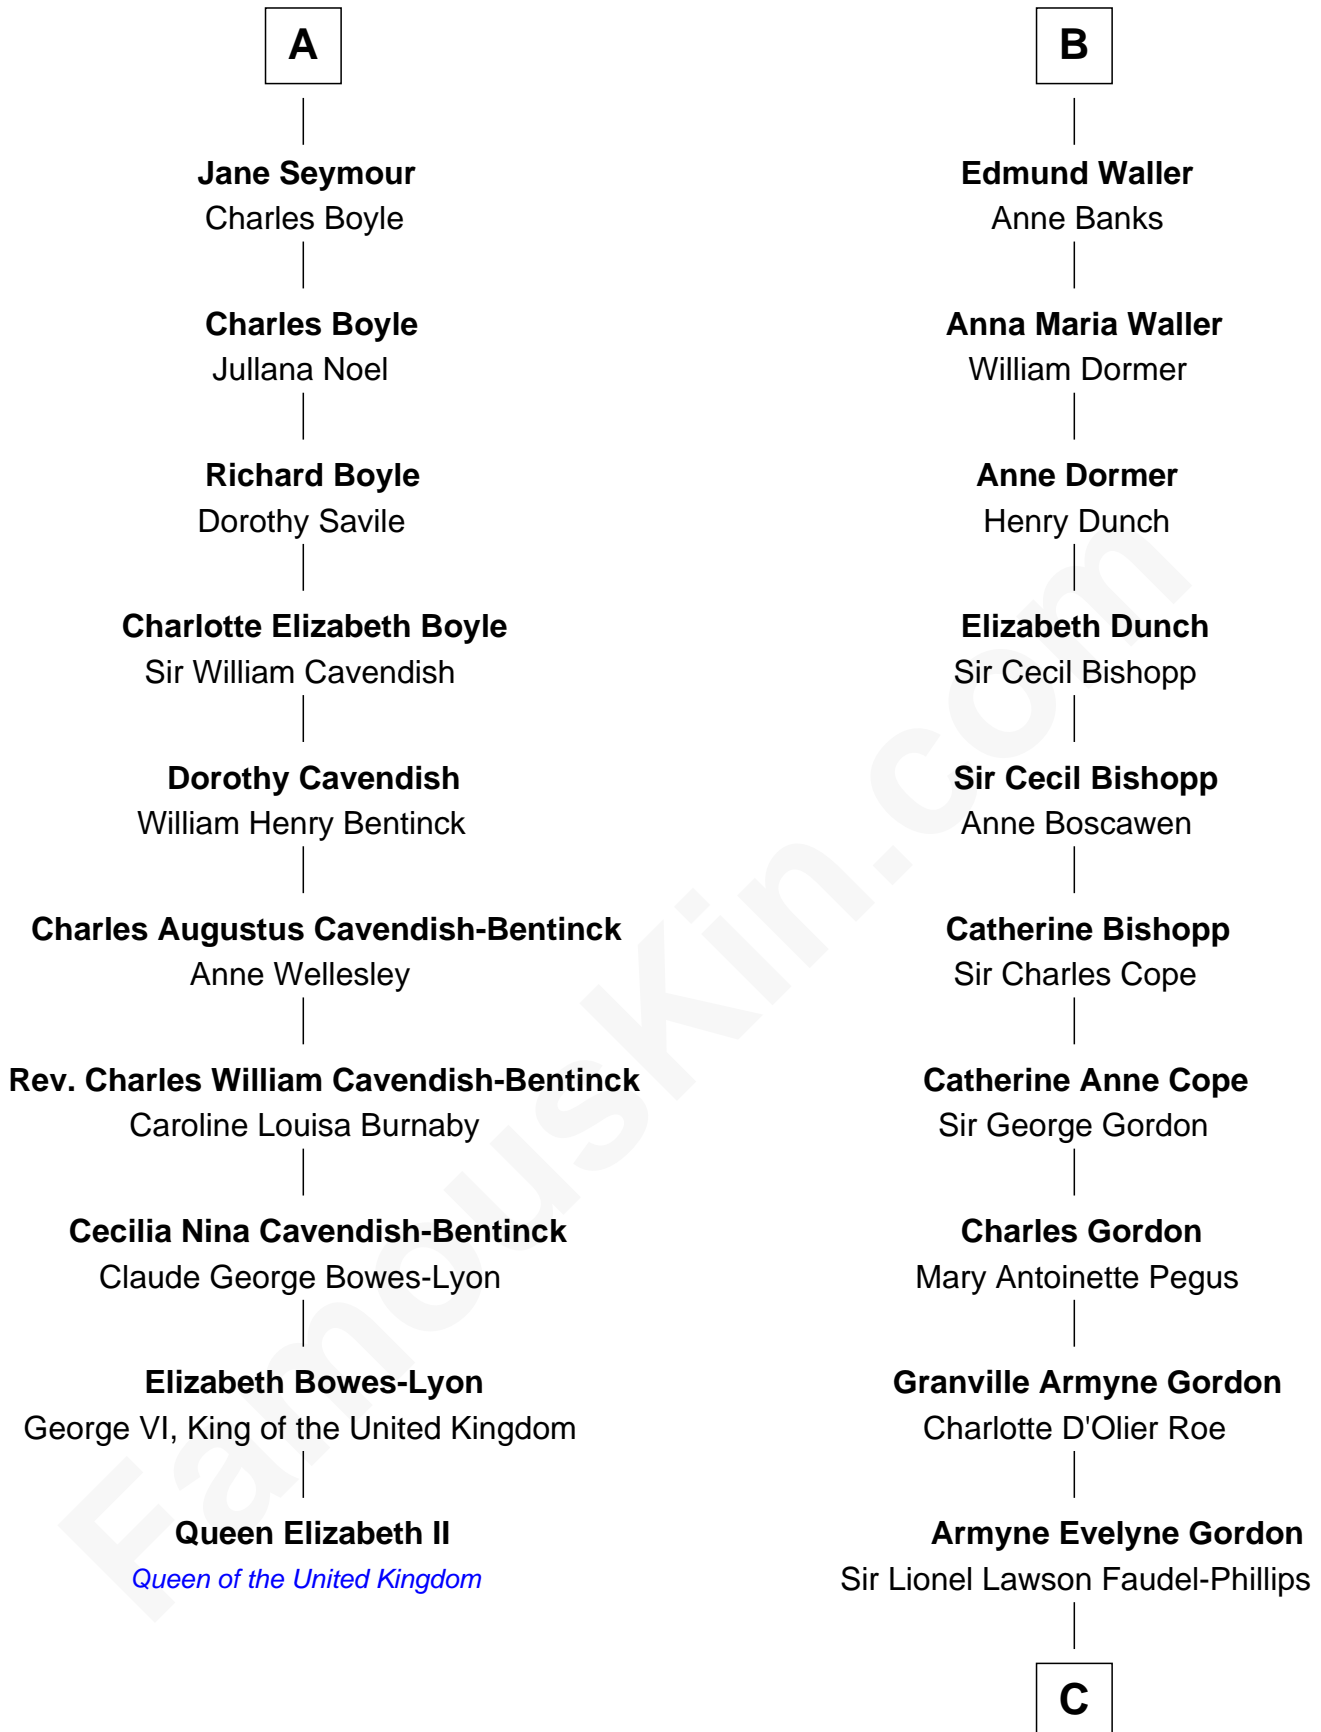

FamousKin.com Relationship Chart of

Queen Elizabeth II

Queen of the United Kingdom

16th cousin 4 times removed of

Cara Delevingne

Fashion Model and Movie Actress

C

Anne Margaret Faudel-Phillips

John Vincent Sheffield

Jane Armyne Sheffield

Sir Jocelyn Edward Greville Stevens

Pandora Anne Stevens

Charles Hamar Delevingne

Cara Delevingne

Model and Actress