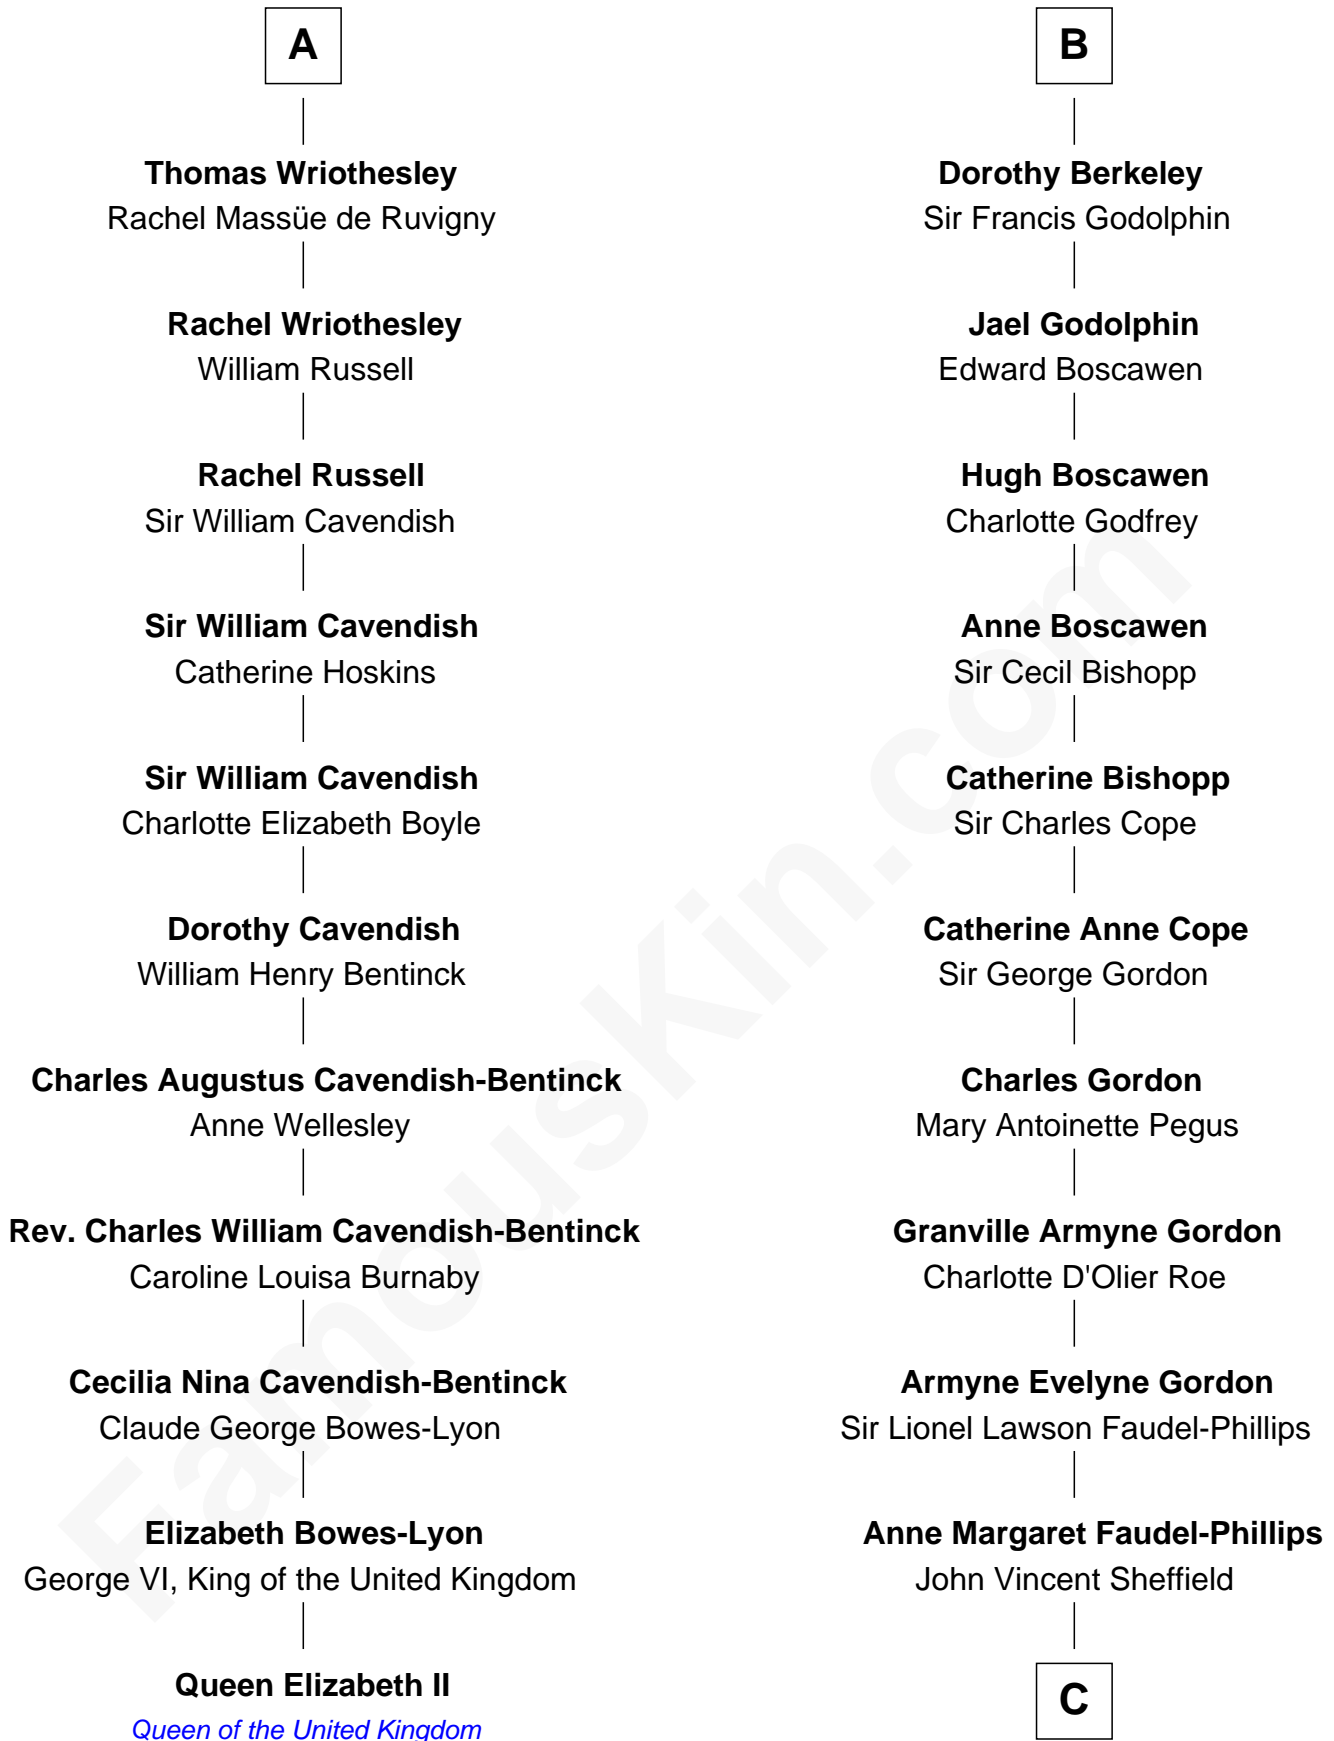

FamousKin.com

Relationship Chart of

Queen Elizabeth II

Queen of the United Kingdom

17th cousin 2 times removed of

Cara Delevingne

Fashion Model and Movie Actress

C

Jane Armyne Sheffield
Sir Jocelyn Edward Greville Stevens

Pandora Anne Stevens
Charles Hamar Delevingne

Cara Delevingne
Model and Actress

FamousKin.com