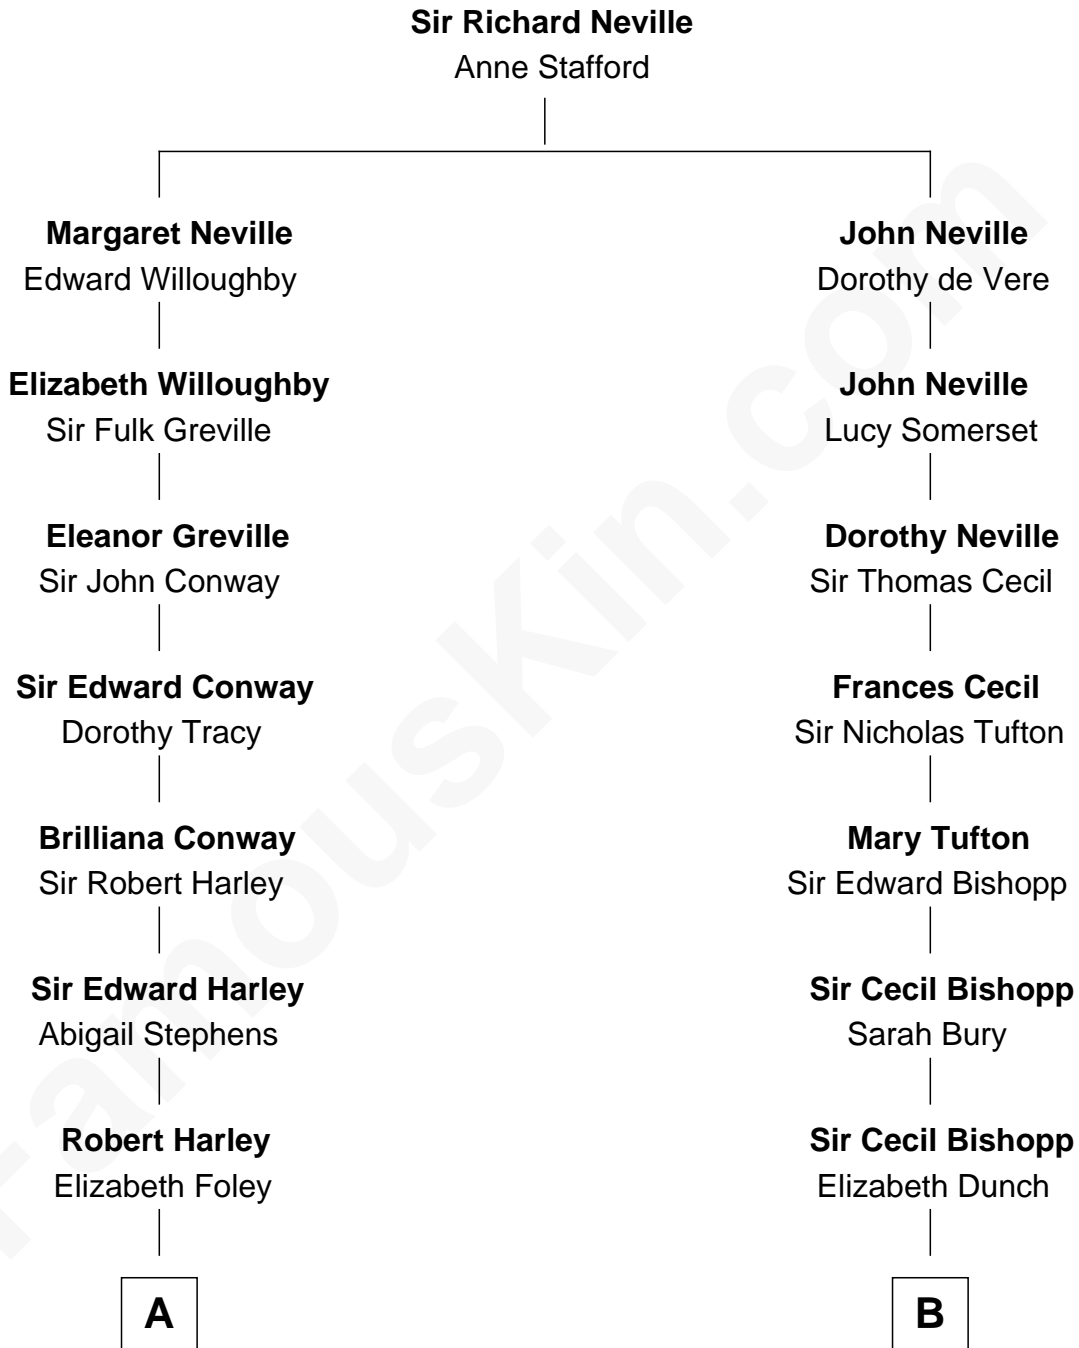

FamousKin.com

Relationship Chart of

Queen Elizabeth II

Queen of the United Kingdom

14th cousin 2 times removed of

Cara Delevingne

Fashion Model and Movie Actress

A

Edward Harley
Henrietta Cavendish Holles

Margaret Cavendish Harley
Sir William Bentinck

William Henry Bentinck
Dorothy Cavendish

Charles Augustus Cavendish-Bentinck
Anne Wellesley

Rev. Charles William Cavendish-Bentinck
Caroline Louisa Burnaby