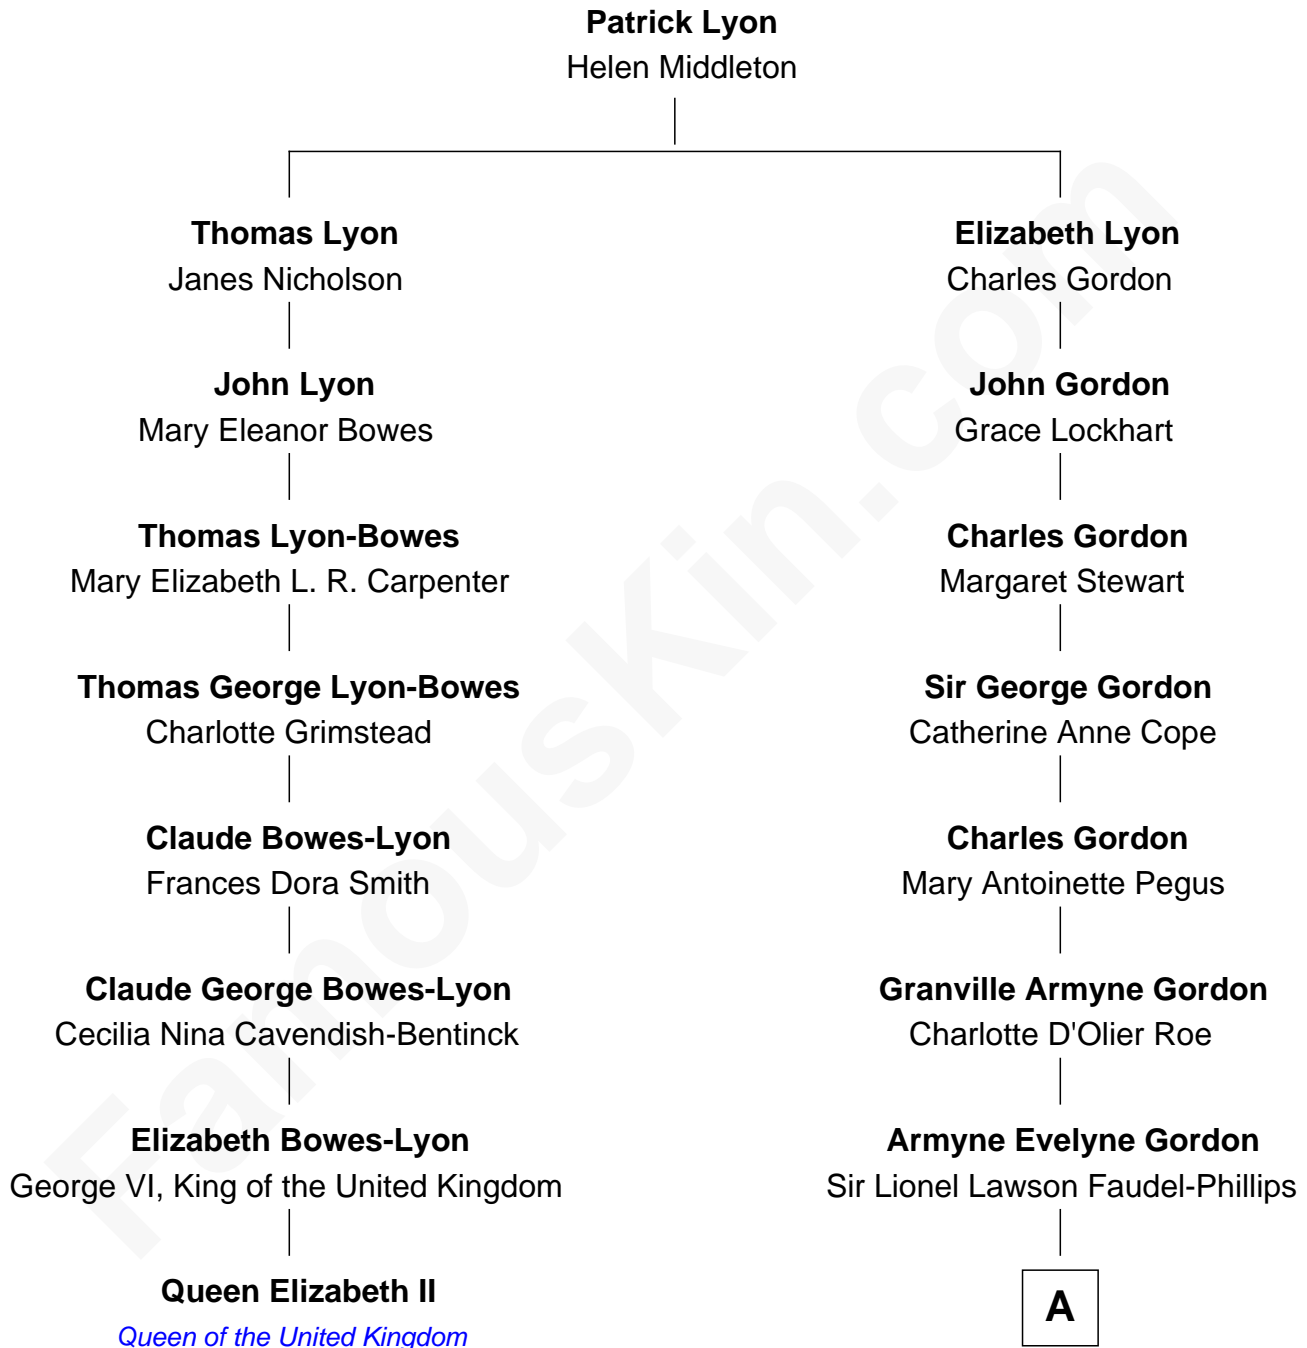

FamousKin.com

Relationship Chart of

Queen Elizabeth II

Queen of the United Kingdom

7th cousin 3 times removed of

Cara Delevingne

Fashion Model and Movie Actress

A

Anne Margaret Faudel-Phillips

John Vincent Sheffield

Jane Armyne Sheffield

Sir Jocelyn Edward Greville Stevens

Pandora Anne Stevens

Charles Hamar Delevingne

Cara Delevingne

Model and Actress