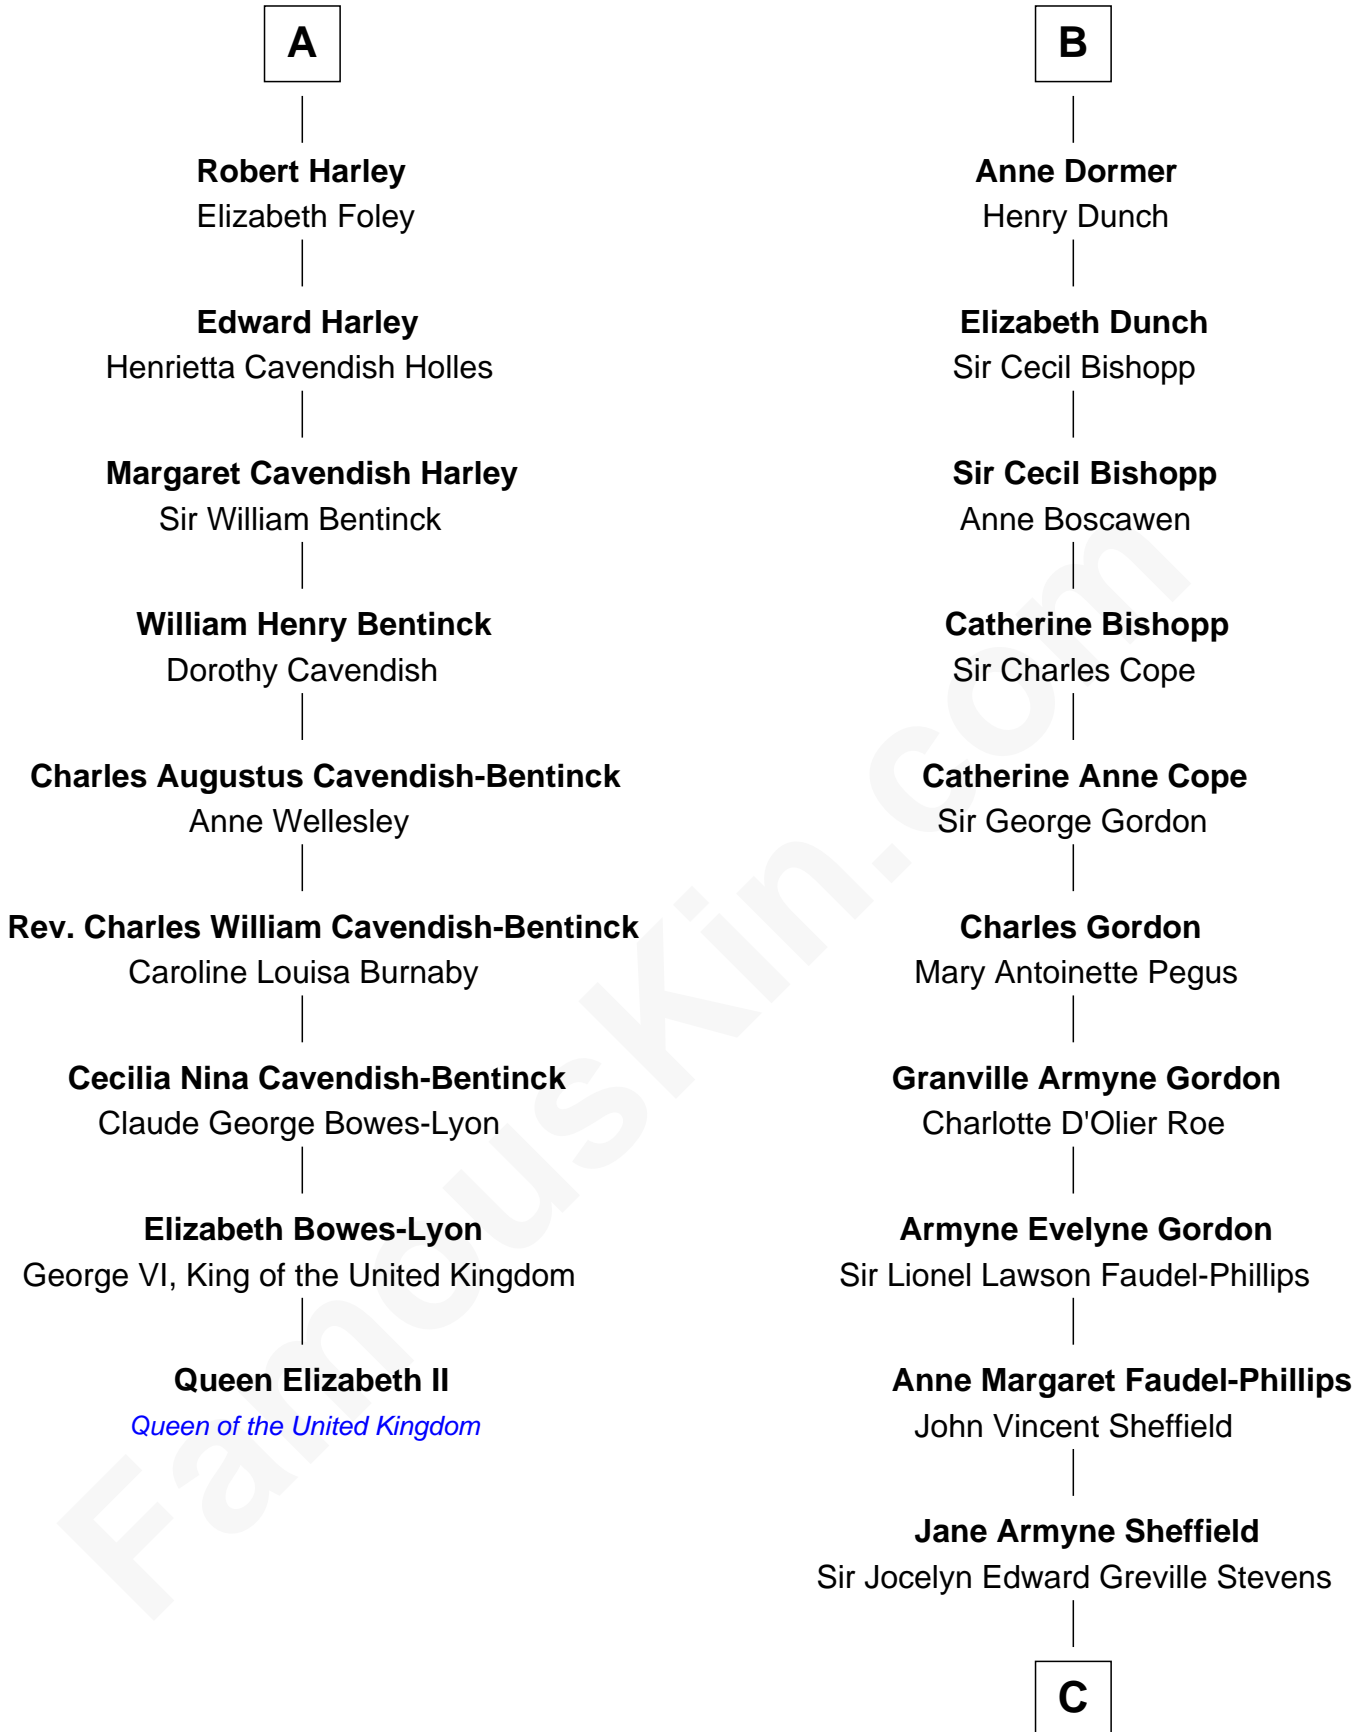

FamousKin.com

Relationship Chart of

Queen Elizabeth II

Queen of the United Kingdom

15th cousin 3 times removed of

Cara Delevingne

Fashion Model and Movie Actress

Pandora Anne Stevens
Charles Hamar Delevingne