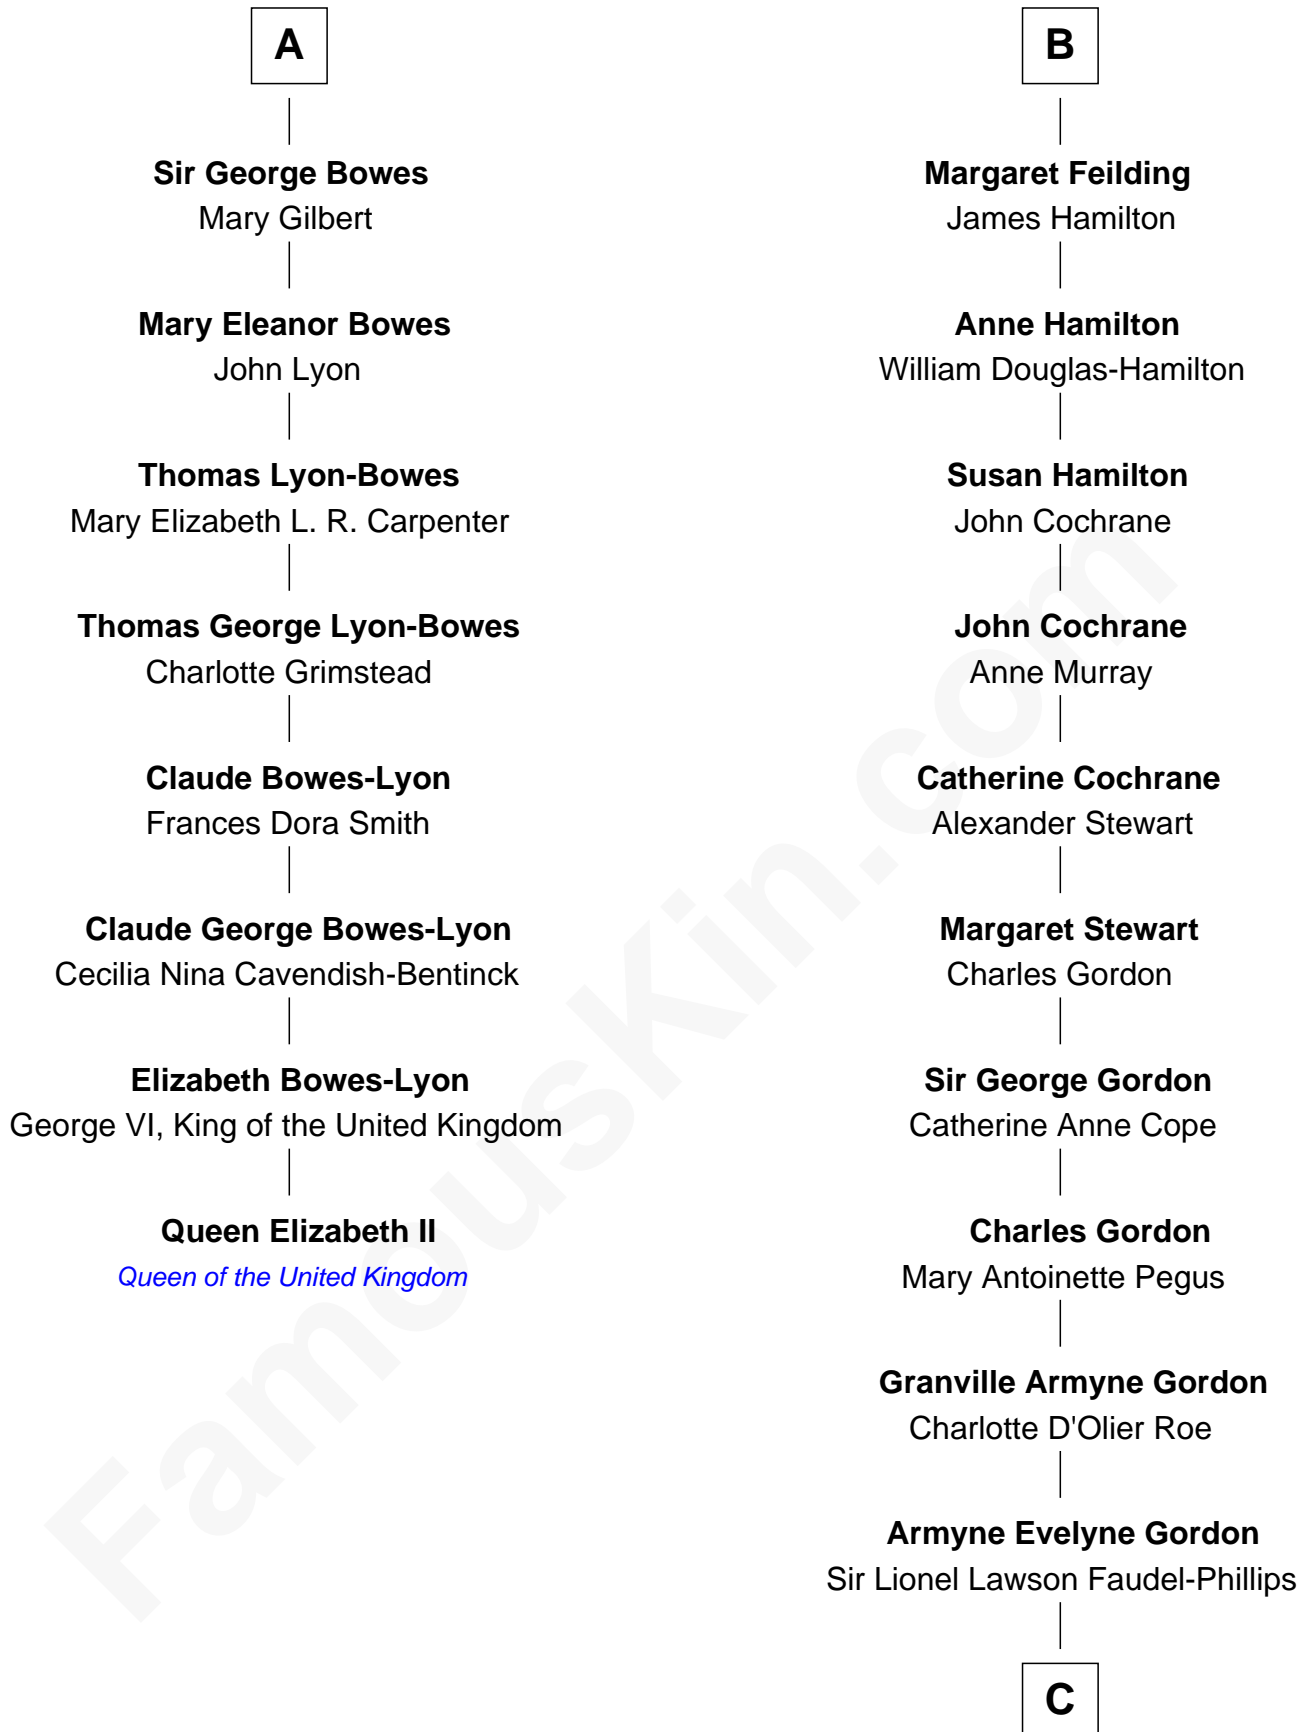

FamousKin.com

Relationship Chart of

Queen Elizabeth II

Queen of the United Kingdom

14th cousin 6 times removed of

Cara Delevingne

Fashion Model and Movie Actress

C

Anne Margaret Faudel-Phillips

John Vincent Sheffield

Jane Armyne Sheffield

Sir Jocelyn Edward Greville Stevens

Pandora Anne Stevens

Charles Hamar Delevingne

Cara Delevingne

Model and Actress