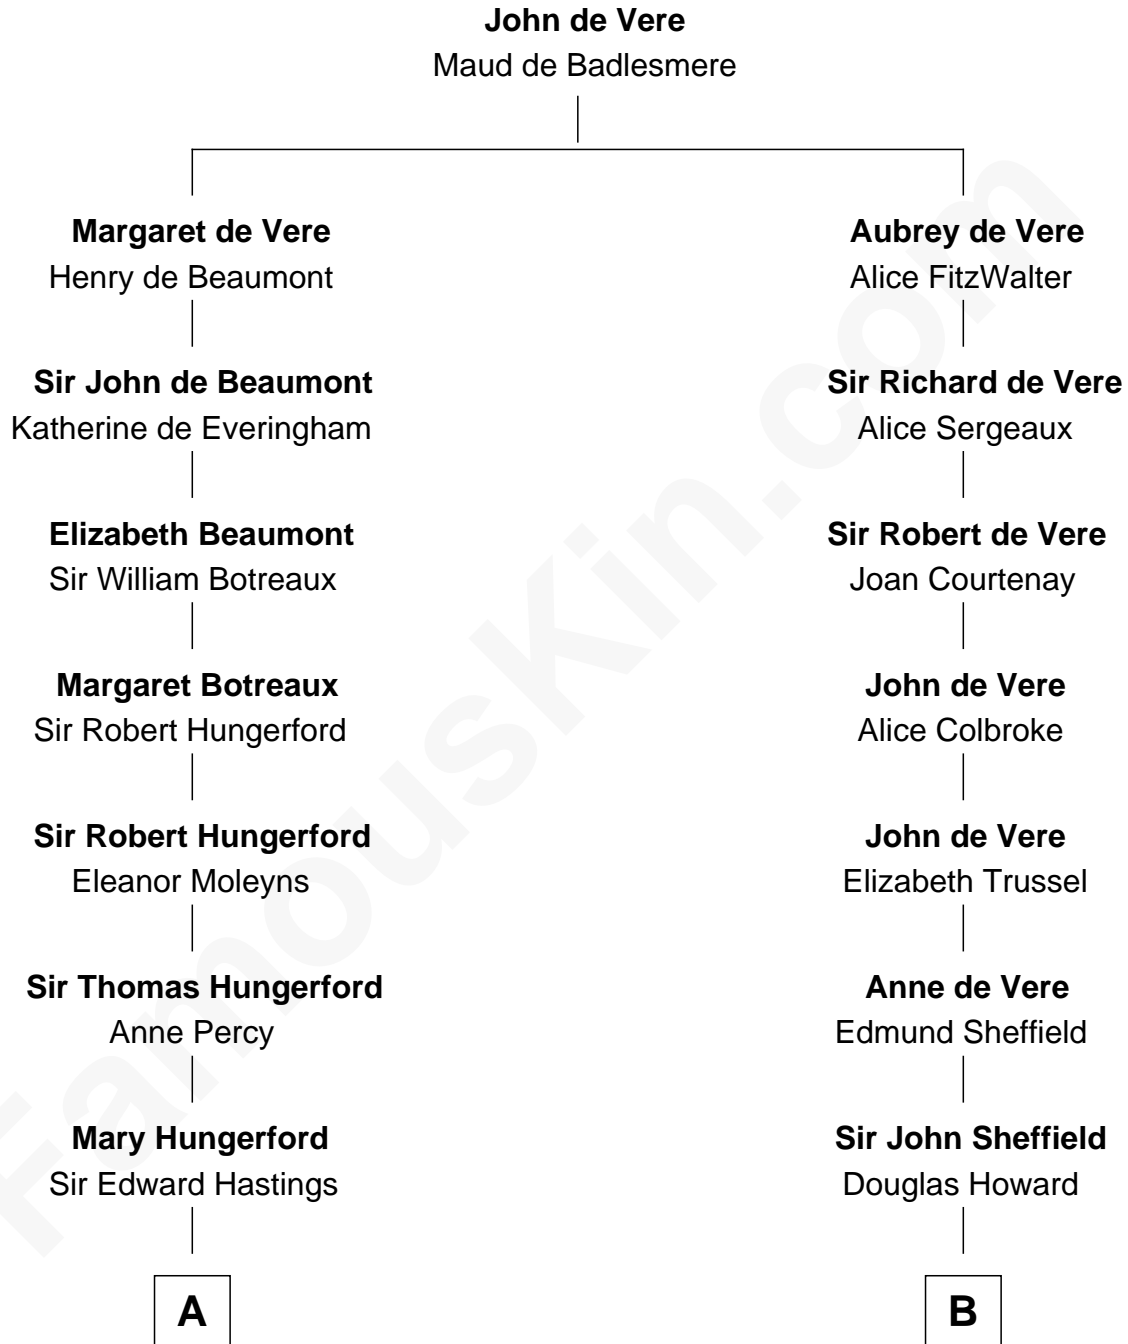

FamousKin.com

Relationship Chart of

Queen Elizabeth II

Queen of the United Kingdom

19th cousin 2 times removed of

Cara Delevingne

Fashion Model and Movie Actress

C

Charles Augustus Cavendish-Bentinck

Anne Wellesley

Rev. Charles William Cavendish-Bentinck

Caroline Louisa Burnaby

Cecilia Nina Cavendish-Bentinck

Claude George Bowes-Lyon

Elizabeth Bowes-Lyon

George VI, King of the United Kingdom