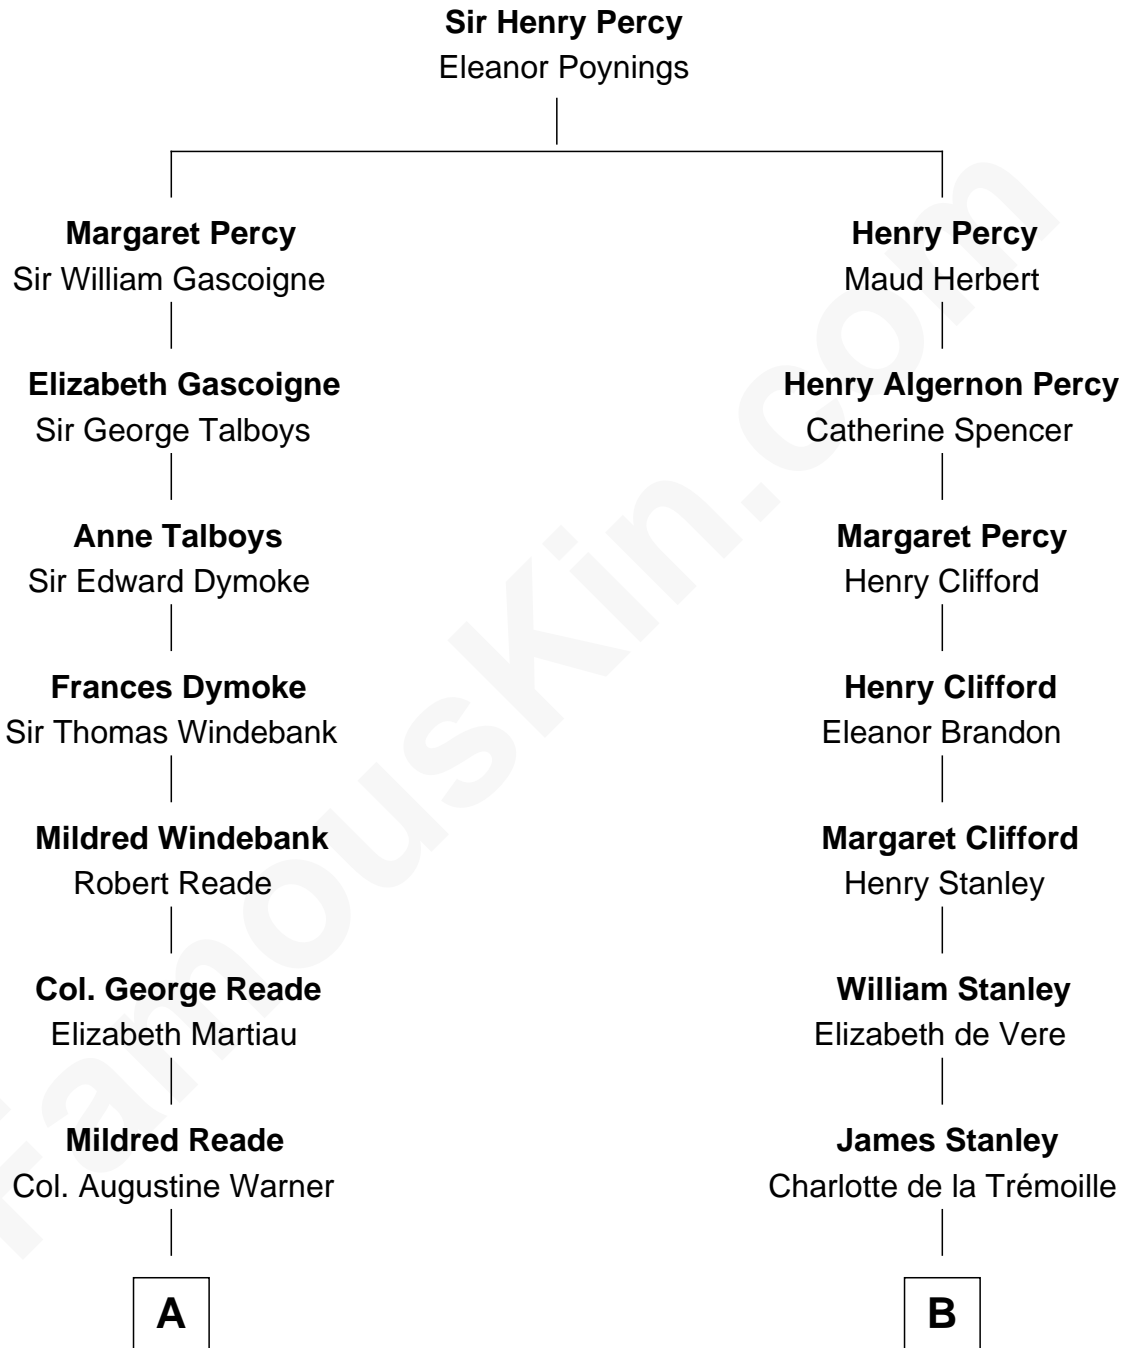

FamousKin.com

Relationship Chart of

Queen Elizabeth II

Queen of the United Kingdom

16th cousin 3 times removed of

Cara Delevingne

Fashion Model and Movie Actress

C

Jane Armyne Sheffield
Sir Jocelyn Edward Greville Stevens

Pandora Anne Stevens
Charles Hamar Delevingne

Cara Delevingne
Model and Actress

FamousKin.com