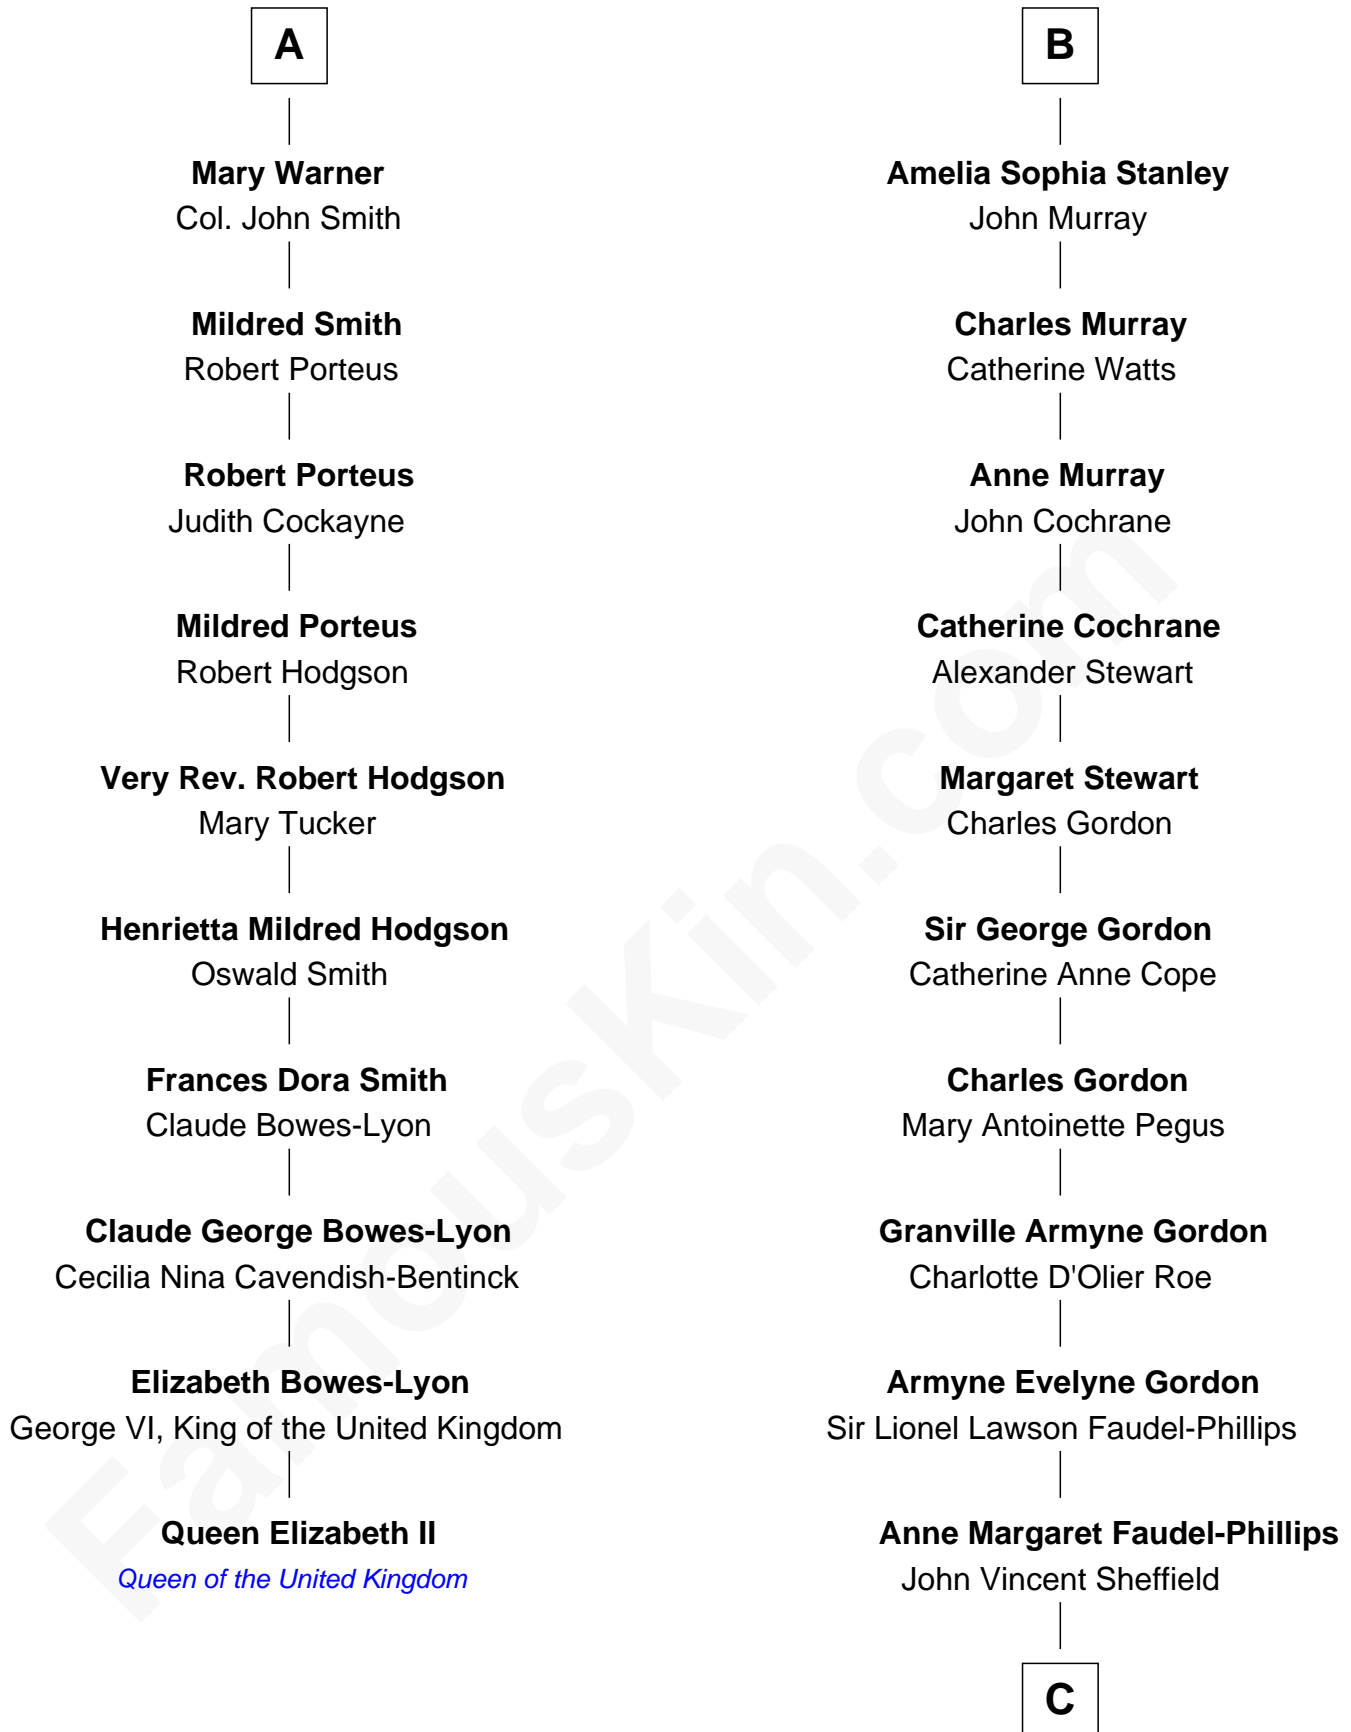

FamousKin.com

Relationship Chart of

Queen Elizabeth II

Queen of the United Kingdom

16th cousin 3 times removed of

Cara Delevingne

Fashion Model and Movie Actress

C

Jane Armyne Sheffield
Sir Jocelyn Edward Greville Stevens

Pandora Anne Stevens
Charles Hamar Delevingne

Cara Delevingne
Model and Actress

FamousKin.com