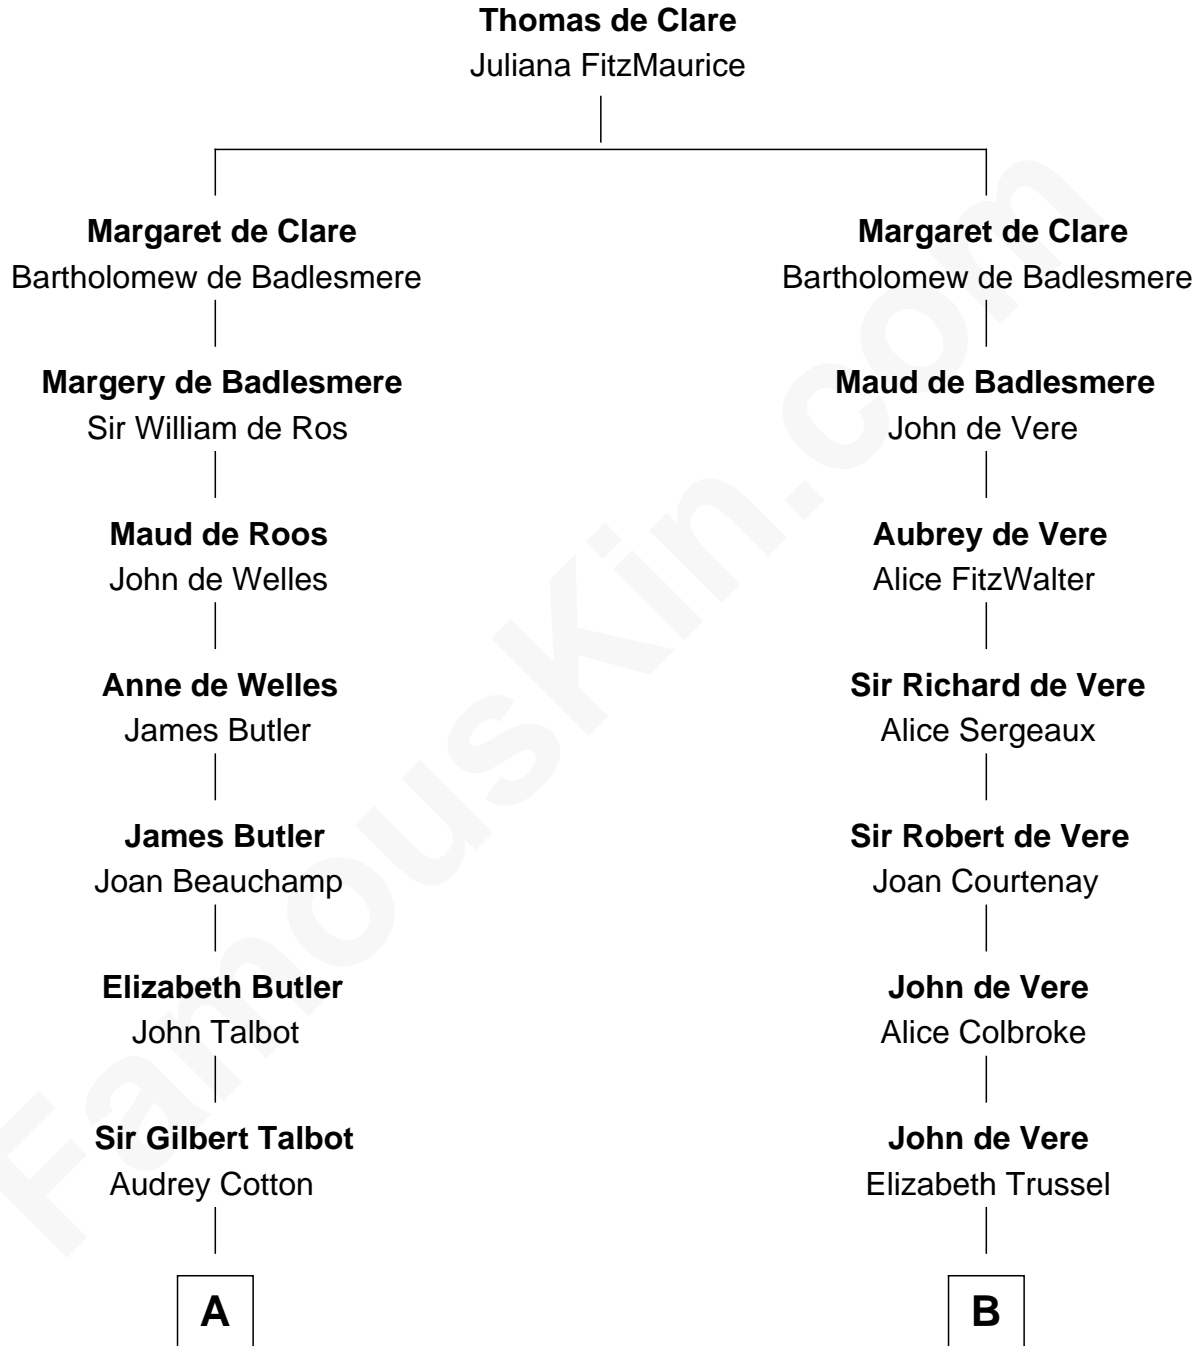

FamousKin.com

Relationship Chart of

Queen Elizabeth II

Queen of the United Kingdom

20th cousin 1 time removed of

Cara Delevingne

Fashion Model and Movie Actress

C

Claude Bowes-Lyon
Frances Dora Smith

Claude George Bowes-Lyon
Cecilia Nina Cavendish-Bentinck

Elizabeth Bowes-Lyon
George VI, King of the United Kingdom

Queen Elizabeth II
Queen of the United Kingdom

D

Sir Berkeley Digby George Sheffield
Julia Mary de Tuyll van Serooskerken