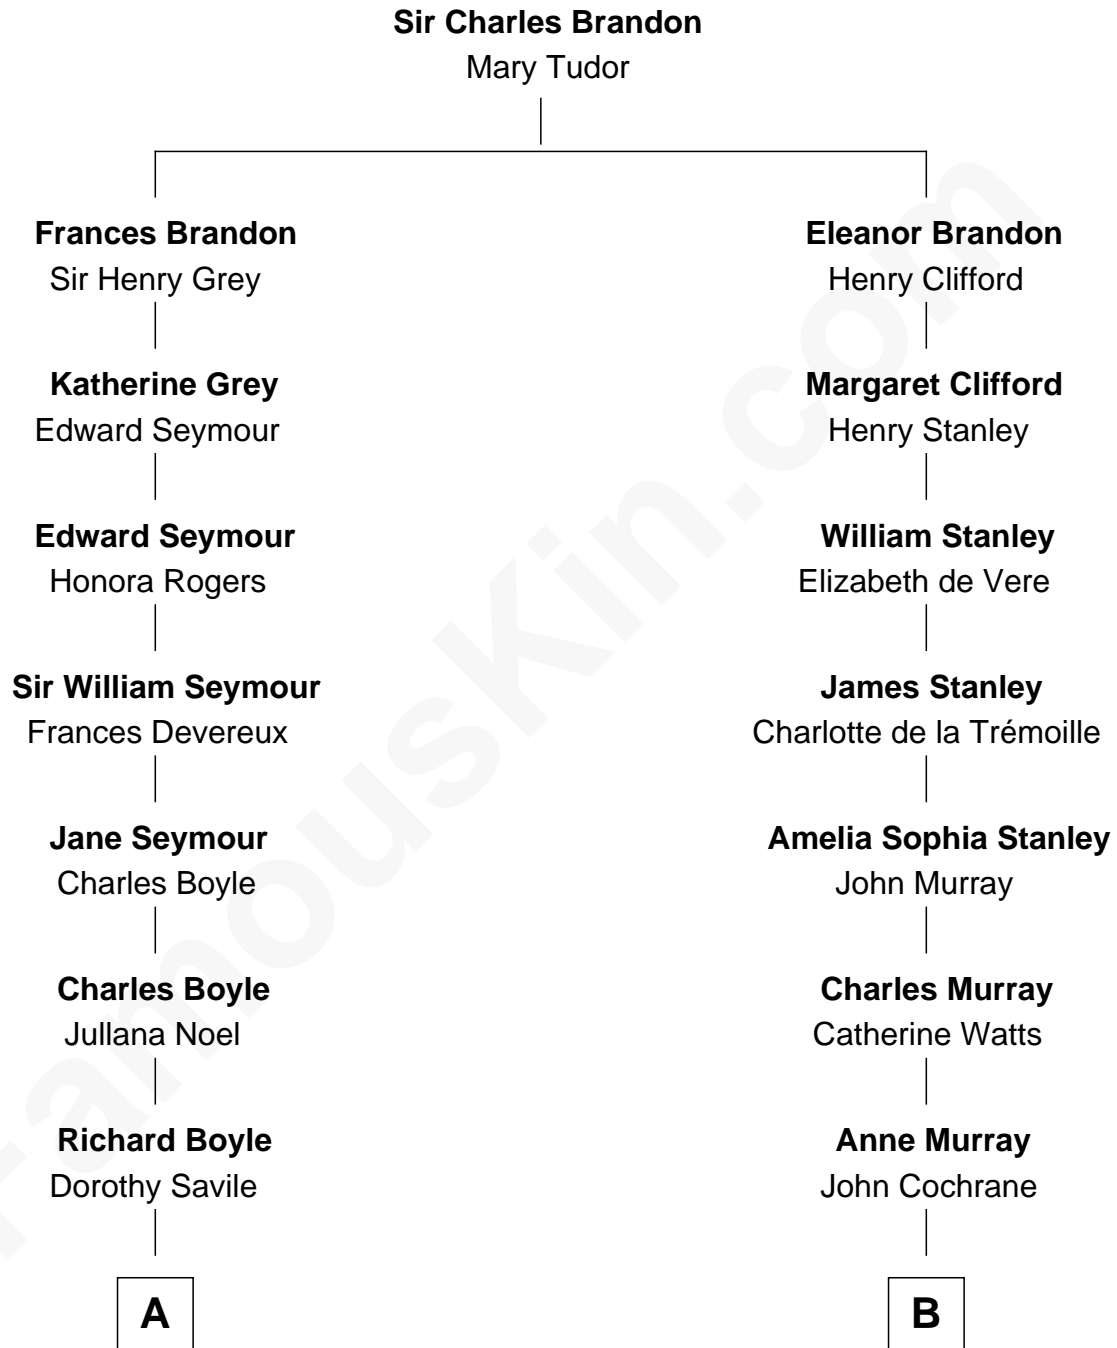

FamousKin.com

Relationship Chart of

Queen Elizabeth II

Queen of the United Kingdom

13th cousin 3 times removed of

Cara Delevingne

Fashion Model and Movie Actress

A

Charlotte Elizabeth Boyle

Sir William Cavendish

Dorothy Cavendish

William Henry Bentinck

Charles Augustus Cavendish-Bentinck

Anne Wellesley

Rev. Charles William Cavendish-Bentinck

Caroline Louisa Burnaby