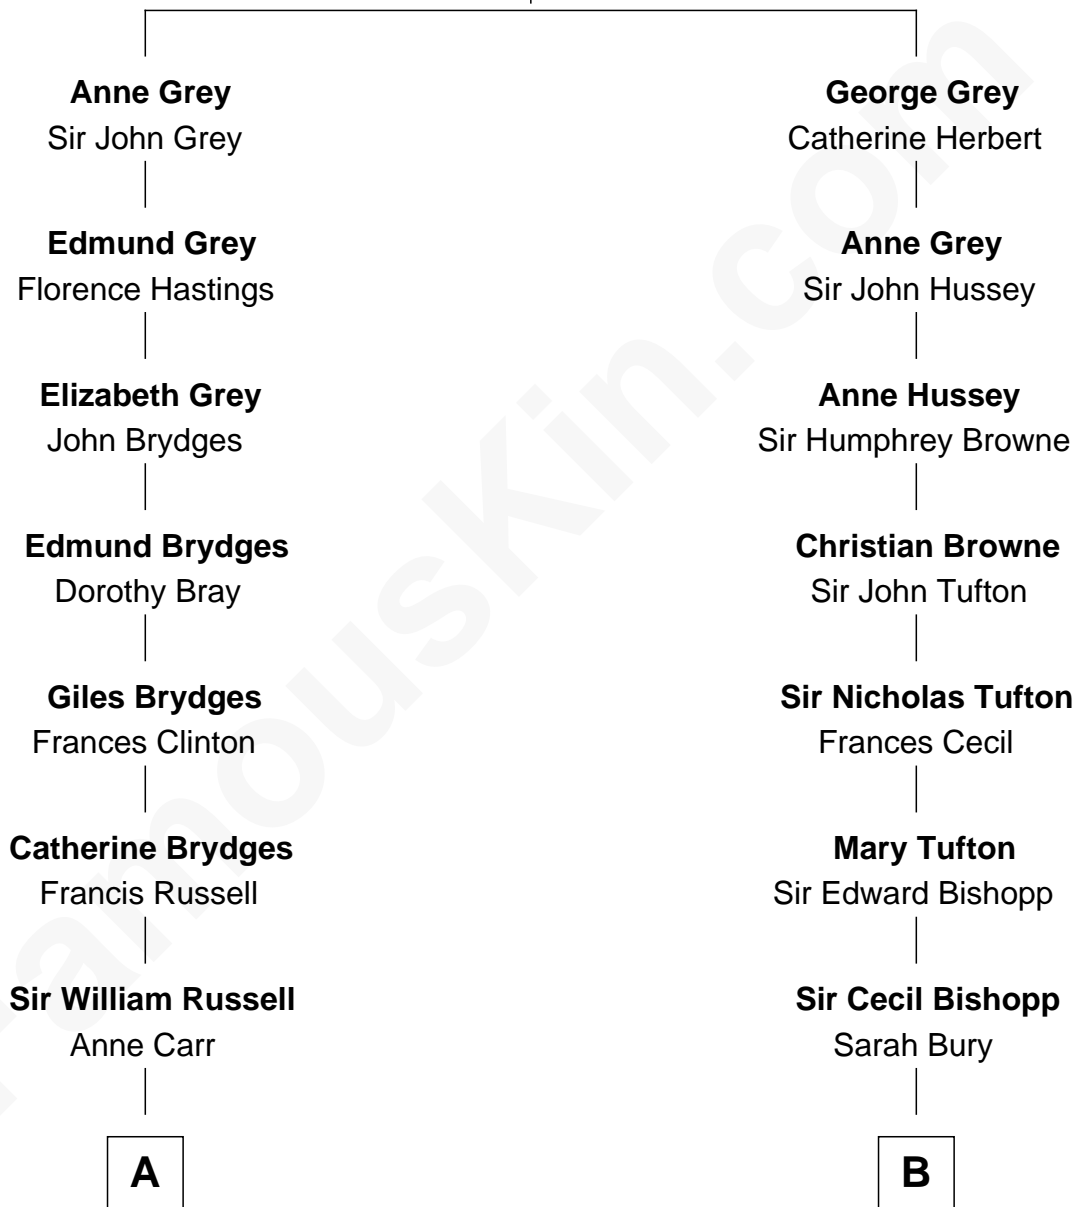

# FamousKin.com Relationship Chart of

**Queen Elizabeth II**

*Queen of the United Kingdom*

16th cousin 1 time removed of

**Cara Delevingne**

*Fashion Model and Movie Actress*

**Sir Edmund Grey**

Katherine Percy

**A**

**William Russell**  
Rachel Wriothesley

**Rachel Russell**  
Sir William Cavendish

**Sir William Cavendish**  
Catherine Hoskins

**Sir William Cavendish**  
Charlotte Elizabeth Boyle

**Dorothy Cavendish**  
William Henry Bentinck

**Charles Augustus Cavendish-Bentinck**  
Anne Wellesley

**Rev. Charles William Cavendish-Bentinck**  
Caroline Louisa Burnaby

**Cecilia Nina Cavendish-Bentinck**  
Claude George Bowes-Lyon

**Elizabeth Bowes-Lyon**  
George VI, King of the United Kingdom