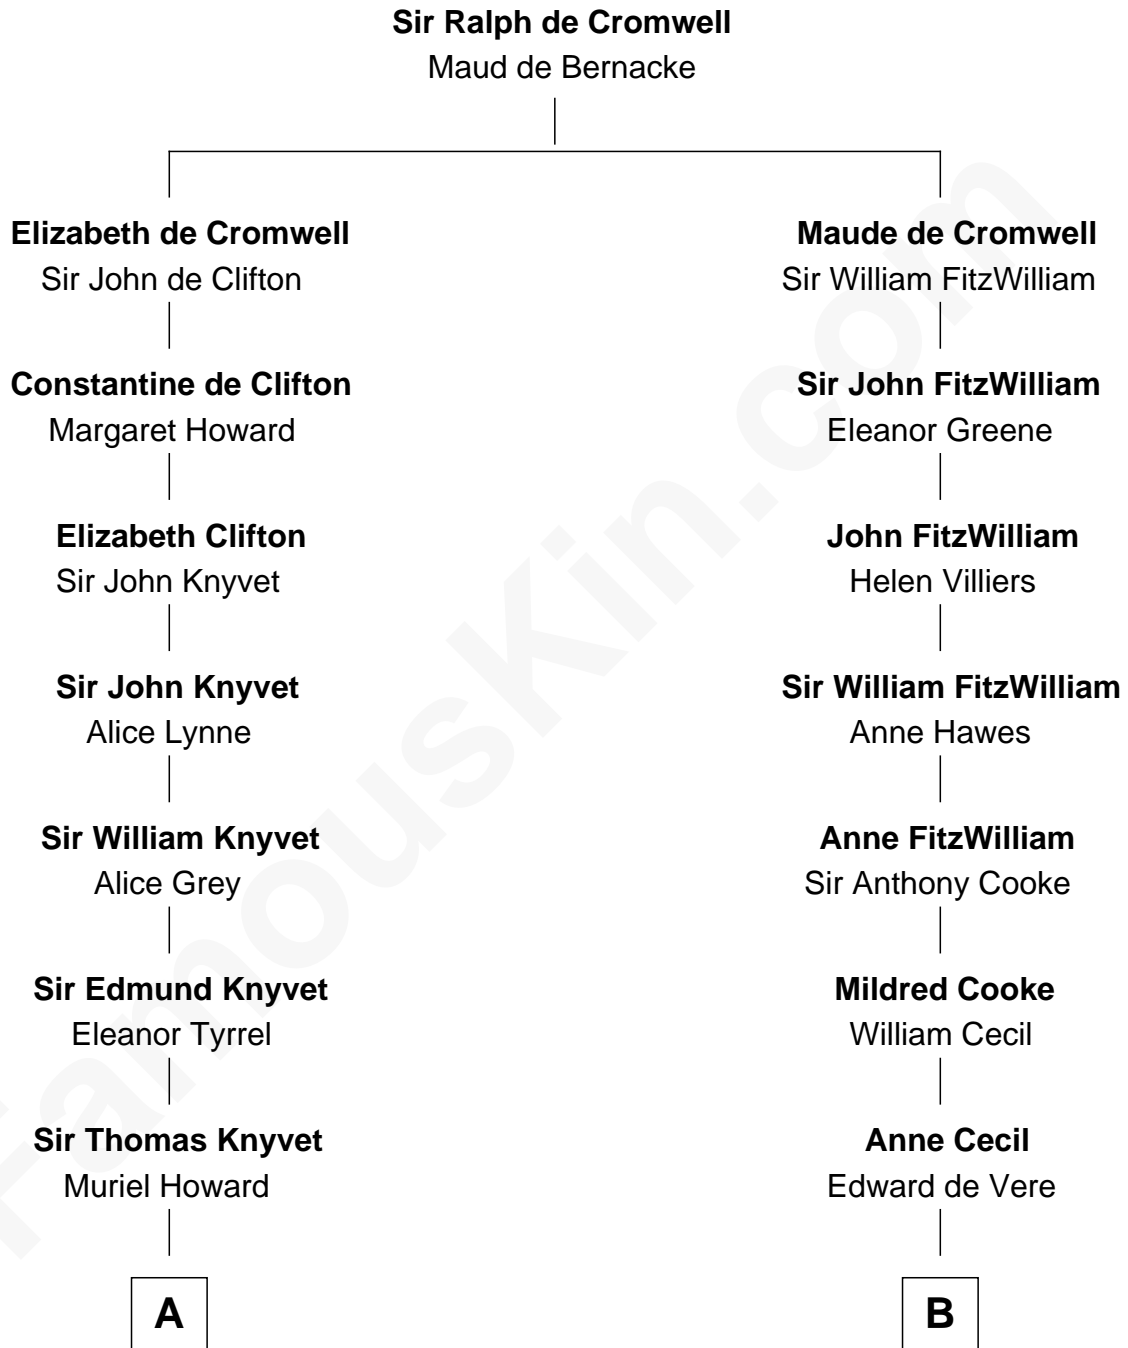

# FamousKin.com Relationship Chart of

**Queen Elizabeth II**

*Queen of the United Kingdom*

21st cousin of

**Cara Delevingne**

*Fashion Model and Movie Actress*

**C**

**Charles Augustus Cavendish-Bentinck**

Anne Wellesley

**Rev. Charles William Cavendish-Bentinck**

Caroline Louisa Burnaby

**Cecilia Nina Cavendish-Bentinck**

Claude George Bowes-Lyon

**Elizabeth Bowes-Lyon**

George VI, King of the United Kingdom