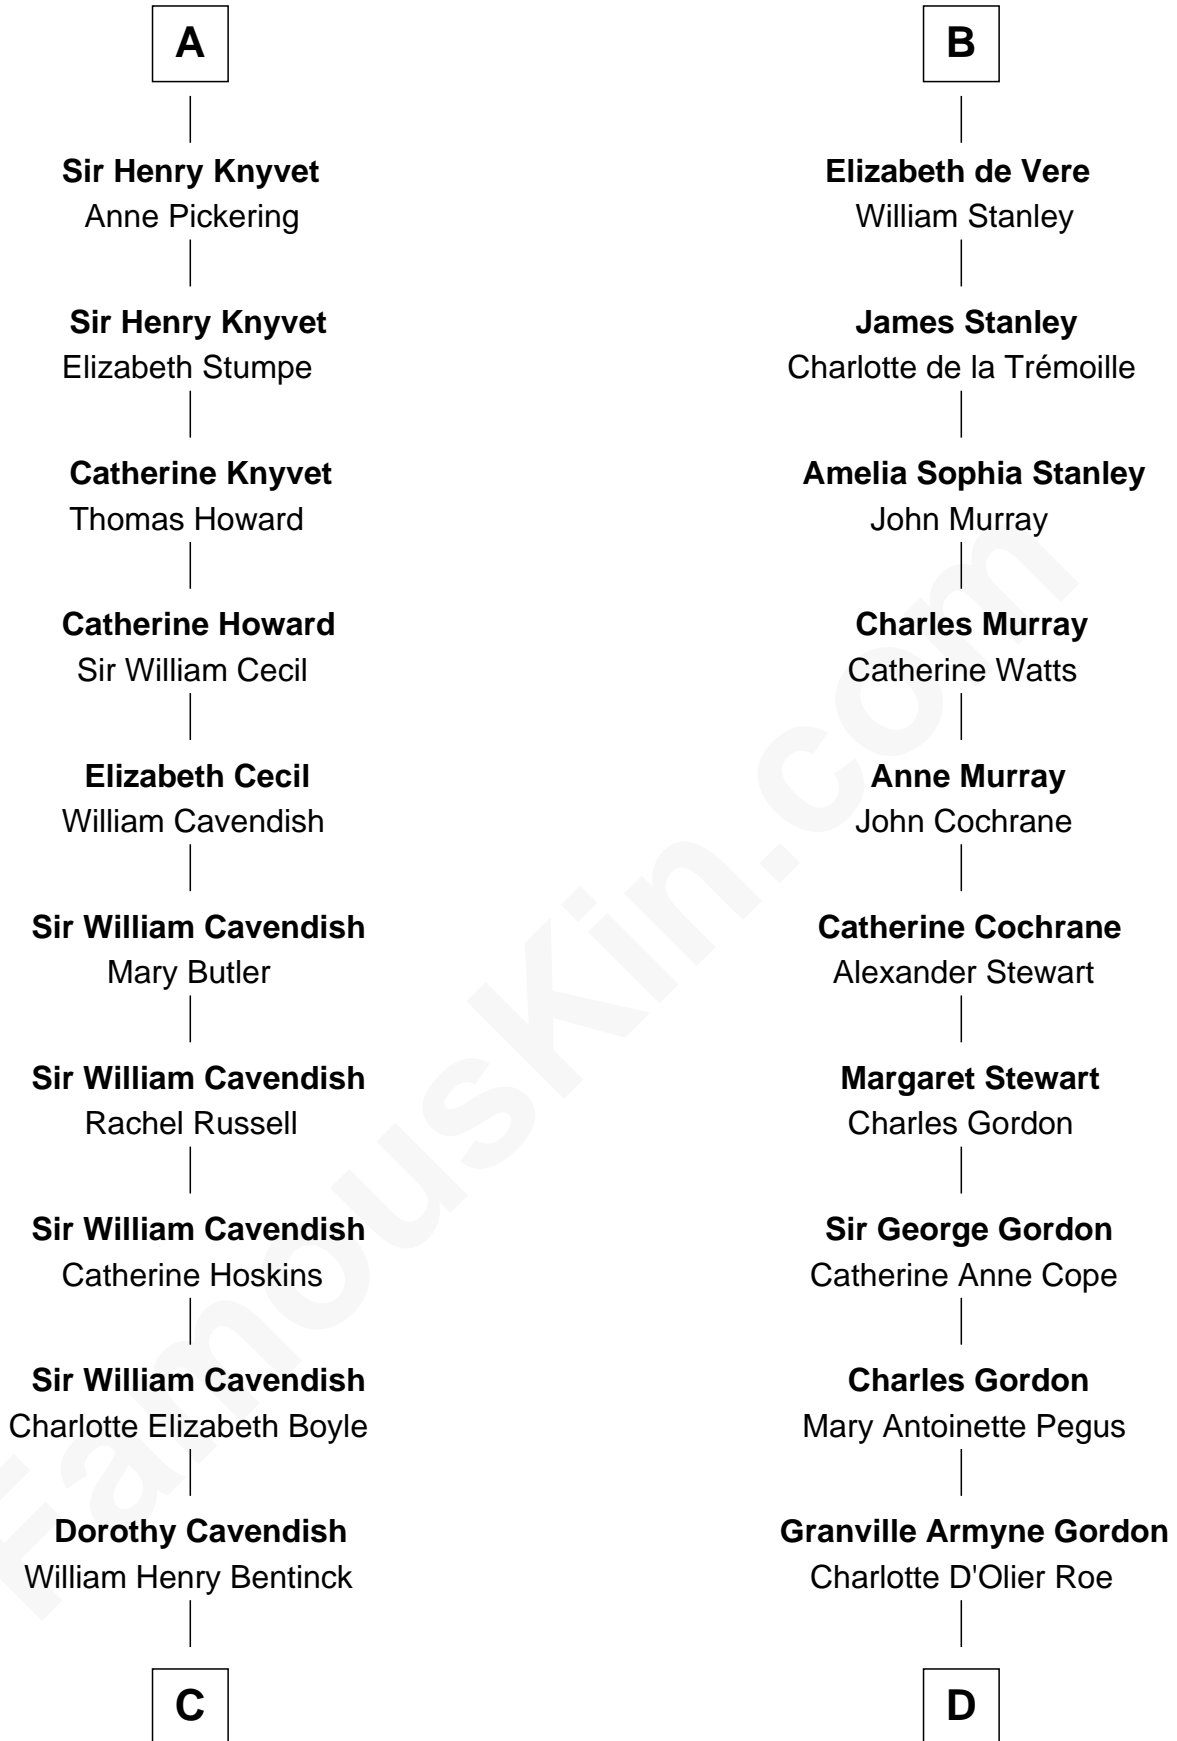

# FamousKin.com Relationship Chart of

**Queen Elizabeth II**

*Queen of the United Kingdom*

21st cousin of

**Cara Delevingne**

*Fashion Model and Movie Actress*

**C**

**Charles Augustus Cavendish-Bentinck**

Anne Wellesley

**Rev. Charles William Cavendish-Bentinck**

Caroline Louisa Burnaby

**Cecilia Nina Cavendish-Bentinck**

Claude George Bowes-Lyon

**Elizabeth Bowes-Lyon**

George VI, King of the United Kingdom