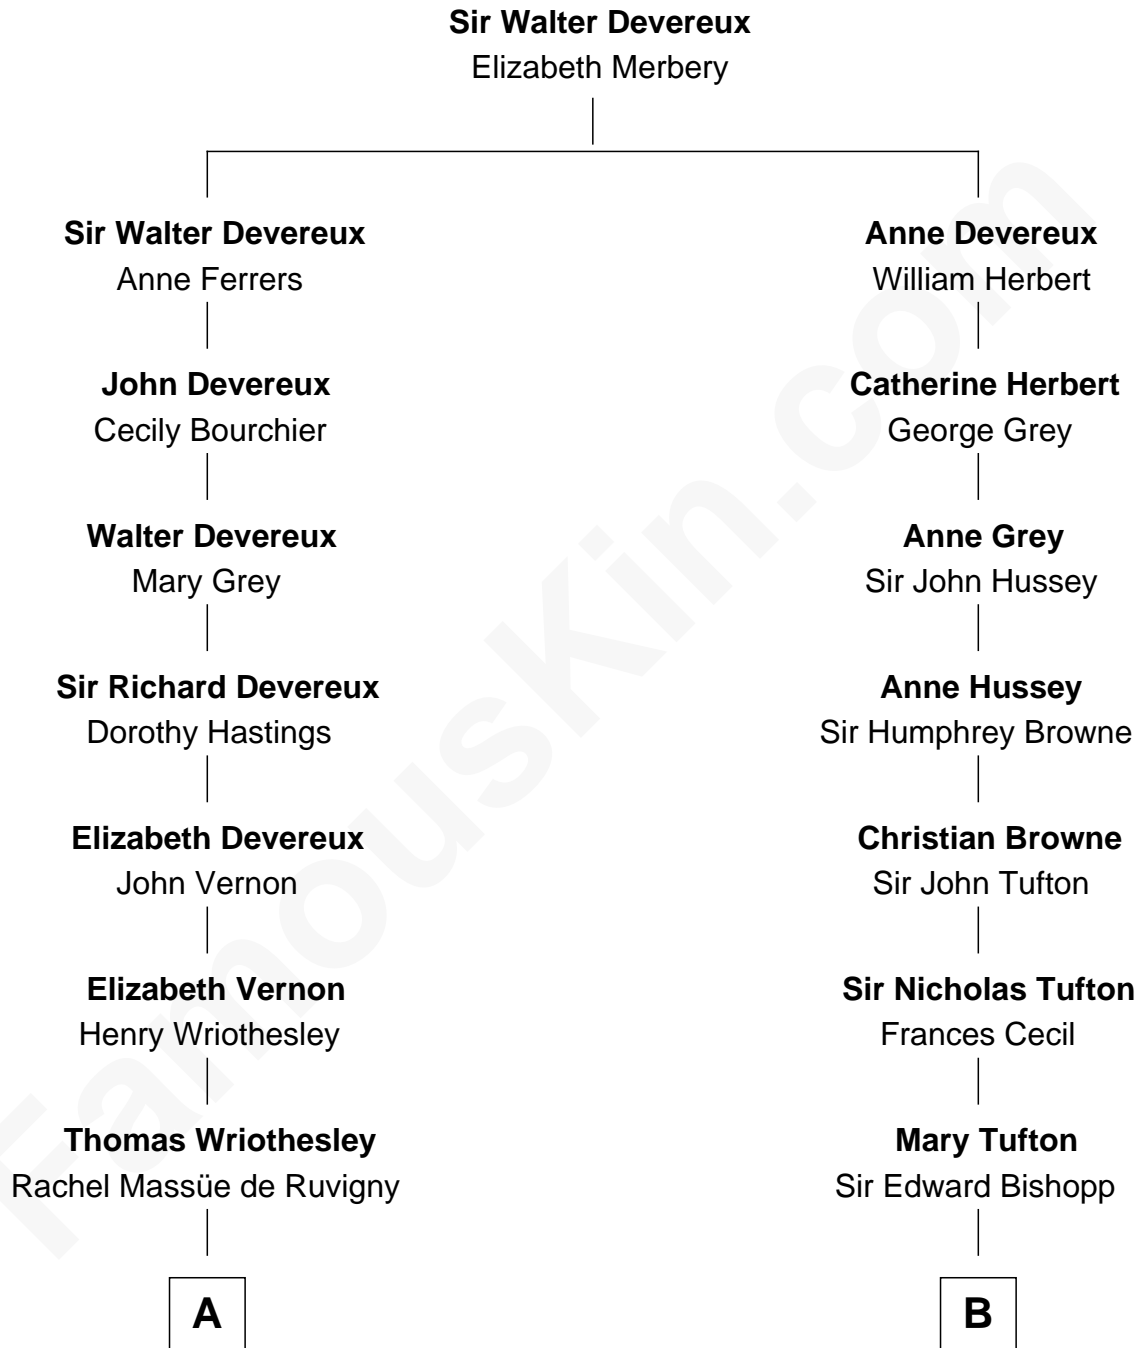

## Relationship Chart of

### Queen Elizabeth II

*Queen of the United Kingdom*

16th cousin 2 times removed of

### Cara Delevingne

*Fashion Model and Movie Actress*

**Pandora Anne Stevens**  
Charles Hamar Delevingne

**Cara Delevingne**  
*Model and Actress*

FamousKin.com