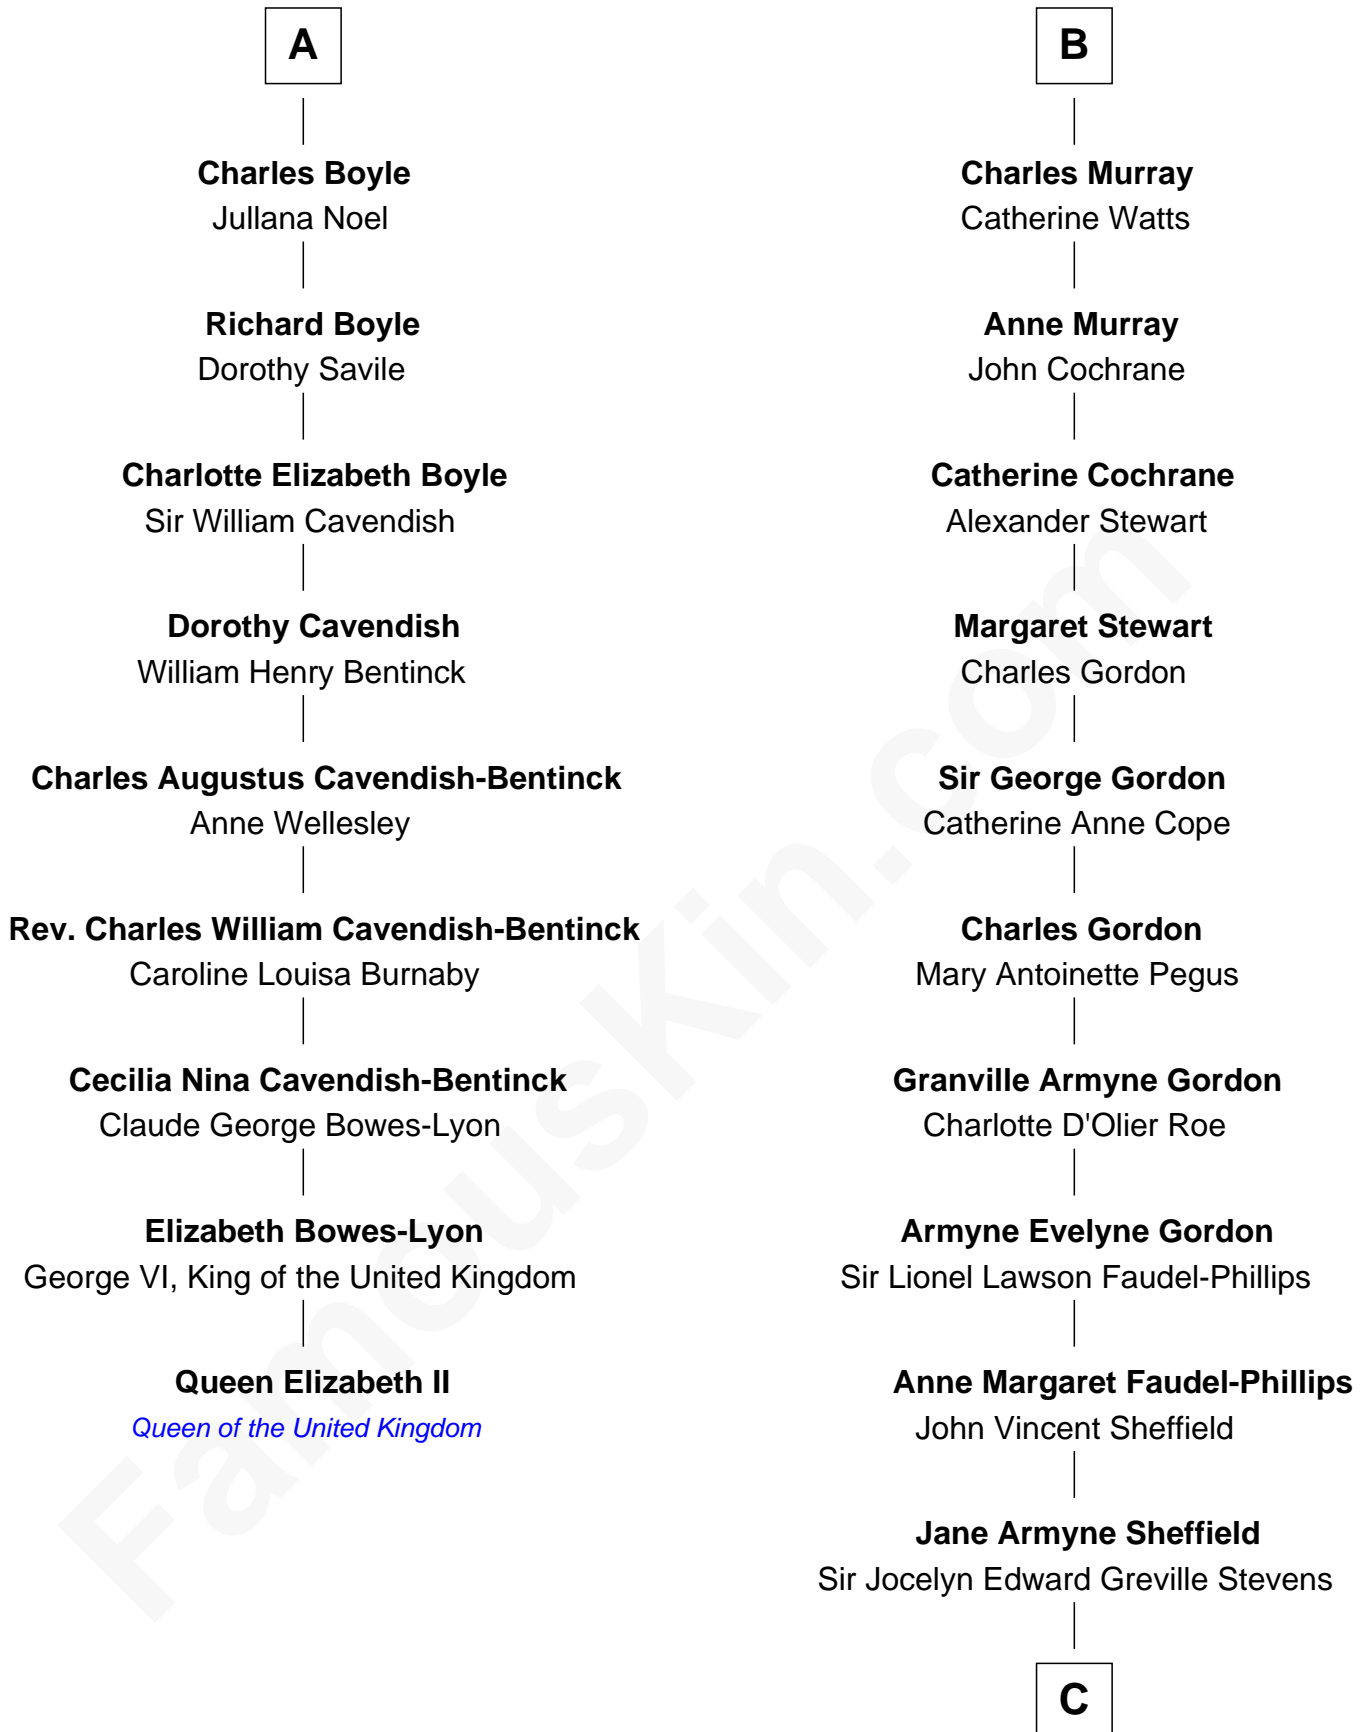

FamousKin.com

Relationship Chart of

Queen Elizabeth II

Queen of the United Kingdom

15th cousin 3 times removed of

Cara Delevingne

Fashion Model and Movie Actress

Pandora Anne Stevens
Charles Hamar Delevingne