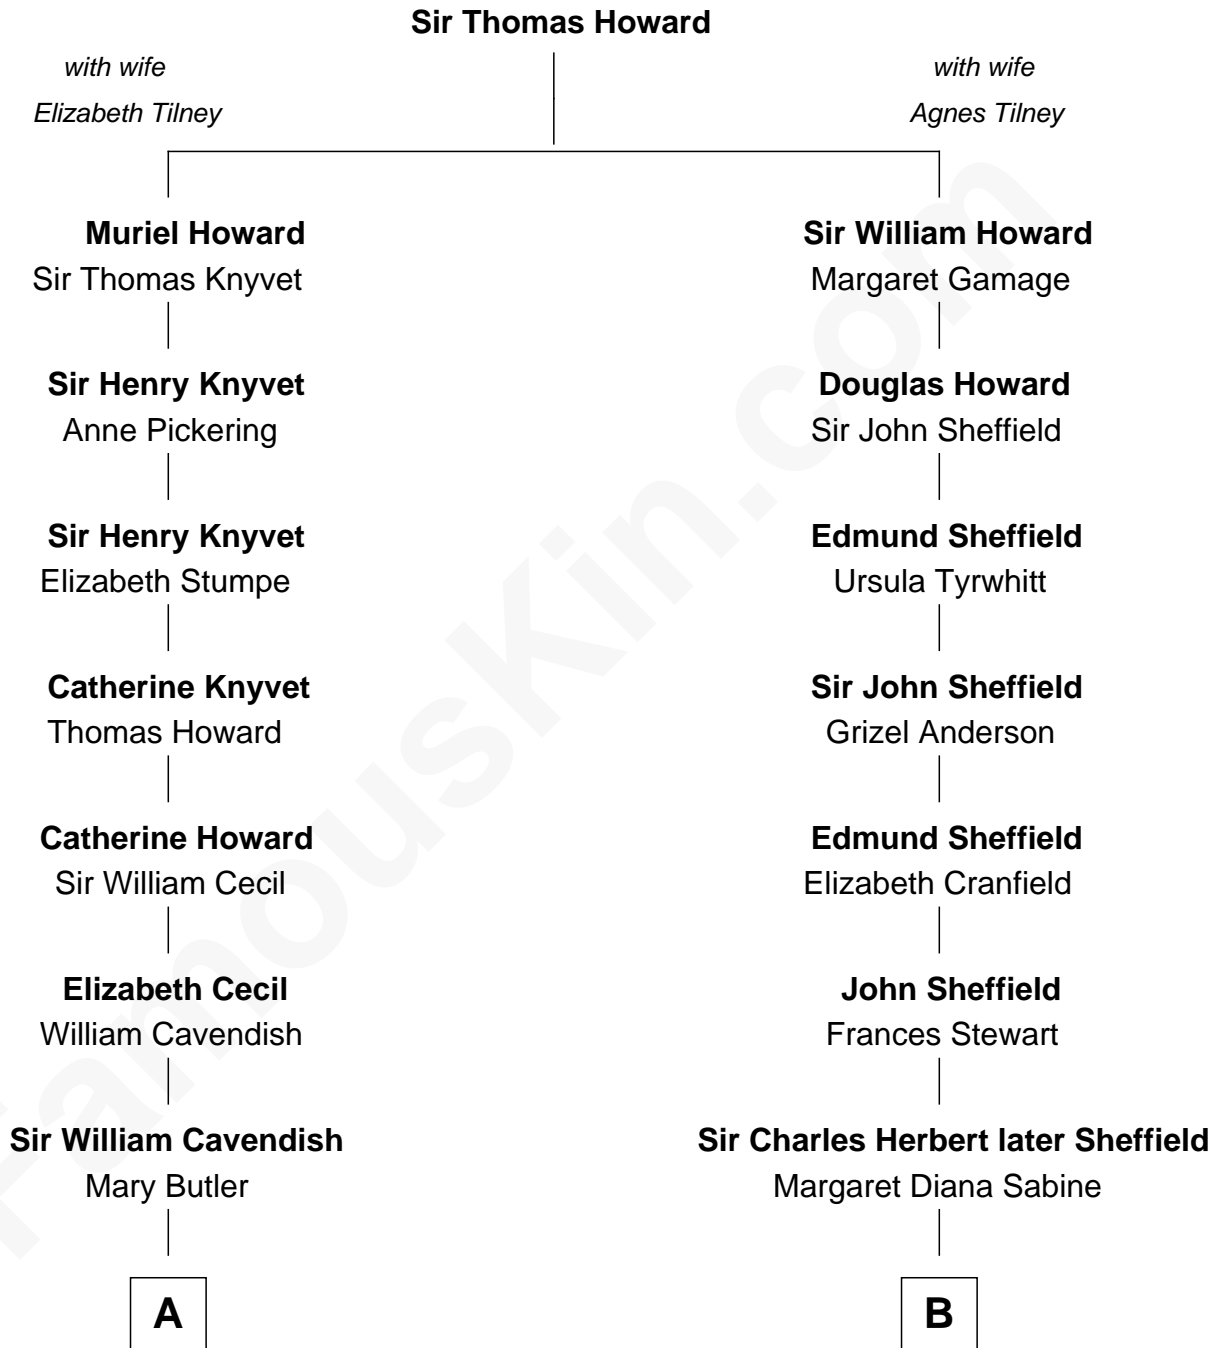

# FamousKin.com Relationship Chart of

**Queen Elizabeth II**

*Queen of the United Kingdom*

14th cousin 1 time removed of

**Cara Delevingne**

*Fashion Model and Movie Actress*

**A**

**Sir William Cavendish**

Rachel Russell

**Sir William Cavendish**

Catherine Hoskins

**Sir William Cavendish**

Charlotte Elizabeth Boyle

**Dorothy Cavendish**

William Henry Bentinck

**Charles Augustus Cavendish-Bentinck**

Anne Wellesley

**Rev. Charles William Cavendish-Bentinck**

Caroline Louisa Burnaby

**Cecilia Nina Cavendish-Bentinck**

Claude George Bowes-Lyon

**Elizabeth Bowes-Lyon**

George VI, King of the United Kingdom