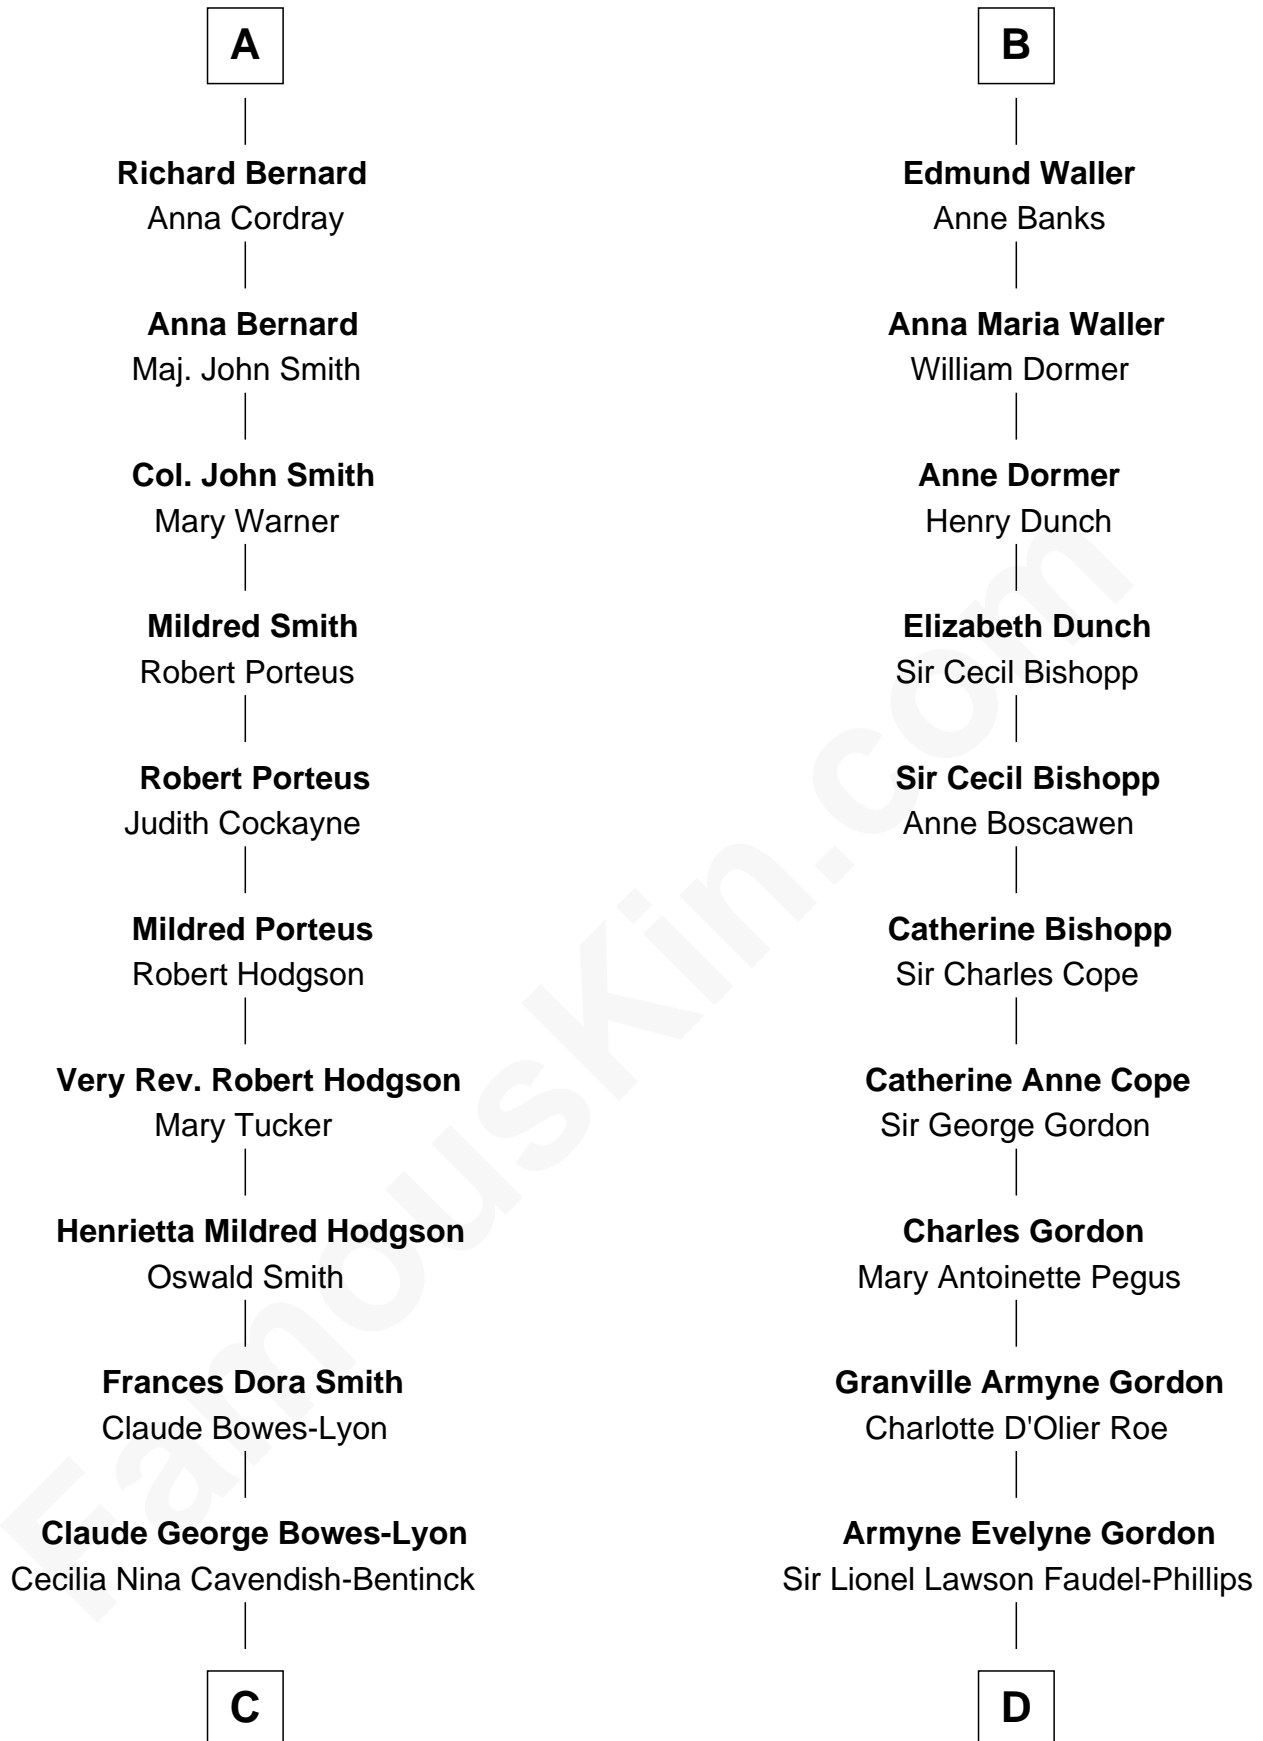

### Cara Delevingne

*Fashion Model and Movie Actress*

**Stephen le Scrope**

Margery de Welles

**John le Scrope**  
Elizabeth Chaworth

**Elizabeth le Scrope**  
Sir Henry le Scrope

**Margaret Scrope**  
John Bernard

**Sir Henry Ferrers**  
Margaret Heckstall

**Sir Edward Ferrers**  
Constance Brome

**Elizabeth Ferrers**  
John Hampden

**Griffith Hampden**  
Anne Cave

**Anne Hampden**  
Robert Waller

**B**

**C**

**Elizabeth Bowes-Lyon**  
George VI, King of the United Kingdom

**Queen Elizabeth II**  
*Queen of the United Kingdom*

**D**

**Anne Margaret Faudel-Phillips**  
John Vincent Sheffield

**Jane Armyne Sheffield**  
Sir Jocelyn Edward Greville Stevens

**Pandora Anne Stevens**  
Charles Hamar Delevingne