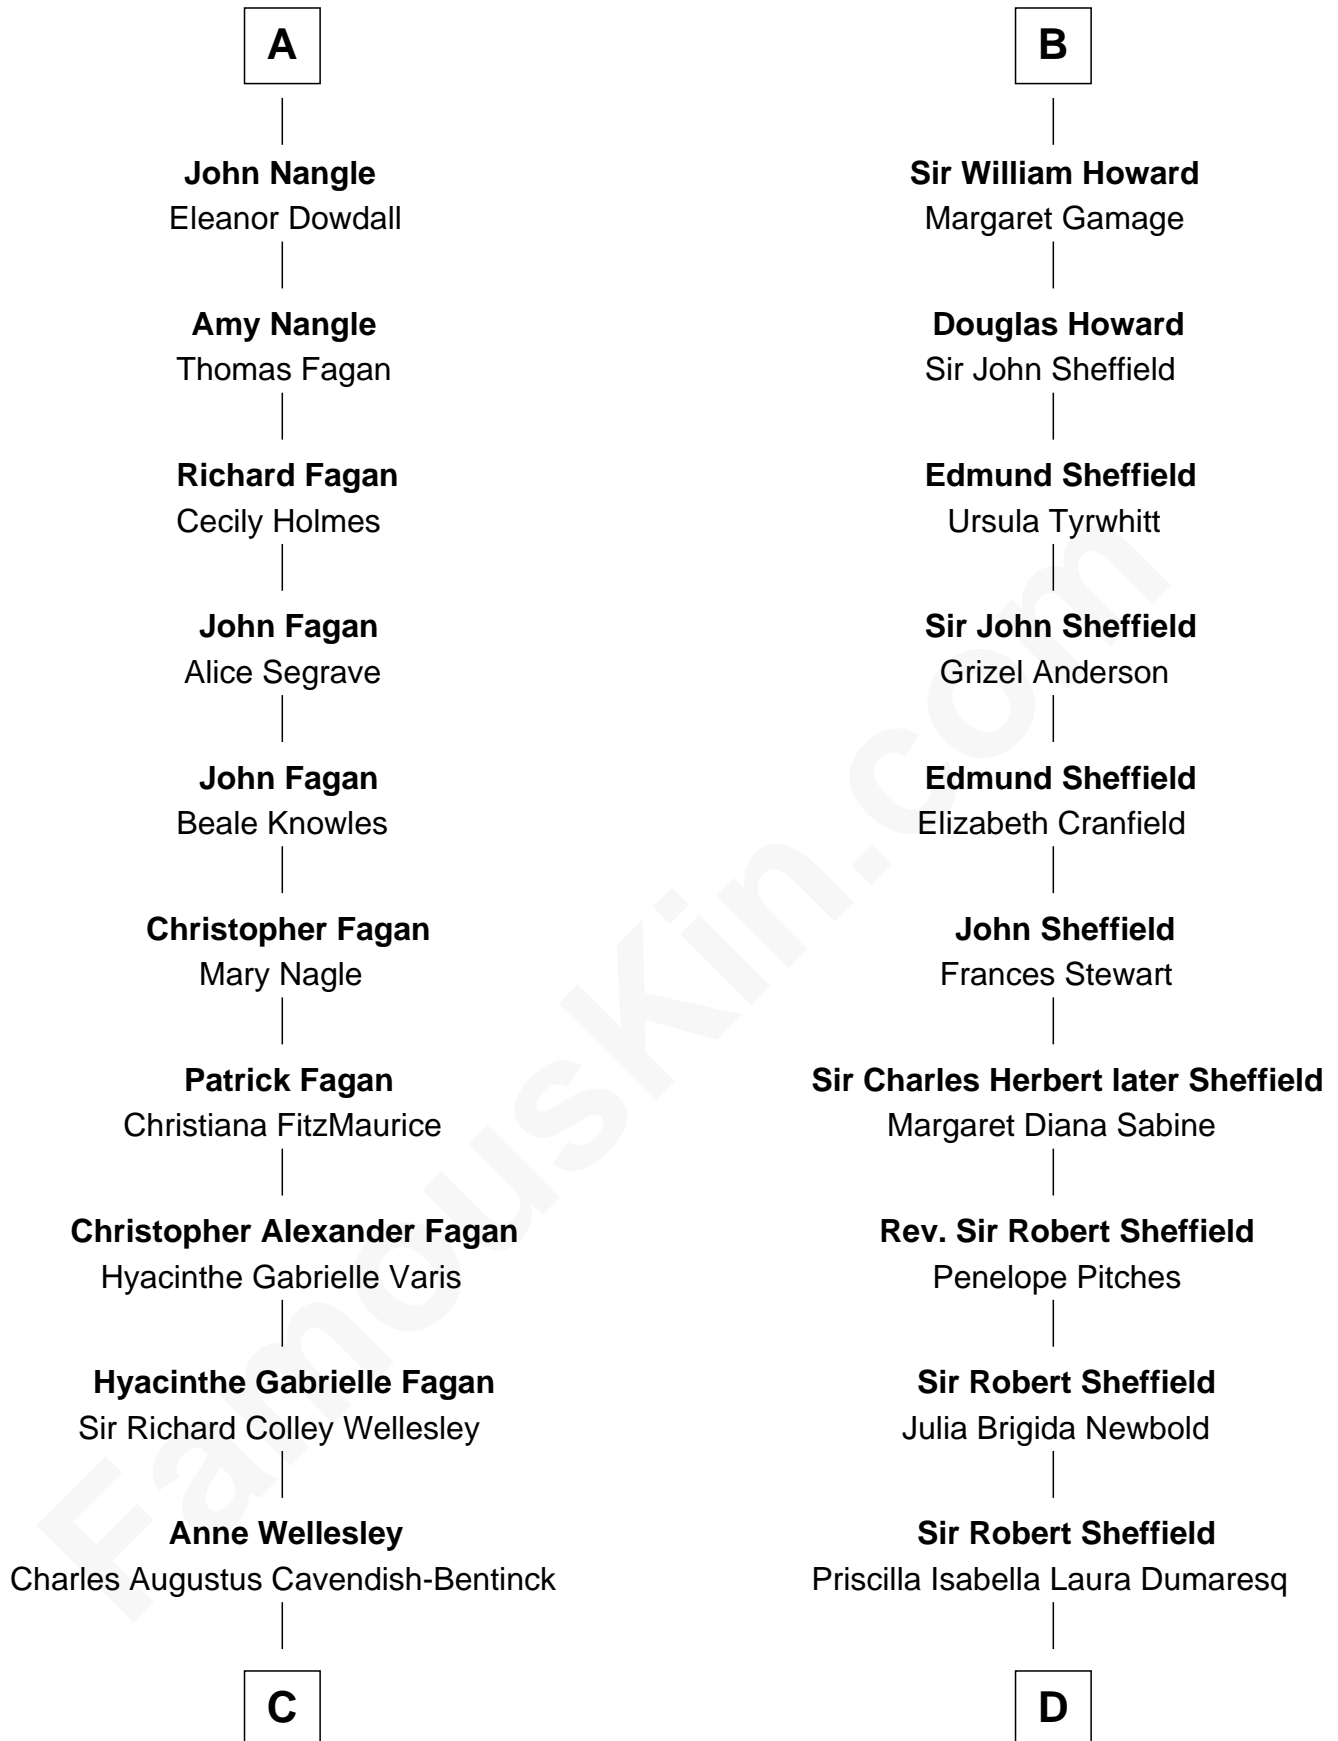

FamousKin.com

Relationship Chart of

Queen Elizabeth II

Queen of the United Kingdom

20th cousin 1 time removed of

Cara Delevingne

Fashion Model and Movie Actress

Sir Roger de Hales

Alice Skogan

C

Rev. Charles William Cavendish-Bentinck

Caroline Louisa Burnaby

Cecilia Nina Cavendish-Bentinck

Claude George Bowes-Lyon

Elizabeth Bowes-Lyon

George VI, King of the United Kingdom

Queen Elizabeth II

Queen of the United Kingdom

D

Sir Berkeley Digby George Sheffield

Julia Mary de Tuyll van Serooskerken

John Vincent Sheffield

Anne Margaret Faudel-Phillips

Jane Armyne Sheffield