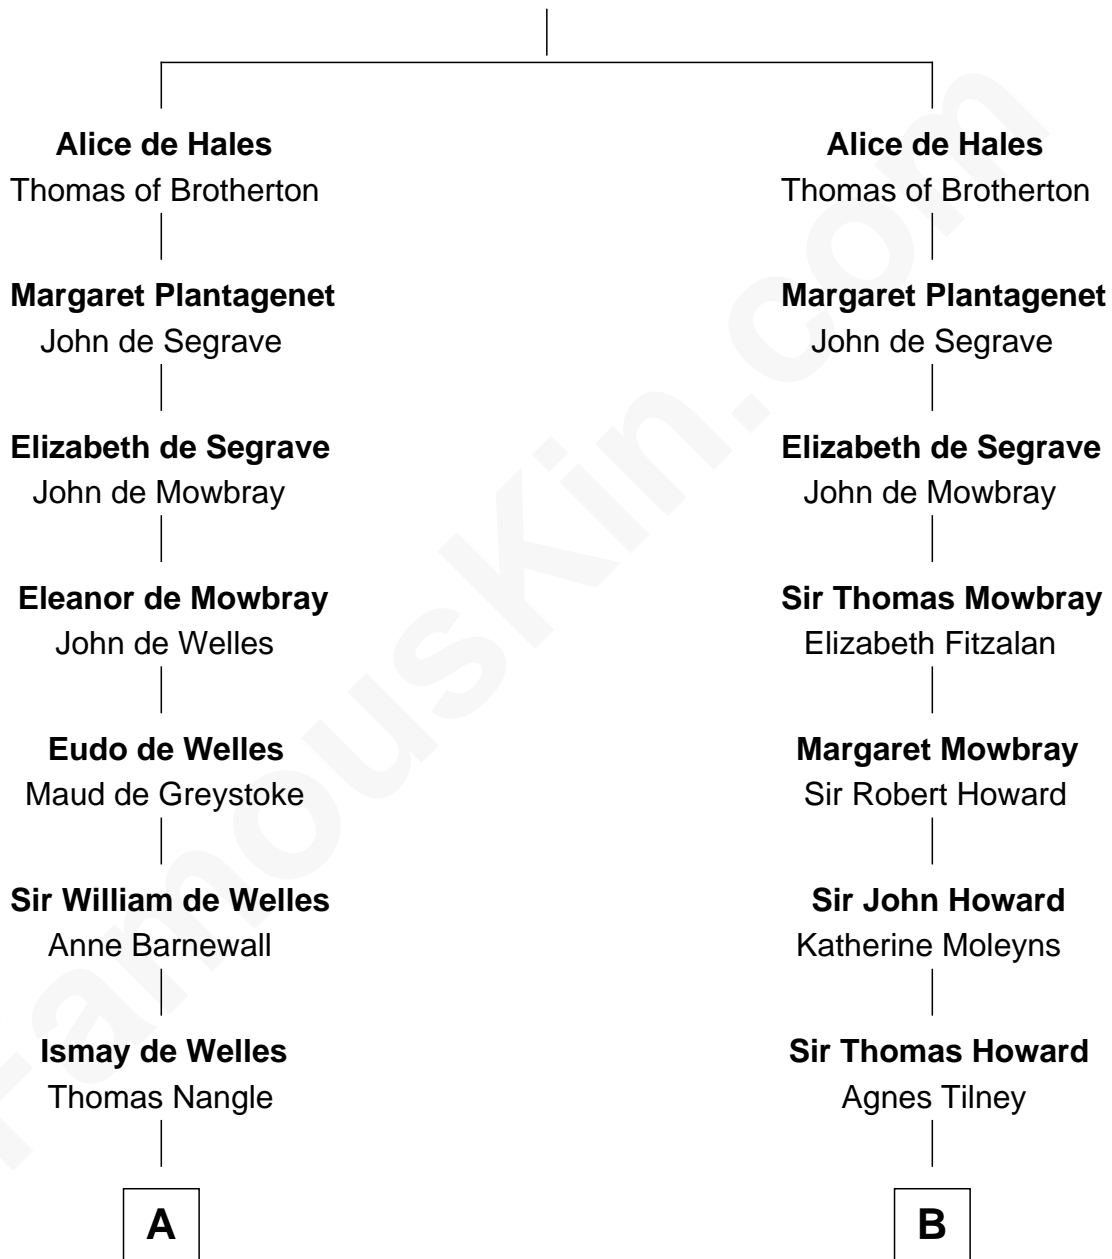

FamousKin.com

Relationship Chart of

Queen Elizabeth II

Queen of the United Kingdom

20th cousin 1 time removed of

Cara Delevingne

Fashion Model and Movie Actress

Sir Roger de Hales

Alice Skogan

C

Rev. Charles William Cavendish-Bentinck

Caroline Louisa Burnaby

Cecilia Nina Cavendish-Bentinck

Claude George Bowes-Lyon

Elizabeth Bowes-Lyon

George VI, King of the United Kingdom

Queen Elizabeth II

Queen of the United Kingdom

D

Sir Berkeley Digby George Sheffield

Julia Mary de Tuyll van Serooskerken

John Vincent Sheffield

Anne Margaret Faudel-Phillips

Jane Armyne Sheffield