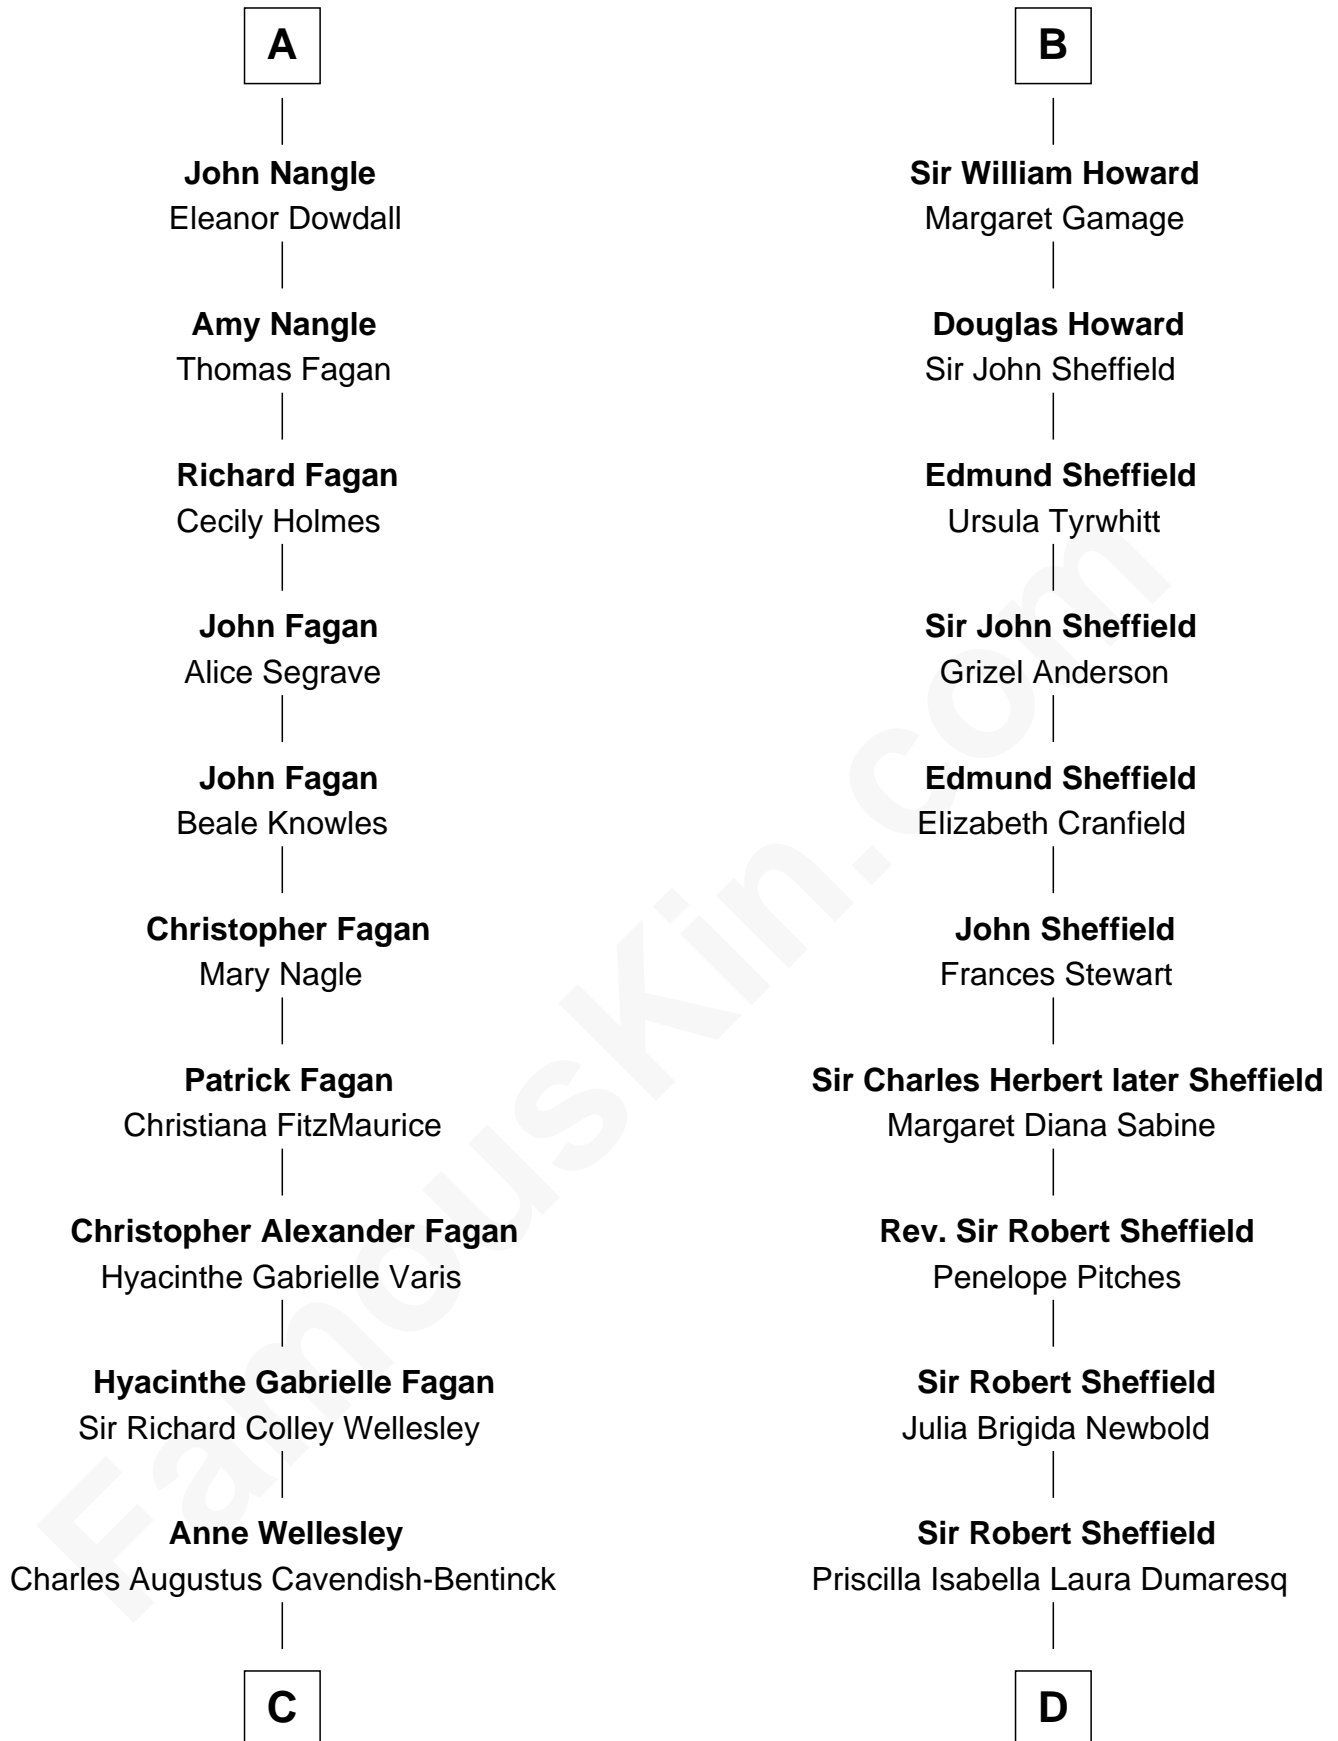

FamousKin.com Relationship Chart of

Queen Elizabeth II

Queen of the United Kingdom

20th cousin 1 time removed of

Cara Delevingne

Fashion Model and Movie Actress

William de Braiose

C

Rev. Charles William Cavendish-Bentinck

Caroline Louisa Burnaby

Cecilia Nina Cavendish-Bentinck

Claude George Bowes-Lyon

Elizabeth Bowes-Lyon

George VI, King of the United Kingdom

Queen Elizabeth II

Queen of the United Kingdom