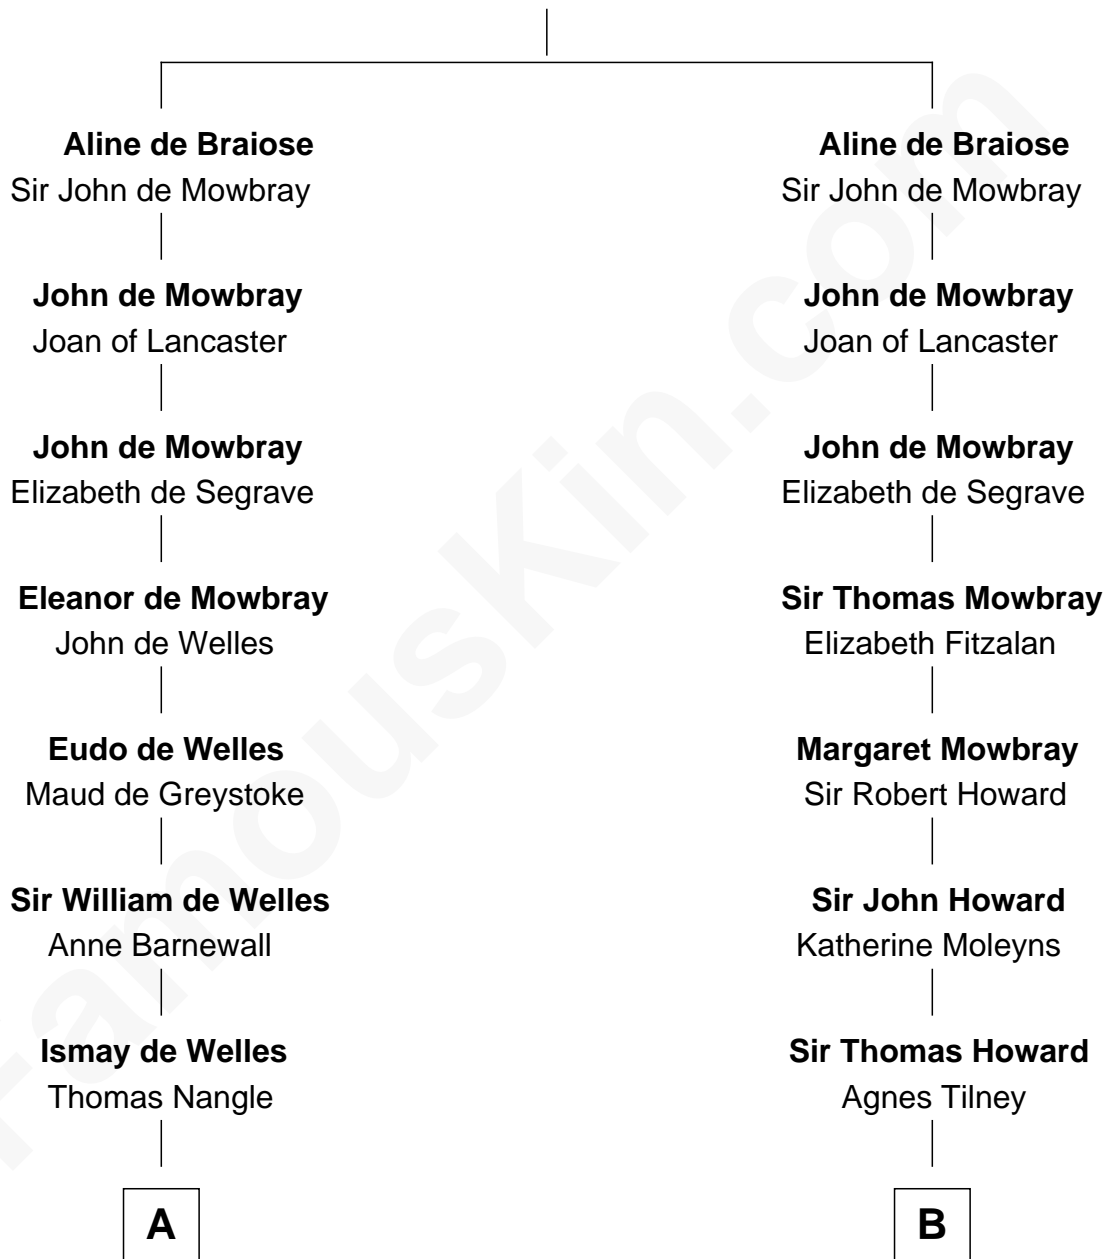

FamousKin.com Relationship Chart of

Queen Elizabeth II

Queen of the United Kingdom

20th cousin 1 time removed of

Cara Delevingne

Fashion Model and Movie Actress

William de Braiose

C

Rev. Charles William Cavendish-Bentinck

Caroline Louisa Burnaby

Cecilia Nina Cavendish-Bentinck

Claude George Bowes-Lyon

Elizabeth Bowes-Lyon

George VI, King of the United Kingdom

Queen Elizabeth II

Queen of the United Kingdom

D

Sir Berkeley Digby George Sheffield

Julia Mary de Tuyll van Serooskerken

John Vincent Sheffield

Anne Margaret Faudel-Phillips

Jane Armyne Sheffield

Sir Jocelyn Edward Greville Stevens

Pandora Anne Stevens