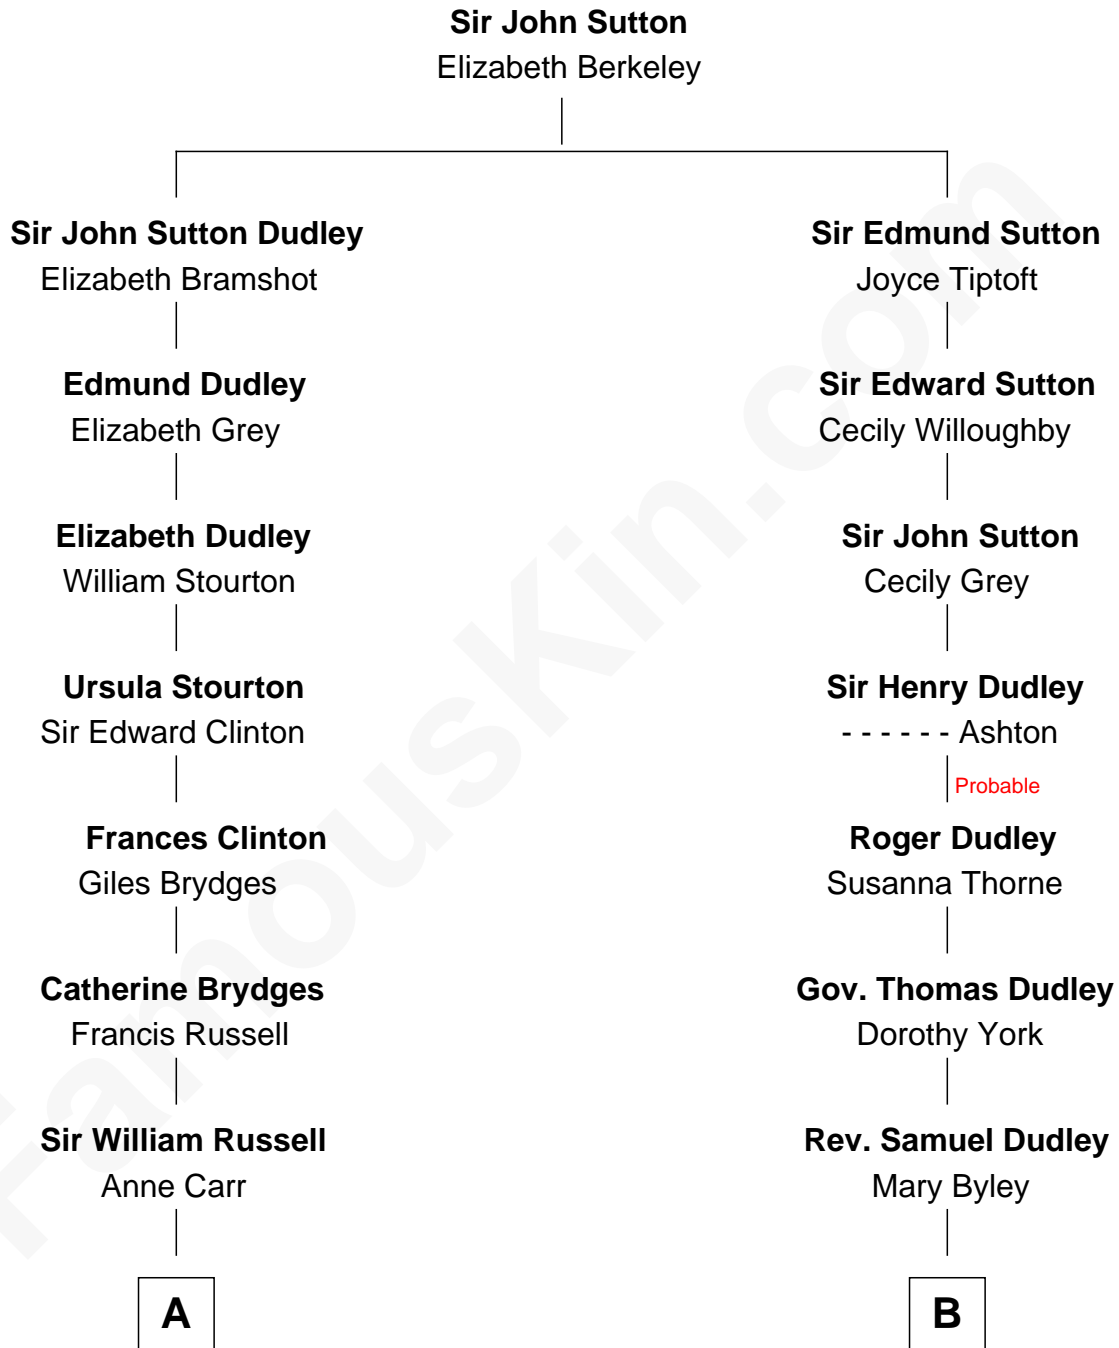

FamousKin.com

Relationship Chart of

Queen Elizabeth II

Queen of the United Kingdom

14th cousin 2 times removed of

Dr. H. H. Holmes

Serial Killer aka "Devil in the White City"

A

William Russell
Rachel Wriothesley

Rachel Russell
Sir William Cavendish

Sir William Cavendish
Catherine Hoskins

Sir William Cavendish
Charlotte Elizabeth Boyle

Dorothy Cavendish
William Henry Bentinck

Charles Augustus Cavendish-Bentinck
Anne Wellesley