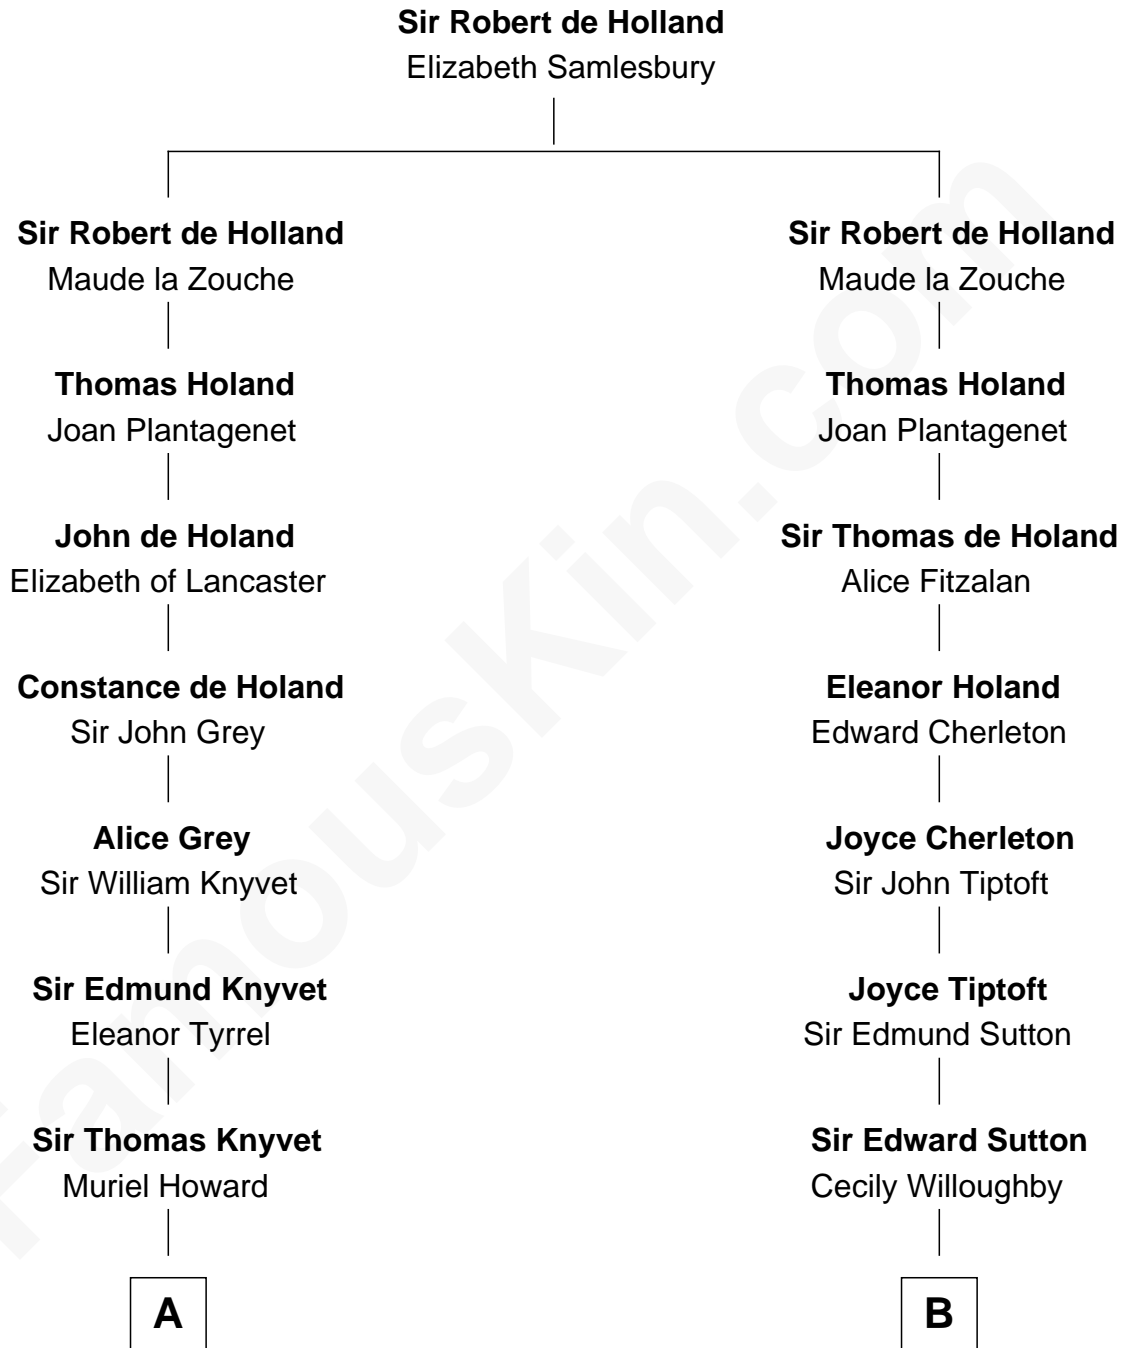

## Relationship Chart of

### Queen Elizabeth II

Queen of the United Kingdom

19th cousin 2 times removed of

**Dr. H. H. Holmes**

Serial Killer aka "Devil in the White City"

**C**

**Charles Augustus Cavendish-Bentinck**

Anne Wellesley

*Queen of the United Kingdom*

**D**

**Scribner Mudgett**

Nancy Prescott

**Levi Horton Mudgett**

Theodate Page Price

**Dr. H. H. Holmes**

*Serial Killer Dr. H. H. Holmes*