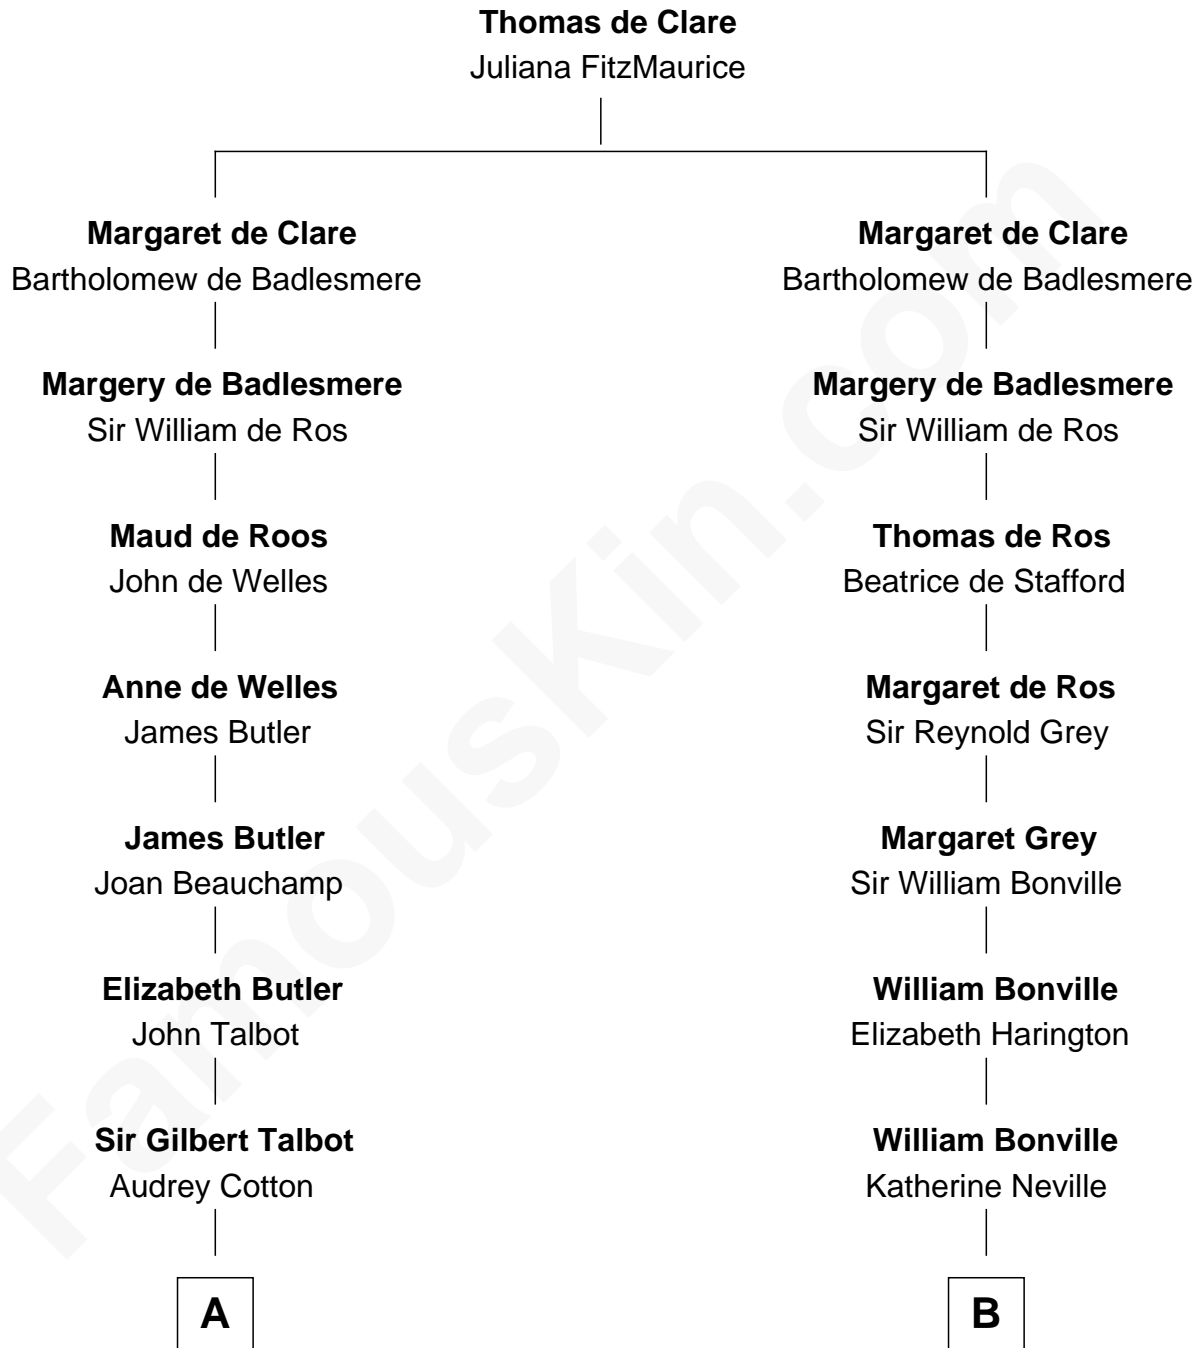

FamousKin.com Relationship Chart of

Queen Elizabeth II

Queen of the United Kingdom

20th cousin of

Dr. H. H. Holmes

Serial Killer aka "Devil in the White City"

C

Claude Bowes-Lyon

Frances Dora Smith

Claude George Bowes-Lyon

Cecilia Nina Cavendish-Bentinck

Elizabeth Bowes-Lyon

George VI, King of the United Kingdom

Queen Elizabeth II

Queen of the United Kingdom

D

Samuel Mudgett

Mary Morrill

Scribner Mudgett

Nancy Prescott

Levi Horton Mudgett

Theodate Page Price

Dr. H. H. Holmes

Serial Killer Dr. H. H. Holmes