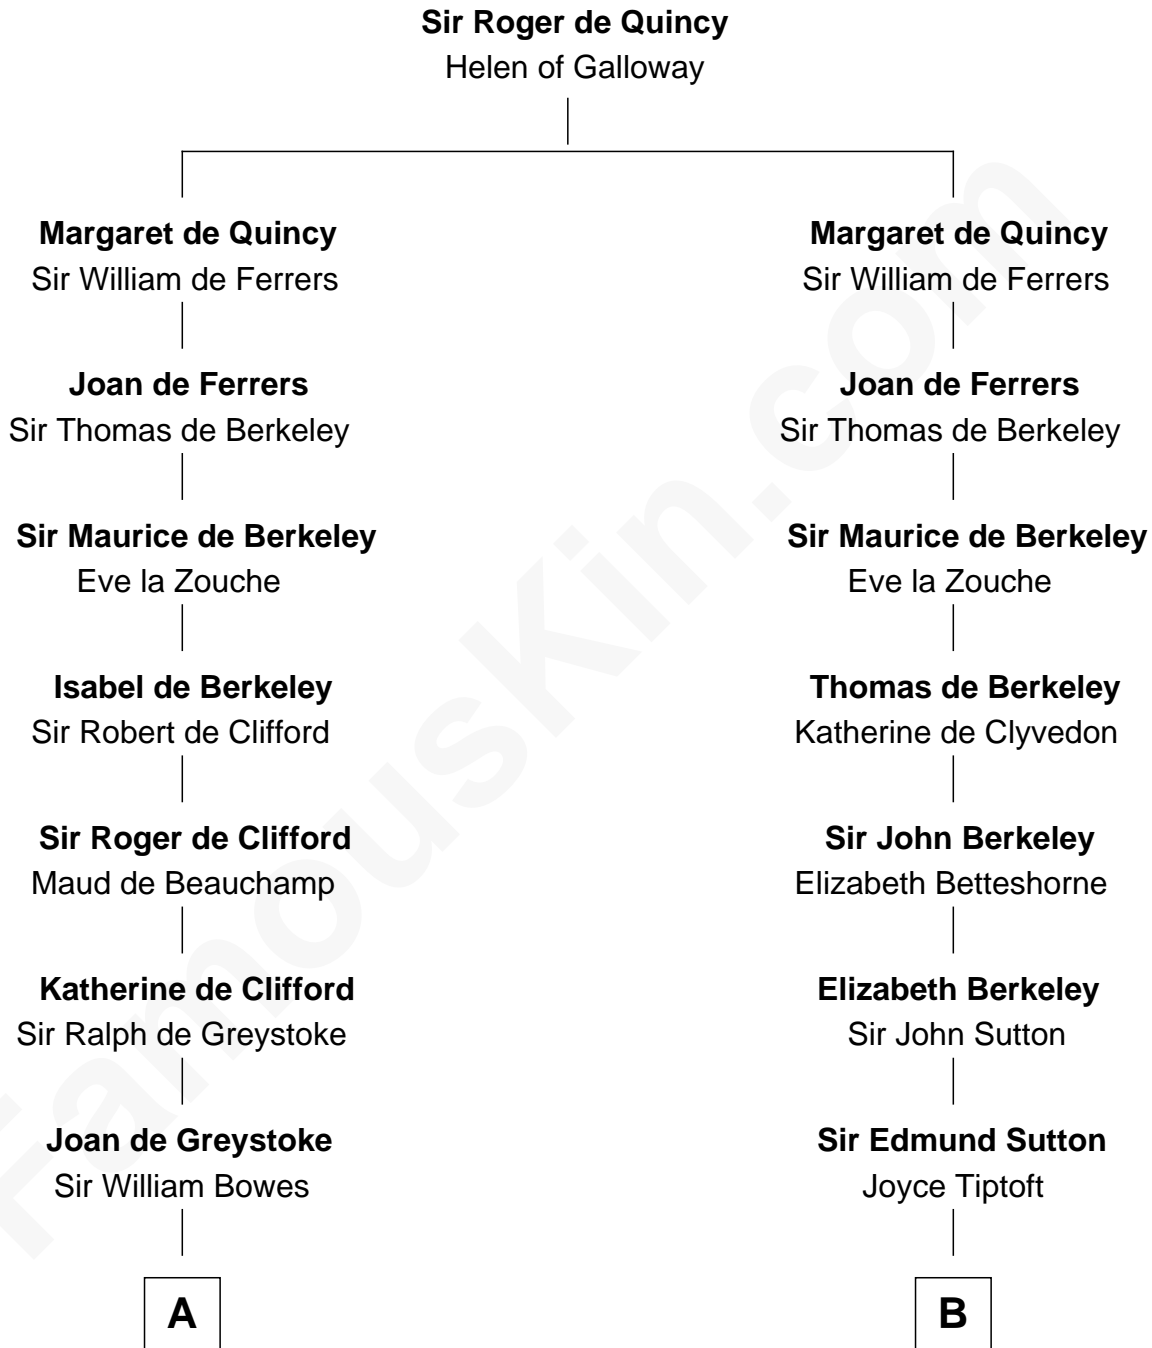

## Relationship Chart of

### Queen Elizabeth II

Queen of the United Kingdom

20th cousin 1 time removed of

**Dr. H. H. Holmes**

Serial Killer aka "Devil in the White City"

**C**

**Thomas George Lyon-Bowes**

Charlotte Grimstead