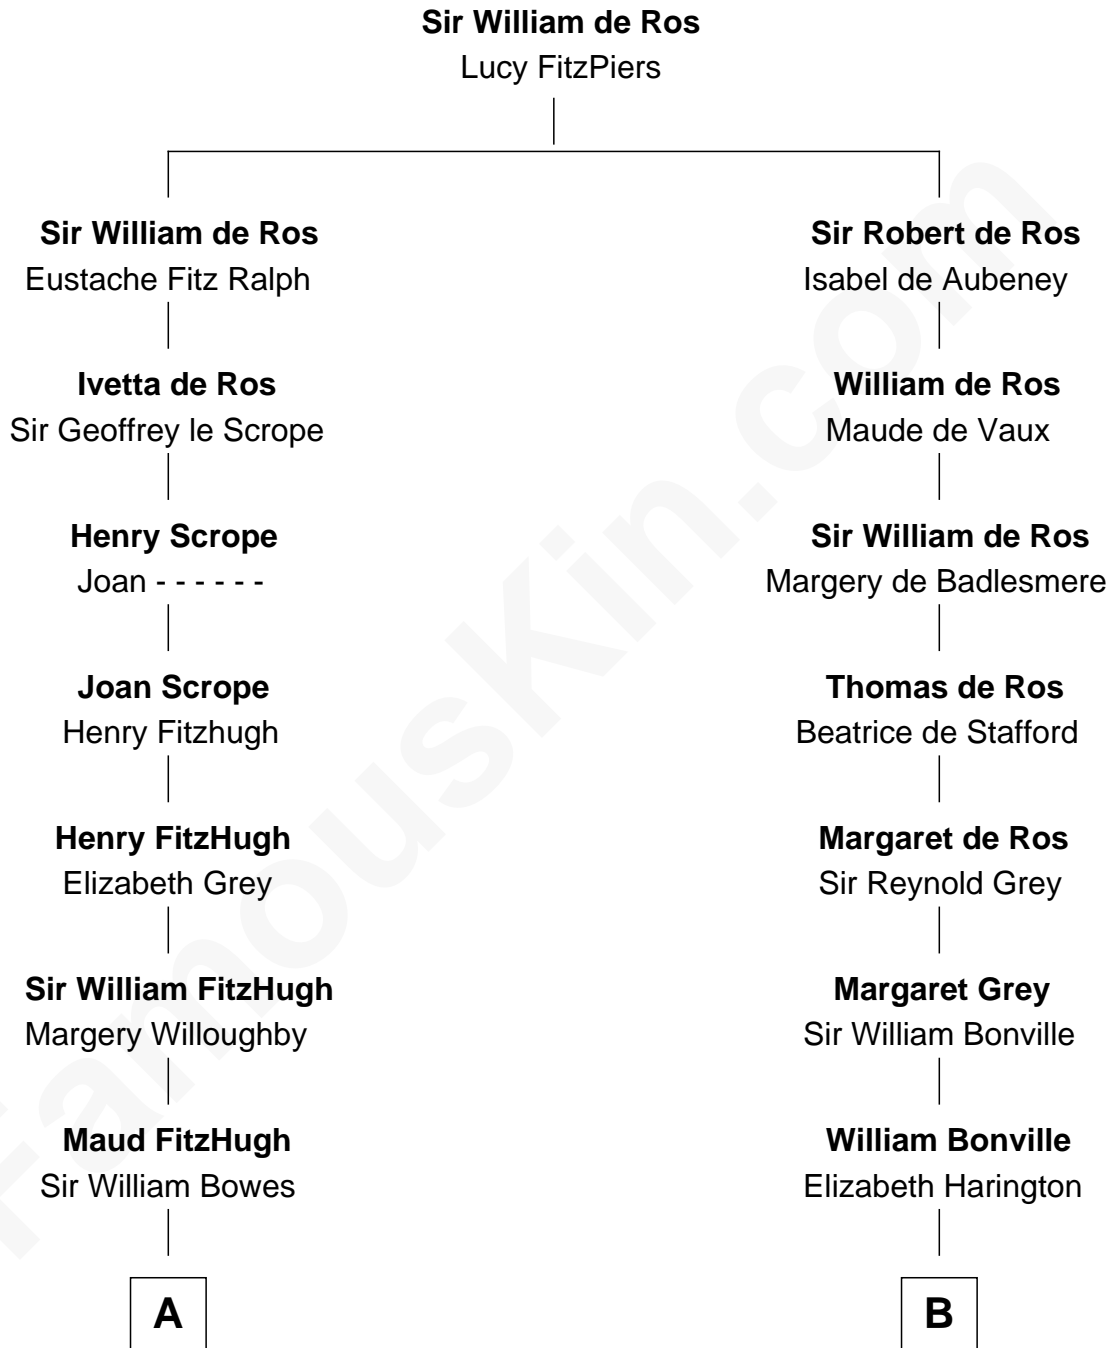

## Relationship Chart of

### Queen Elizabeth II

Queen of the United Kingdom

20th cousin 1 time removed of

**Dr. H. H. Holmes**

Serial Killer aka "Devil in the White City"

**C**

**Claude Bowes-Lyon**

Frances Dora Smith