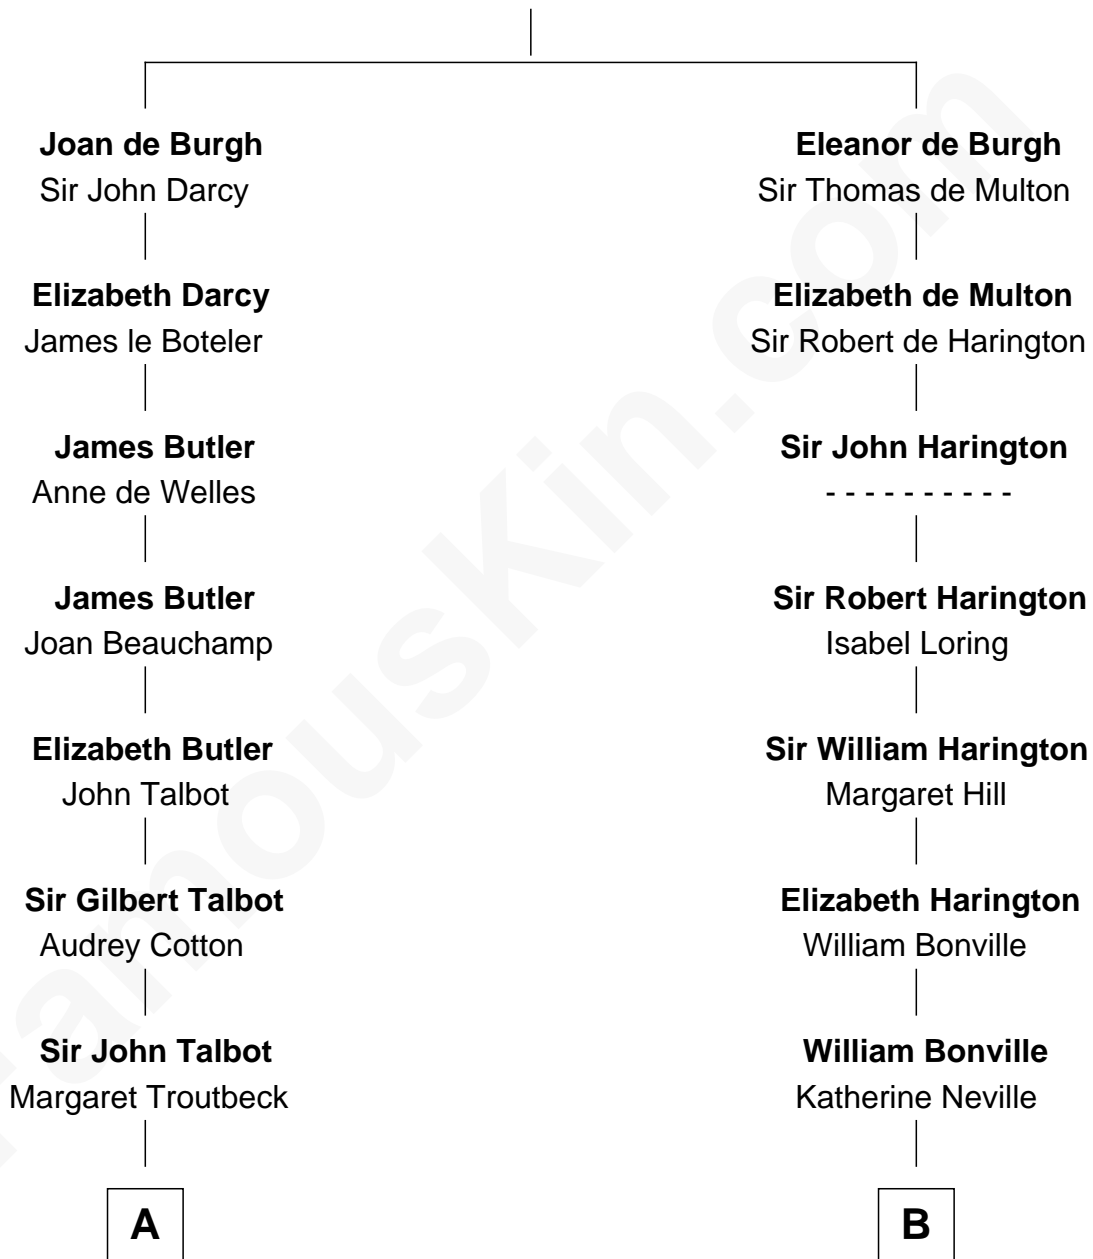

## Relationship Chart of

### Queen Elizabeth II

Queen of the United Kingdom

19th cousin 1 time removed of

**Dr. H. H. Holmes**

Serial Killer aka "Devil in the White City"

**Sir Richard de Burgh**

Margaret - - - - -

**C**

**Claude George Bowes-Lyon**  
Cecilia Nina Cavendish-Bentinck

**Elizabeth Bowes-Lyon**  
George VI, King of the United Kingdom

**Queen Elizabeth II**  
*Queen of the United Kingdom*

**D**

**Samuel Mudgett**  
Mary Morrill

**Scribner Mudgett**  
Nancy Prescott

**Levi Horton Mudgett**  
Theodate Page Price

**Dr. H. H. Holmes**  
*Serial Killer Dr. H. H. Holmes*