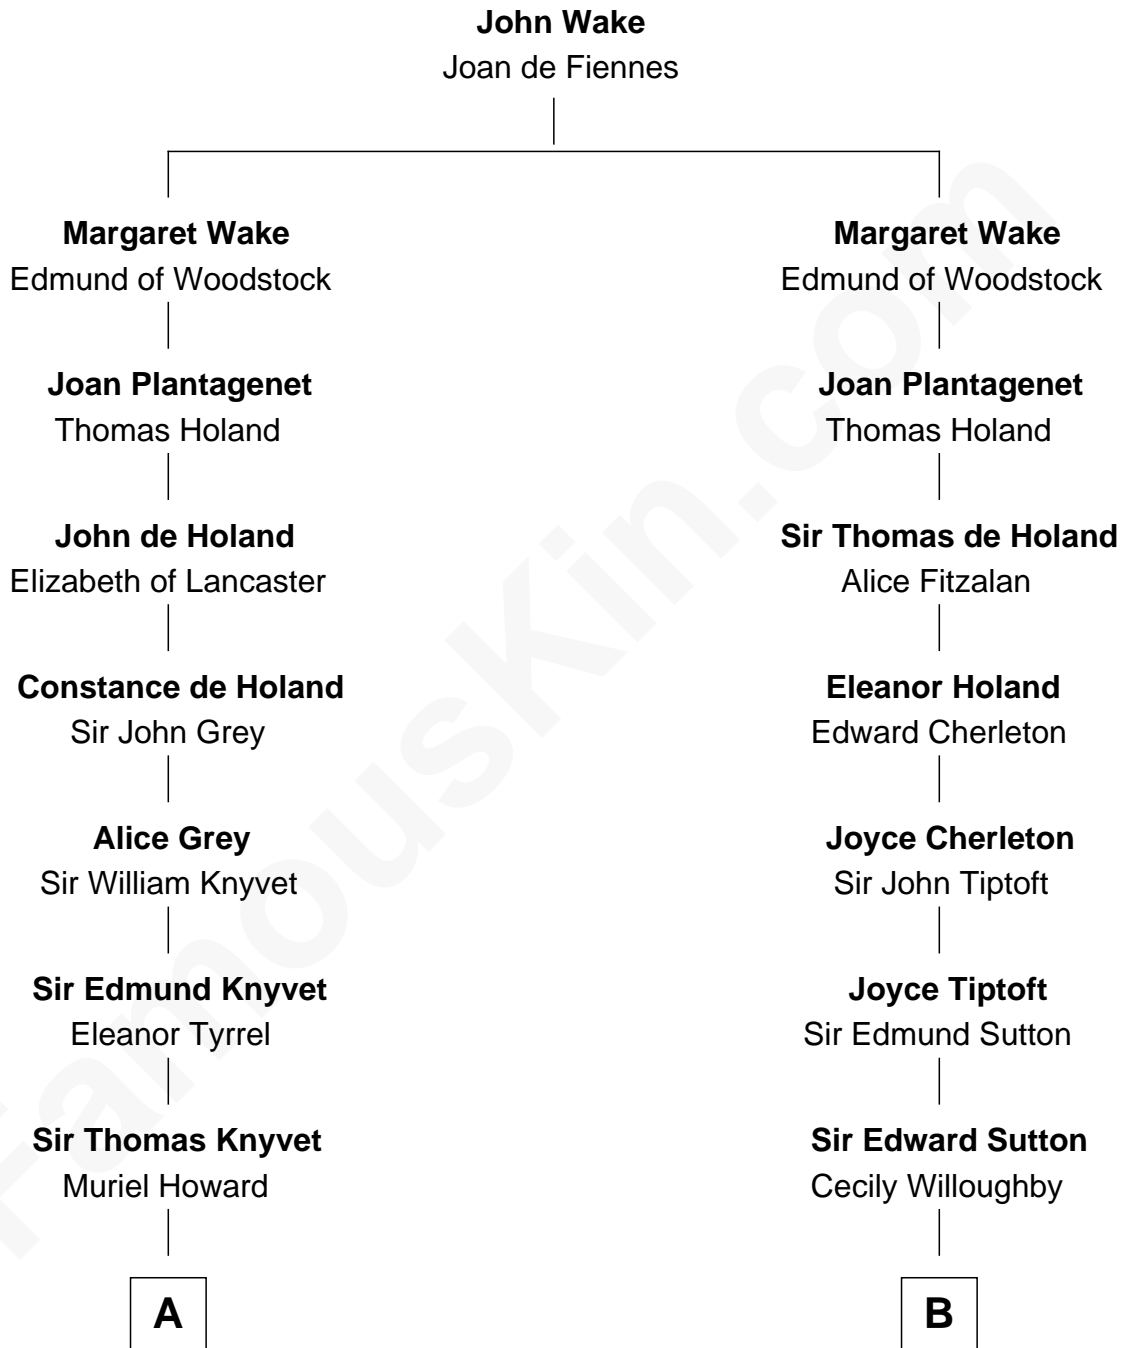

FamousKin.com

Relationship Chart of

Queen Elizabeth II

Queen of the United Kingdom

19th cousin 2 times removed of

Dr. H. H. Holmes

Serial Killer aka "Devil in the White City"