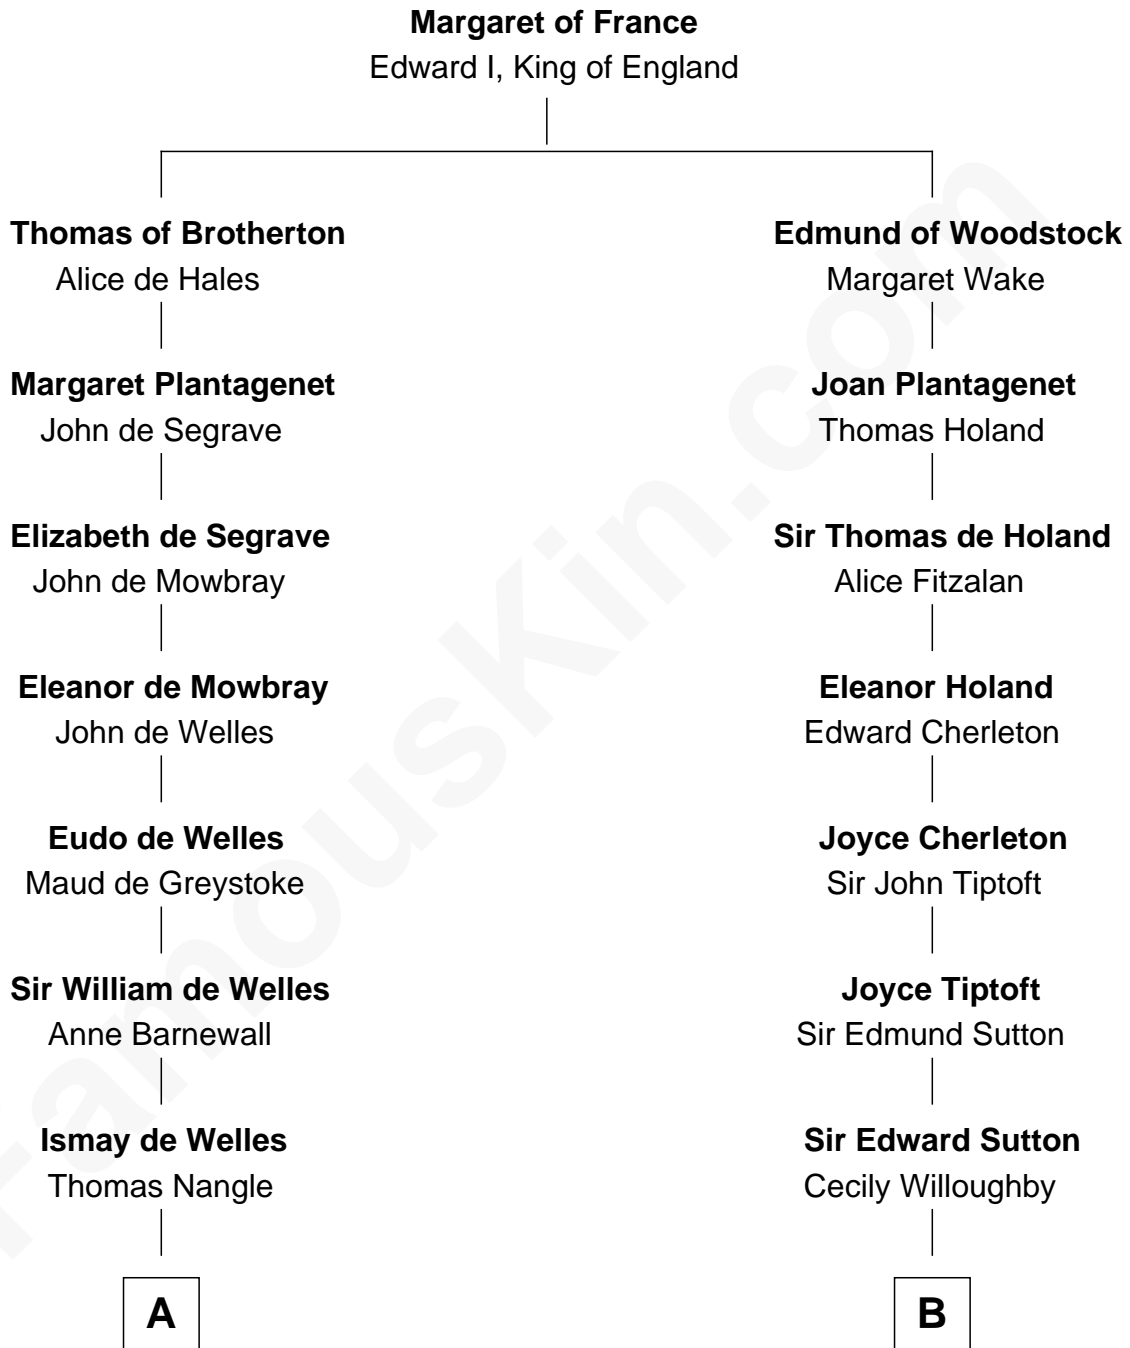

FamousKin.com

Relationship Chart of

Queen Elizabeth II

Queen of the United Kingdom

19th cousin 1 time removed of

Dr. H. H. Holmes

Serial Killer aka "Devil in the White City"

C

Rev. Charles William Cavendish-Bentinck

Caroline Louisa Burnaby

Cecilia Nina Cavendish-Bentinck

Claude George Bowes-Lyon

Elizabeth Bowes-Lyon

George VI, King of the United Kingdom

Queen Elizabeth II

Queen of the United Kingdom

D

Scribner Mudgett

Nancy Prescott

Levi Horton Mudgett

Theodate Page Price

Dr. H. H. Holmes

Serial Killer Dr. H. H. Holmes