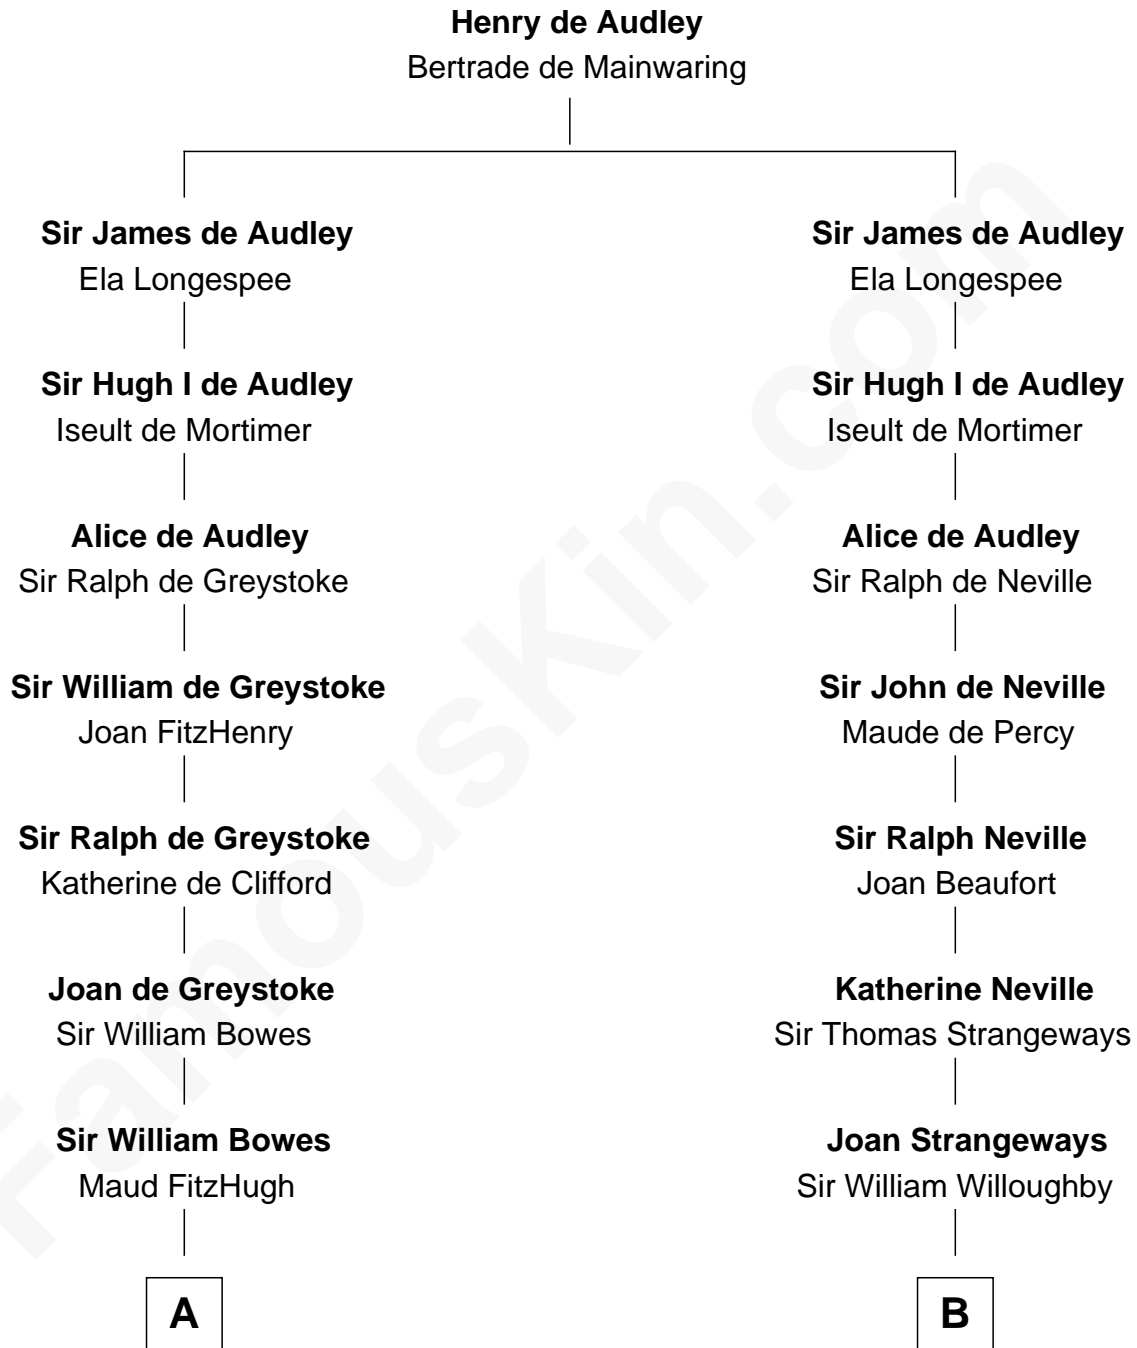

FamousKin.com Relationship Chart of

Queen Elizabeth II

Queen of the United Kingdom

20th cousin of

Dr. H. H. Holmes

Serial Killer aka "Devil in the White City"

C

Claude Bowes-Lyon

Frances Dora Smith

Claude George Bowes-Lyon

Cecilia Nina Cavendish-Bentinck

Elizabeth Bowes-Lyon

George VI, King of the United Kingdom

Queen Elizabeth II

Queen of the United Kingdom

D

Samuel Mudgett

Mary Morrill

Scribner Mudgett

Nancy Prescott

Levi Horton Mudgett

Theodate Page Price

Dr. H. H. Holmes

Serial Killer Dr. H. H. Holmes