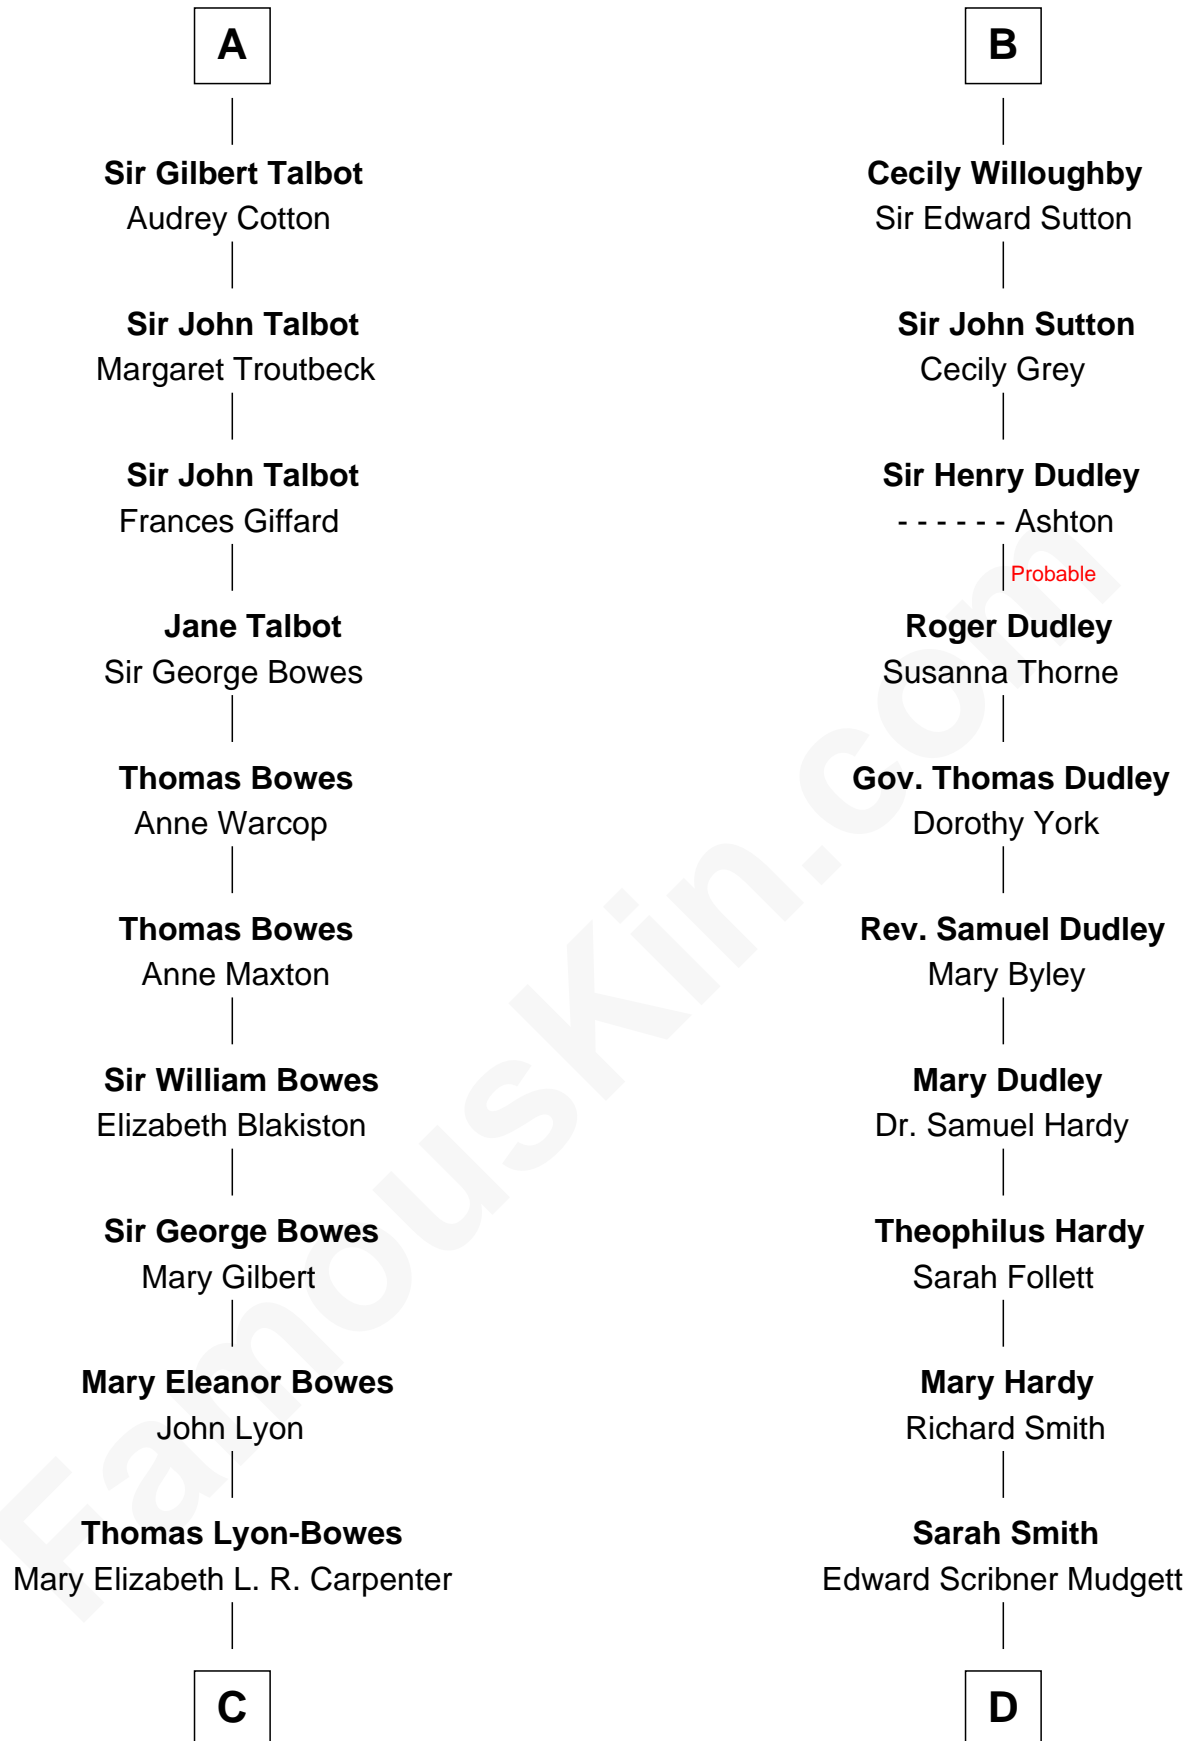

### Queen Elizabeth II

Queen of the United Kingdom

20th cousin 1 time removed of

**Dr. H. H. Holmes**

Serial Killer aka "Devil in the White City"

**Ferdinand III, King of Castile**

Joanna of Ponthieu

**Eleanor of Castile**  
Edward I, King of England

**Elizabeth Plantagenet**  
Humphrey de Bohun

**Eleanor de Bohun**  
Sir James le Boteler

**James le Boteler**  
Elizabeth Darcy

**James Butler**  
Anne de Welles

**James Butler**  
Joan Beauchamp

**Elizabeth Butler**  
John Talbot

**A**

**Eleanor of Castile**  
Edward I, King of England

**Edward II, King of England**  
Isabella of France

**Edward III, King of England**  
Philippa of Hainault

**John of Gaunt**  
Katherine Roet

**Joan Beaufort**  
Sir Ralph Neville

**Katherine Neville**  
Sir Thomas Strangeways

**Joan Strangeways**  
Sir William Willoughby

**B**

**C**

**Thomas George Lyon-Bowes**

Charlotte Grimstead

**Claude Bowes-Lyon**

Frances Dora Smith