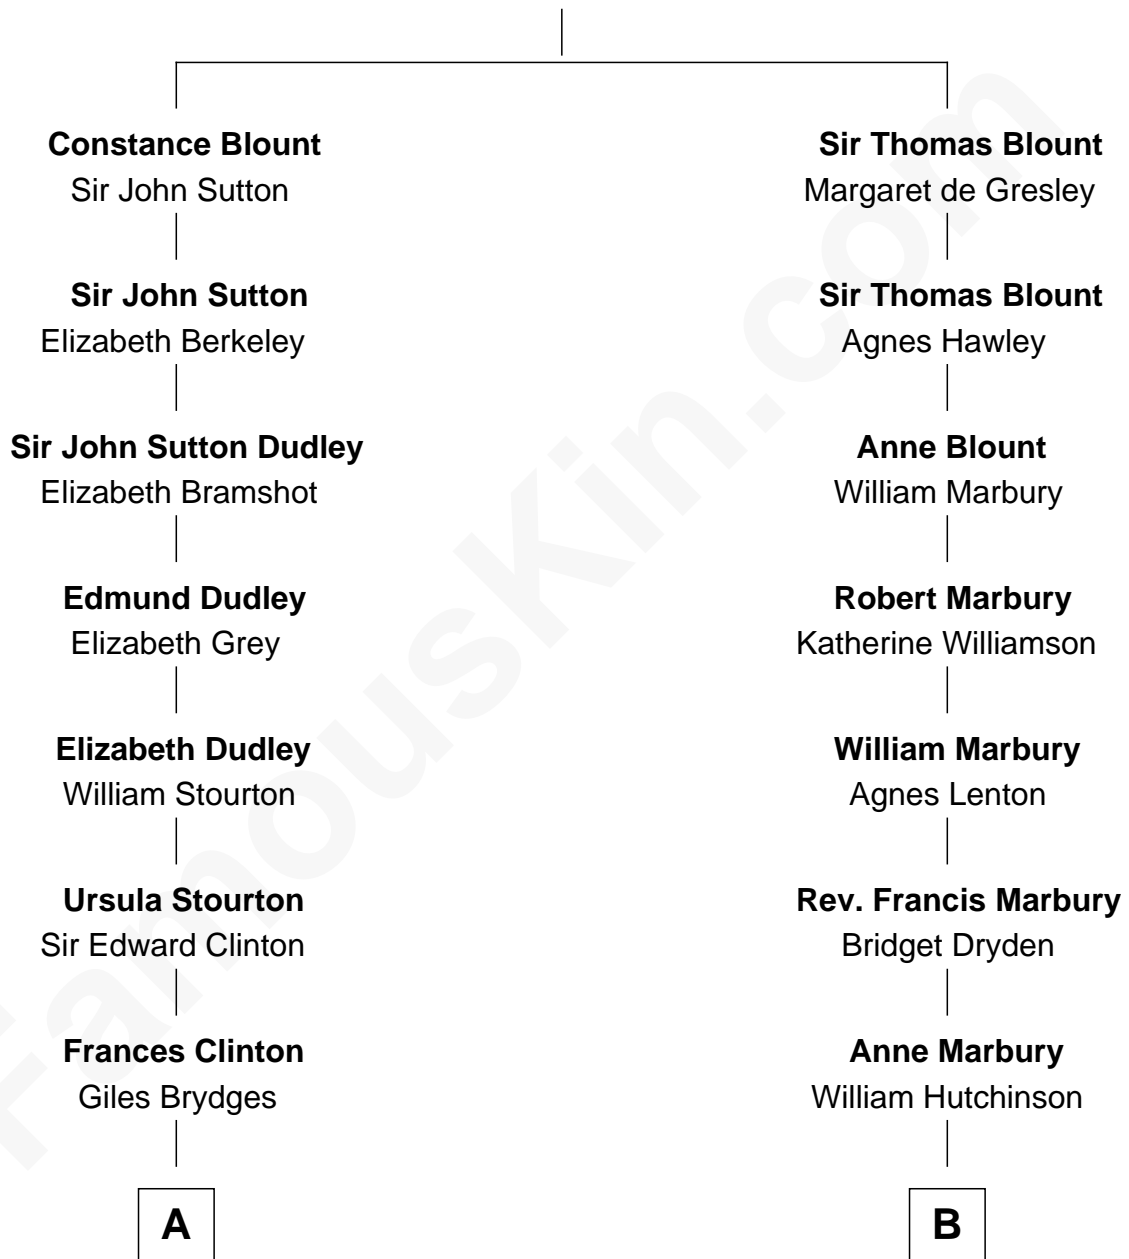

FamousKin.com Relationship Chart of

Queen Elizabeth II

Queen of the United Kingdom

15th cousin 3 times removed of

Franklin D. Roosevelt

32nd U.S. President

Sir Walter Blount

Sancha de Ayala

A

Catherine Brydges

Francis Russell

Sir William Russell

Anne Carr

William Russell

Rachel Wriothesley

Rachel Russell