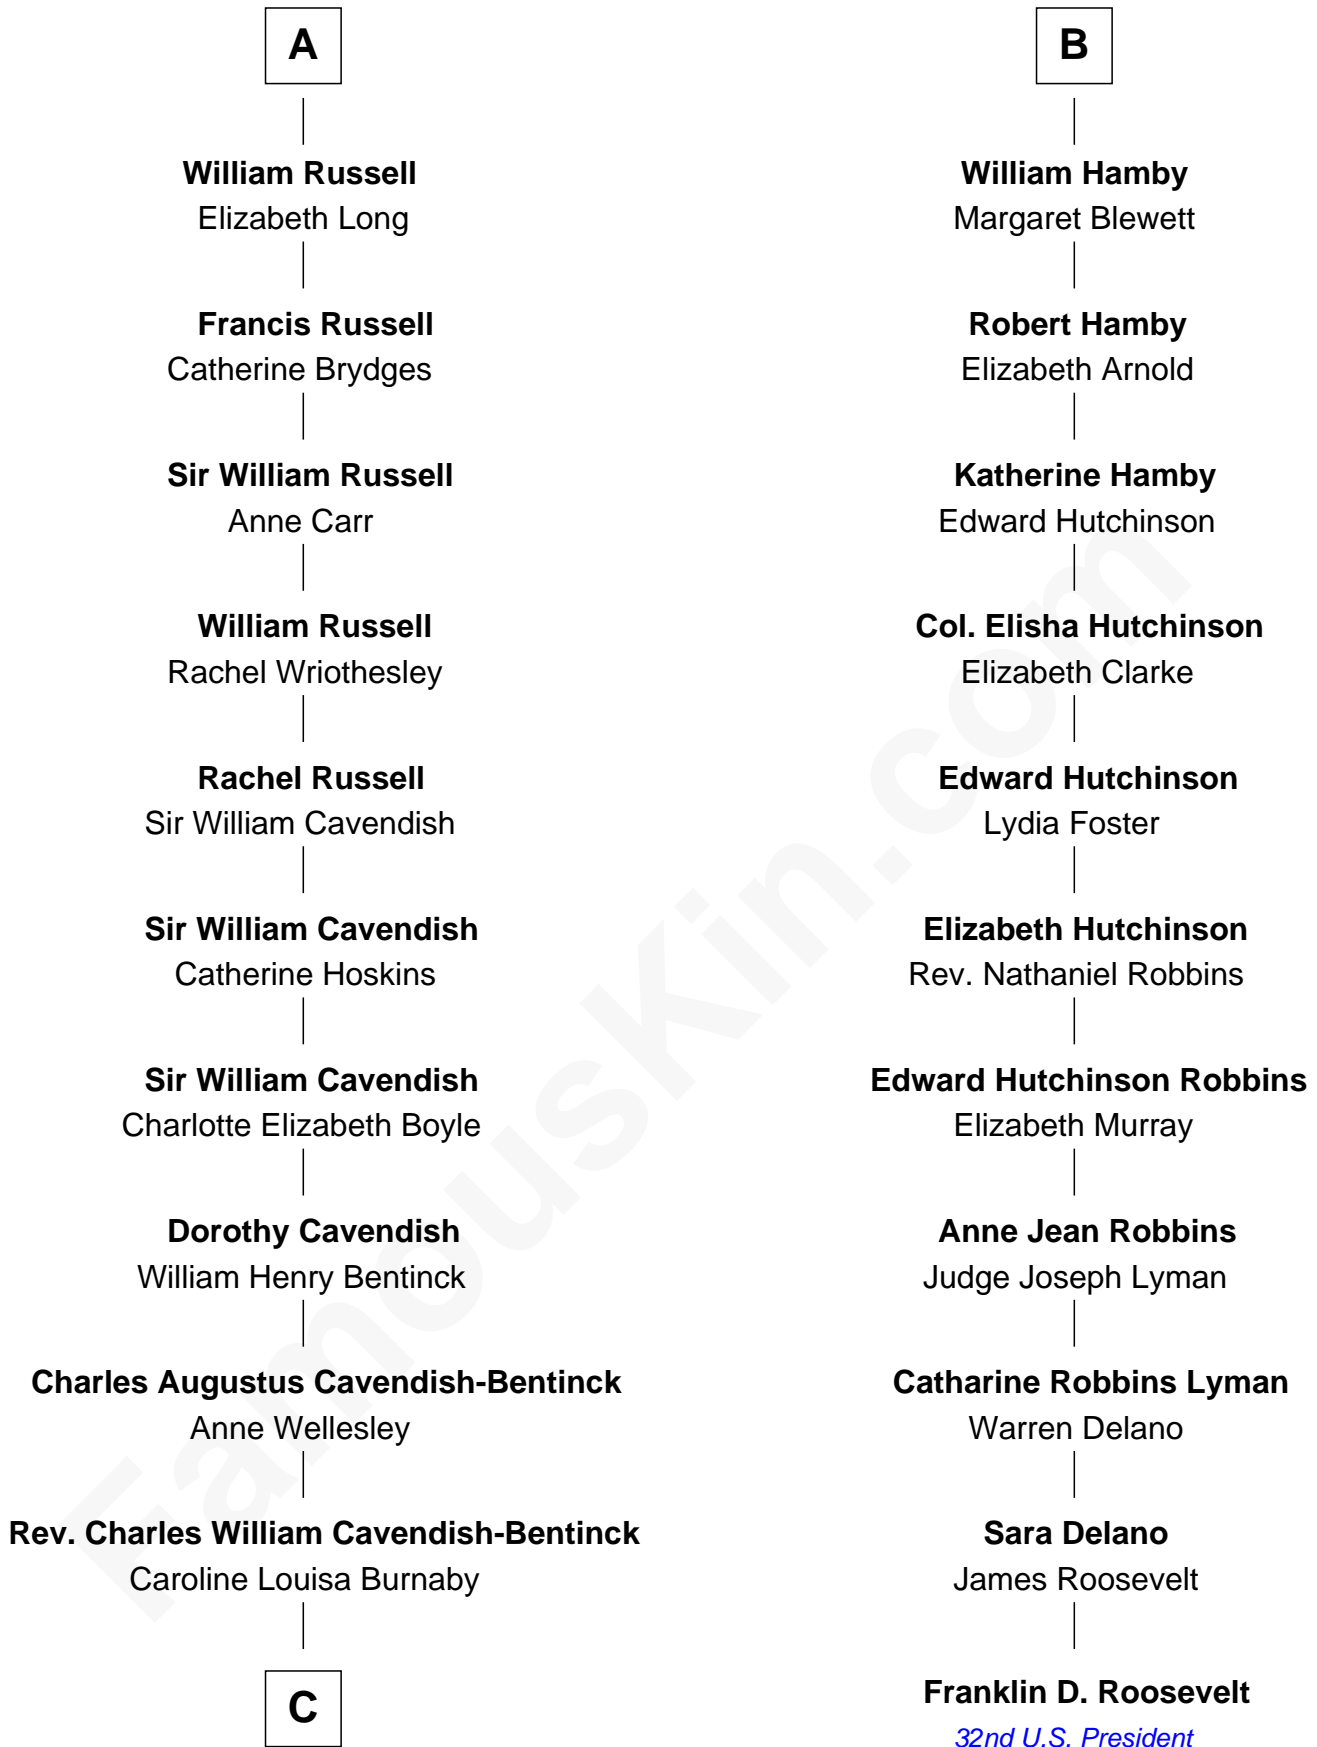

# FamousKin.com Relationship Chart of

**Queen Elizabeth II**

*Queen of the United Kingdom*

17th cousin 2 times removed of

**Franklin D. Roosevelt**

*32nd U.S. President*

**Sir Philip le Despencer**

Joan de Cobham

Sir Andrew Luttrell

**Sir Andrew Luttrell**

Joan Tailboys

**Hawise Luttrell**

Sir Godfrey Hilton

**Sir Godfrey Hilton**

Margery Willoughby

**Elizabeth Hilton**

Richard Thimbleby

**Anne Thimbleby**

John Booth

**Eleanor Booth**

Edward Hamby

**B**

**C**

**Cecilia Nina Cavendish-Bentinck**

Claude George Bowes-Lyon

**Elizabeth Bowes-Lyon**

George VI, King of the United Kingdom

**Queen Elizabeth II**

*Queen of the United Kingdom*

FamousKin.com