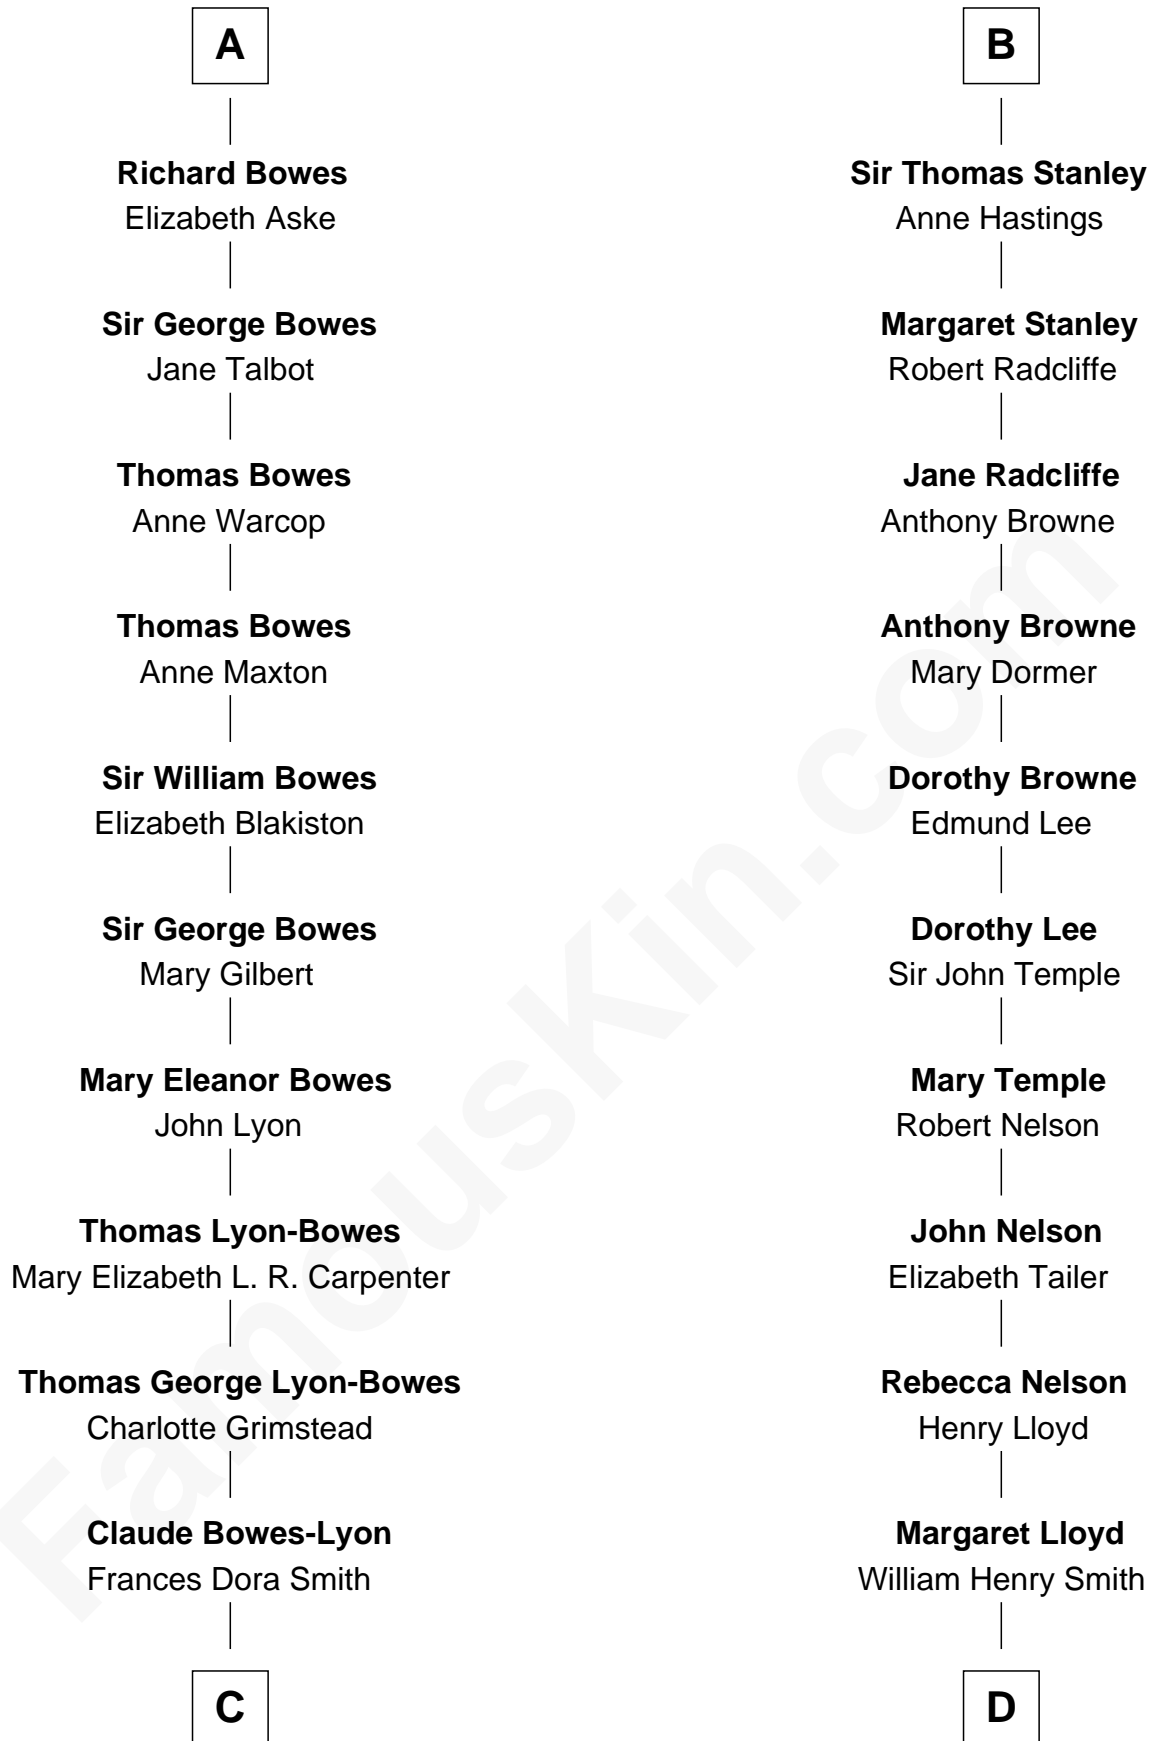

FamousKin.com Relationship Chart of

Queen Elizabeth II

Queen of the United Kingdom

19th cousin 2 times removed of

Franklin D. Roosevelt

32nd U.S. President

C

Claude George Bowes-Lyon
Cecilia Nina Cavendish-Bentinck

Elizabeth Bowes-Lyon
George VI, King of the United Kingdom

Queen Elizabeth II
Queen of the United Kingdom

D

Rebecca Smith
John Aspinwall

John Aspinwall
Susan Howland

Mary Rebecca Aspinwall
Isaac Daniel Roosevelt

James Roosevelt
Sara Delano

Franklin D. Roosevelt
32nd U.S. President