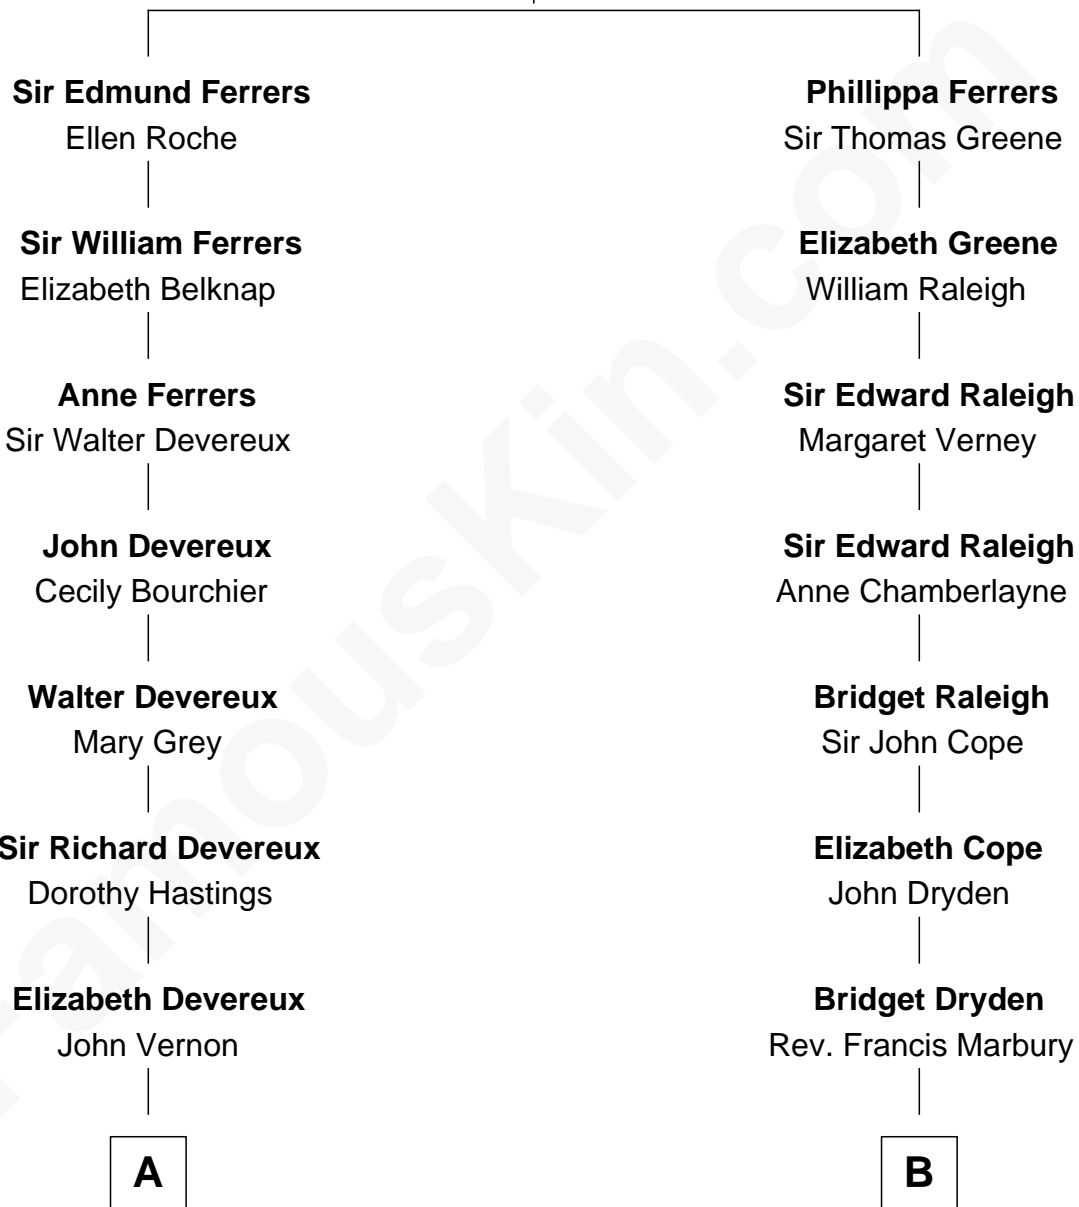

FamousKin.com Relationship Chart of

Queen Elizabeth II

Queen of the United Kingdom

16th cousin 2 times removed of

Franklin D. Roosevelt

32nd U.S. President

Robert de Ferrers
Margaret Despencer

A

Elizabeth Vernon
Henry Wriothesley

Thomas Wriothesley
Rachel Massüe de Ruvigny

Rachel Wriothesley
William Russell

Rachel Russell
Sir William Cavendish

Sir William Cavendish
Catherine Hoskins

Sir William Cavendish
Charlotte Elizabeth Boyle