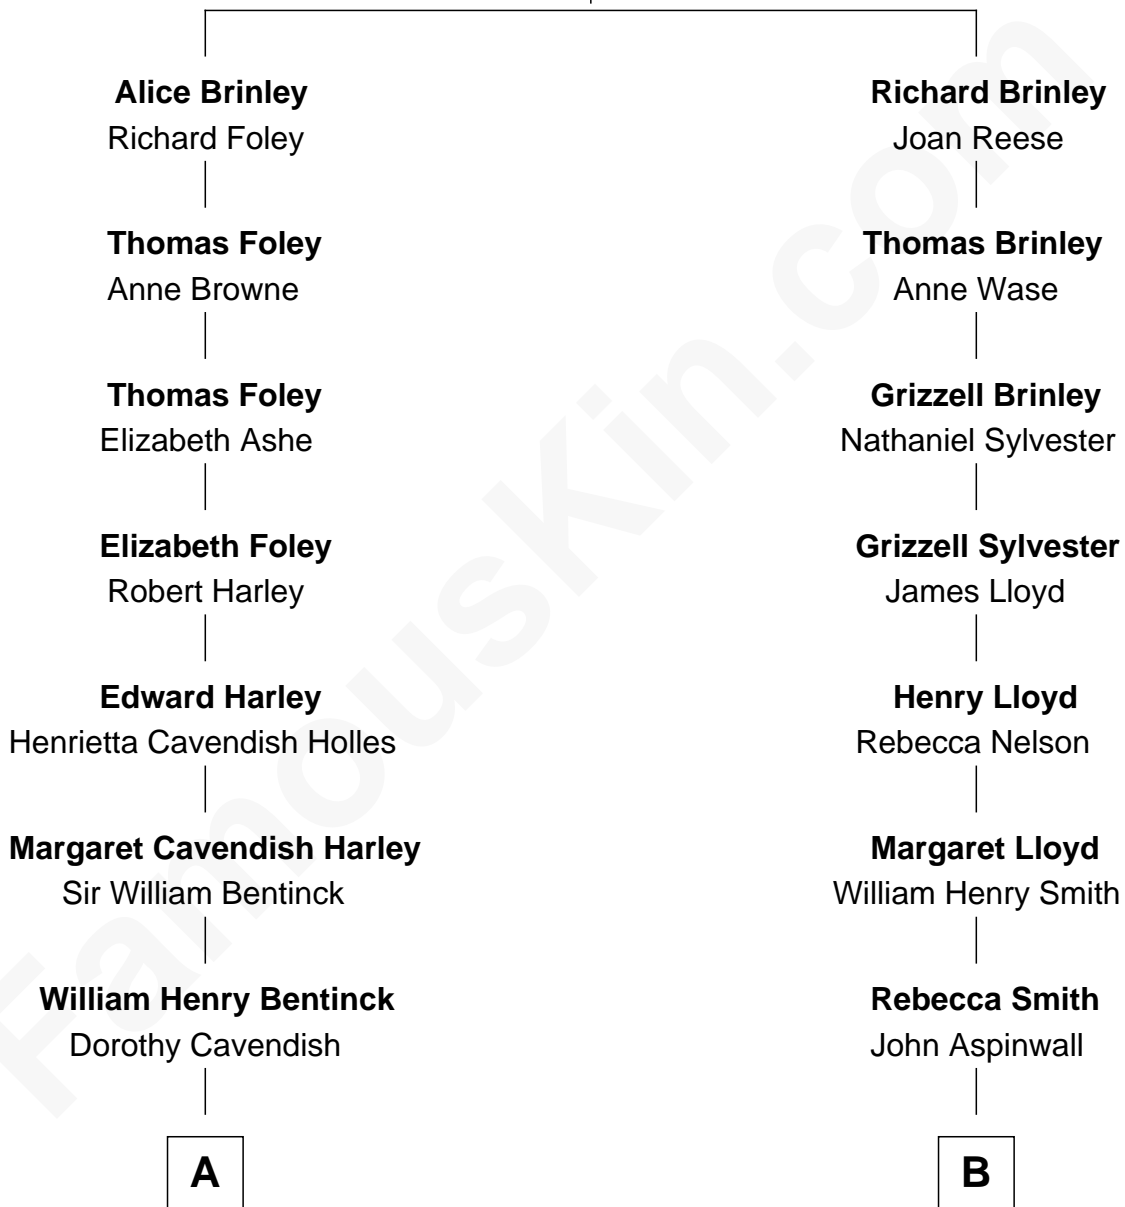

FamousKin.com Relationship Chart of

Queen Elizabeth II

Queen of the United Kingdom

10th cousin 1 time removed of

Franklin D. Roosevelt

32nd U.S. President

William Brinley

Anne Tunkes

A

B

Charles Augustus Cavendish-Bentinck

Anne Wellesley

John Aspinwall

Susan Howland

Rev. Charles William Cavendish-Bentinck

Caroline Louisa Burnaby

Mary Rebecca Aspinwall

Isaac Daniel Roosevelt

Cecilia Nina Cavendish-Bentinck

Claude George Bowes-Lyon

James Roosevelt

Sara Delano

Elizabeth Bowes-Lyon

George VI, King of the United Kingdom

Franklin D. Roosevelt

32nd U.S. President

Queen Elizabeth II

Queen of the United Kingdom