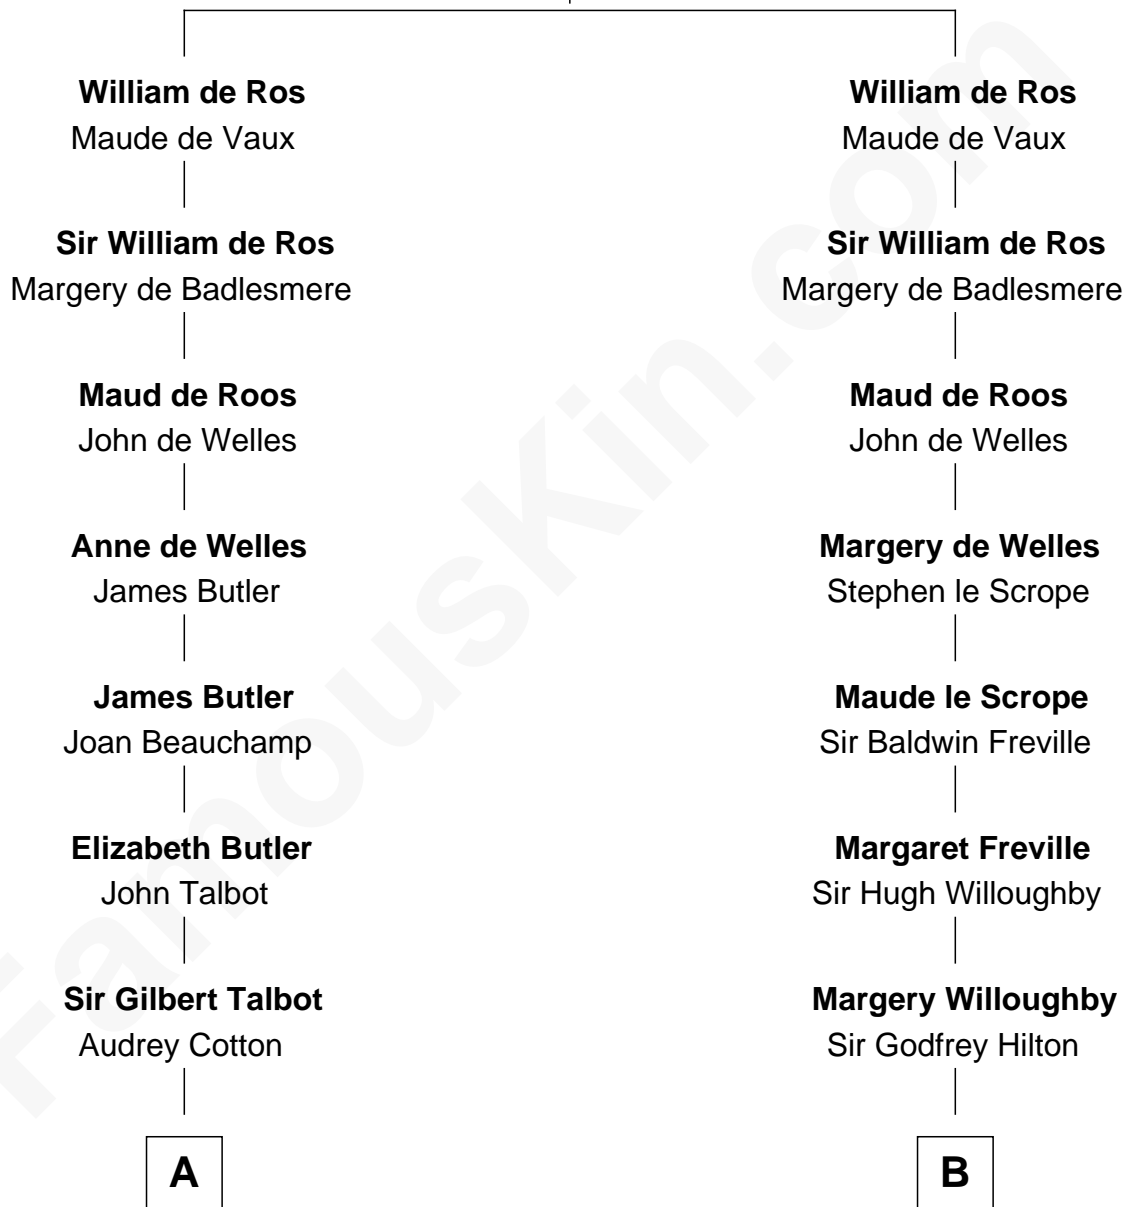

FamousKin.com Relationship Chart of

Queen Elizabeth II

Queen of the United Kingdom

20th cousin of

Franklin D. Roosevelt

32nd U.S. President

Sir Robert de Ros

Isabel de Aubeney

C

Claude Bowes-Lyon

Frances Dora Smith

Claude George Bowes-Lyon

Cecilia Nina Cavendish-Bentinck

Elizabeth Bowes-Lyon

George VI, King of the United Kingdom

Queen Elizabeth II

Queen of the United Kingdom

D

Anne Jean Robbins

Judge Joseph Lyman

Catharine Robbins Lyman

Warren Delano

Sara Delano

James Roosevelt